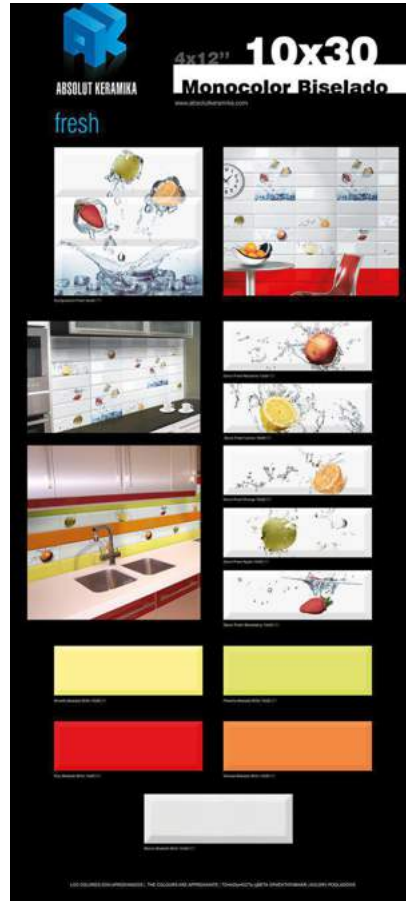

PE FRESH 10X30 BISELADO (80X180)