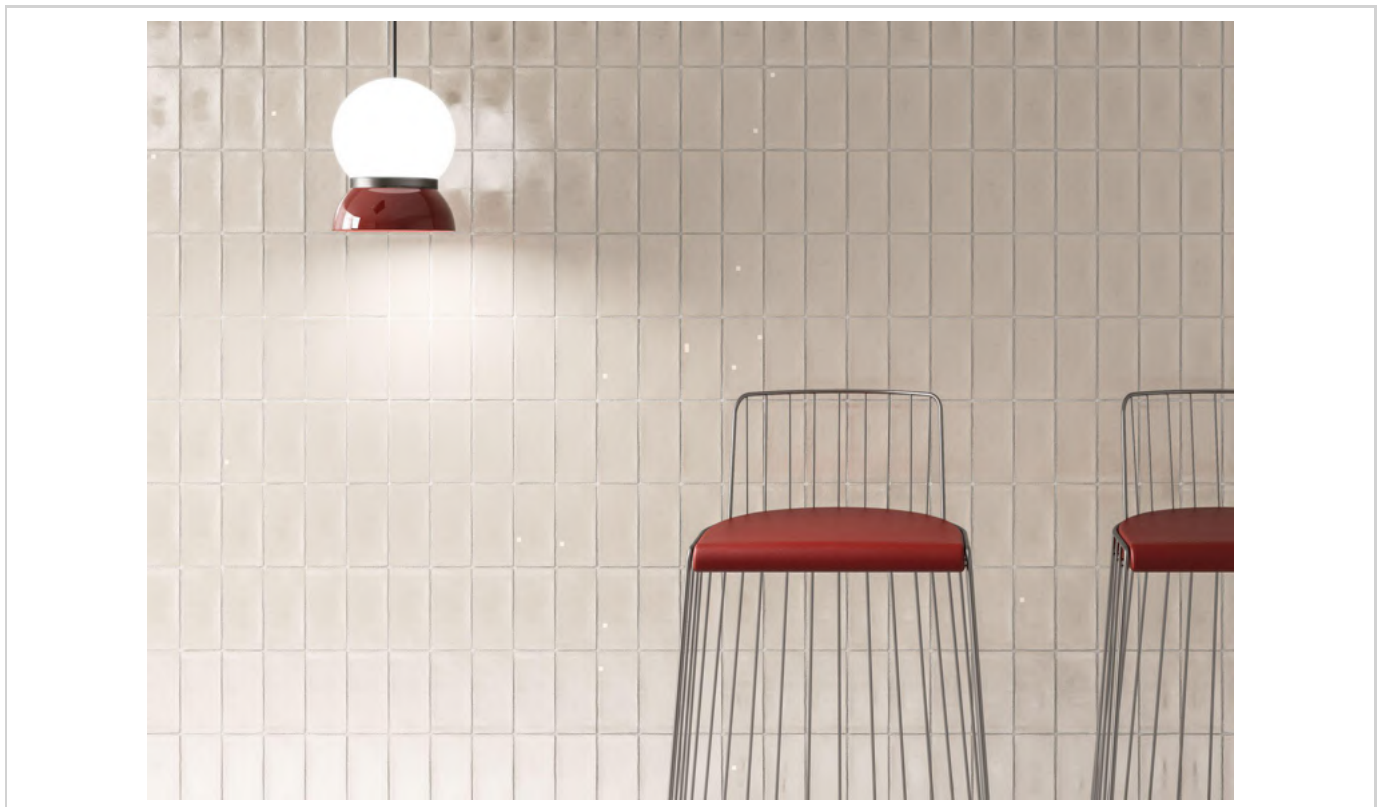

PHOTO GALLERY