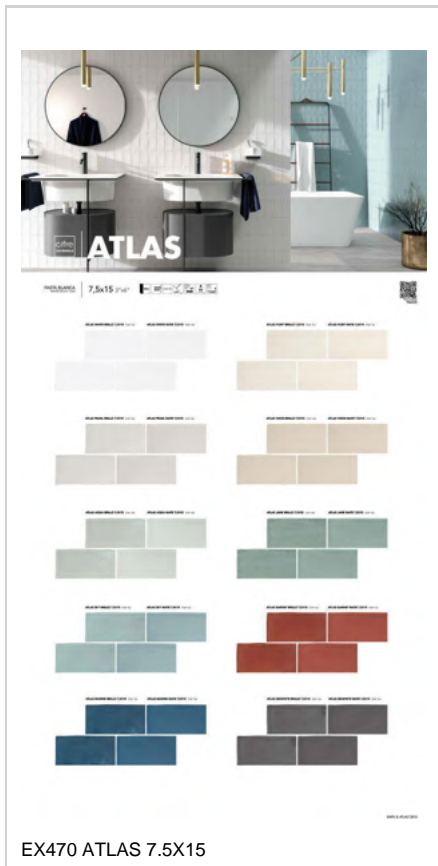

---

**SERIES  
ATLAS**

---

7.5x15 (3"X6")

AQUA

ATLAS AQUA BRILLO | 7.5x15 (3"X6")  
G.6 | Wall | White body tile

ATLAS AQUA MATE | 7.5x15 (3"X6")  
G.6 | Wall | White body tile

GARNET

ATLAS GRAPHITE MATE | 7.5x15 (3"X6")  
G.6 | Wall | White body tile

IVORY

---

ATLAS IVORY BRILLO | 7.5x15 (3"X6")  
G.6 | Wall | White body tile

ATLAS IVORY MATE | 7.5x15 (3"X6")  
G.6 | Wall | White body tile

ATLAS VISON MATE | 7.5x15 (3"X6")  
G.6 | Wall | White body tile

WHITE

---

ATLAS WHITE BRILLO | 7.5x15 (3"X6")  
G.6 | Wall | White body tile

ATLAS WHITE MATE | 7.5x15 (3"X6")  
G.6 | Wall | White body tile

PHOTO GALLERY

BOARDS

DISPLAYS

**PACKING**

Size	TYPE OF PRODU...	units/box	m <sup>2</sup> /box	kg/box	boxes/pallet	m <sup>2</sup> /pallet	kg/pallet
7.5x15 (3"X6")	Base	44	0.50	7.29	120	60	875

**WARNING** Packaging details. These details are only for guidance purposes. The contents may vary. Please contact our sales representatives for precise details