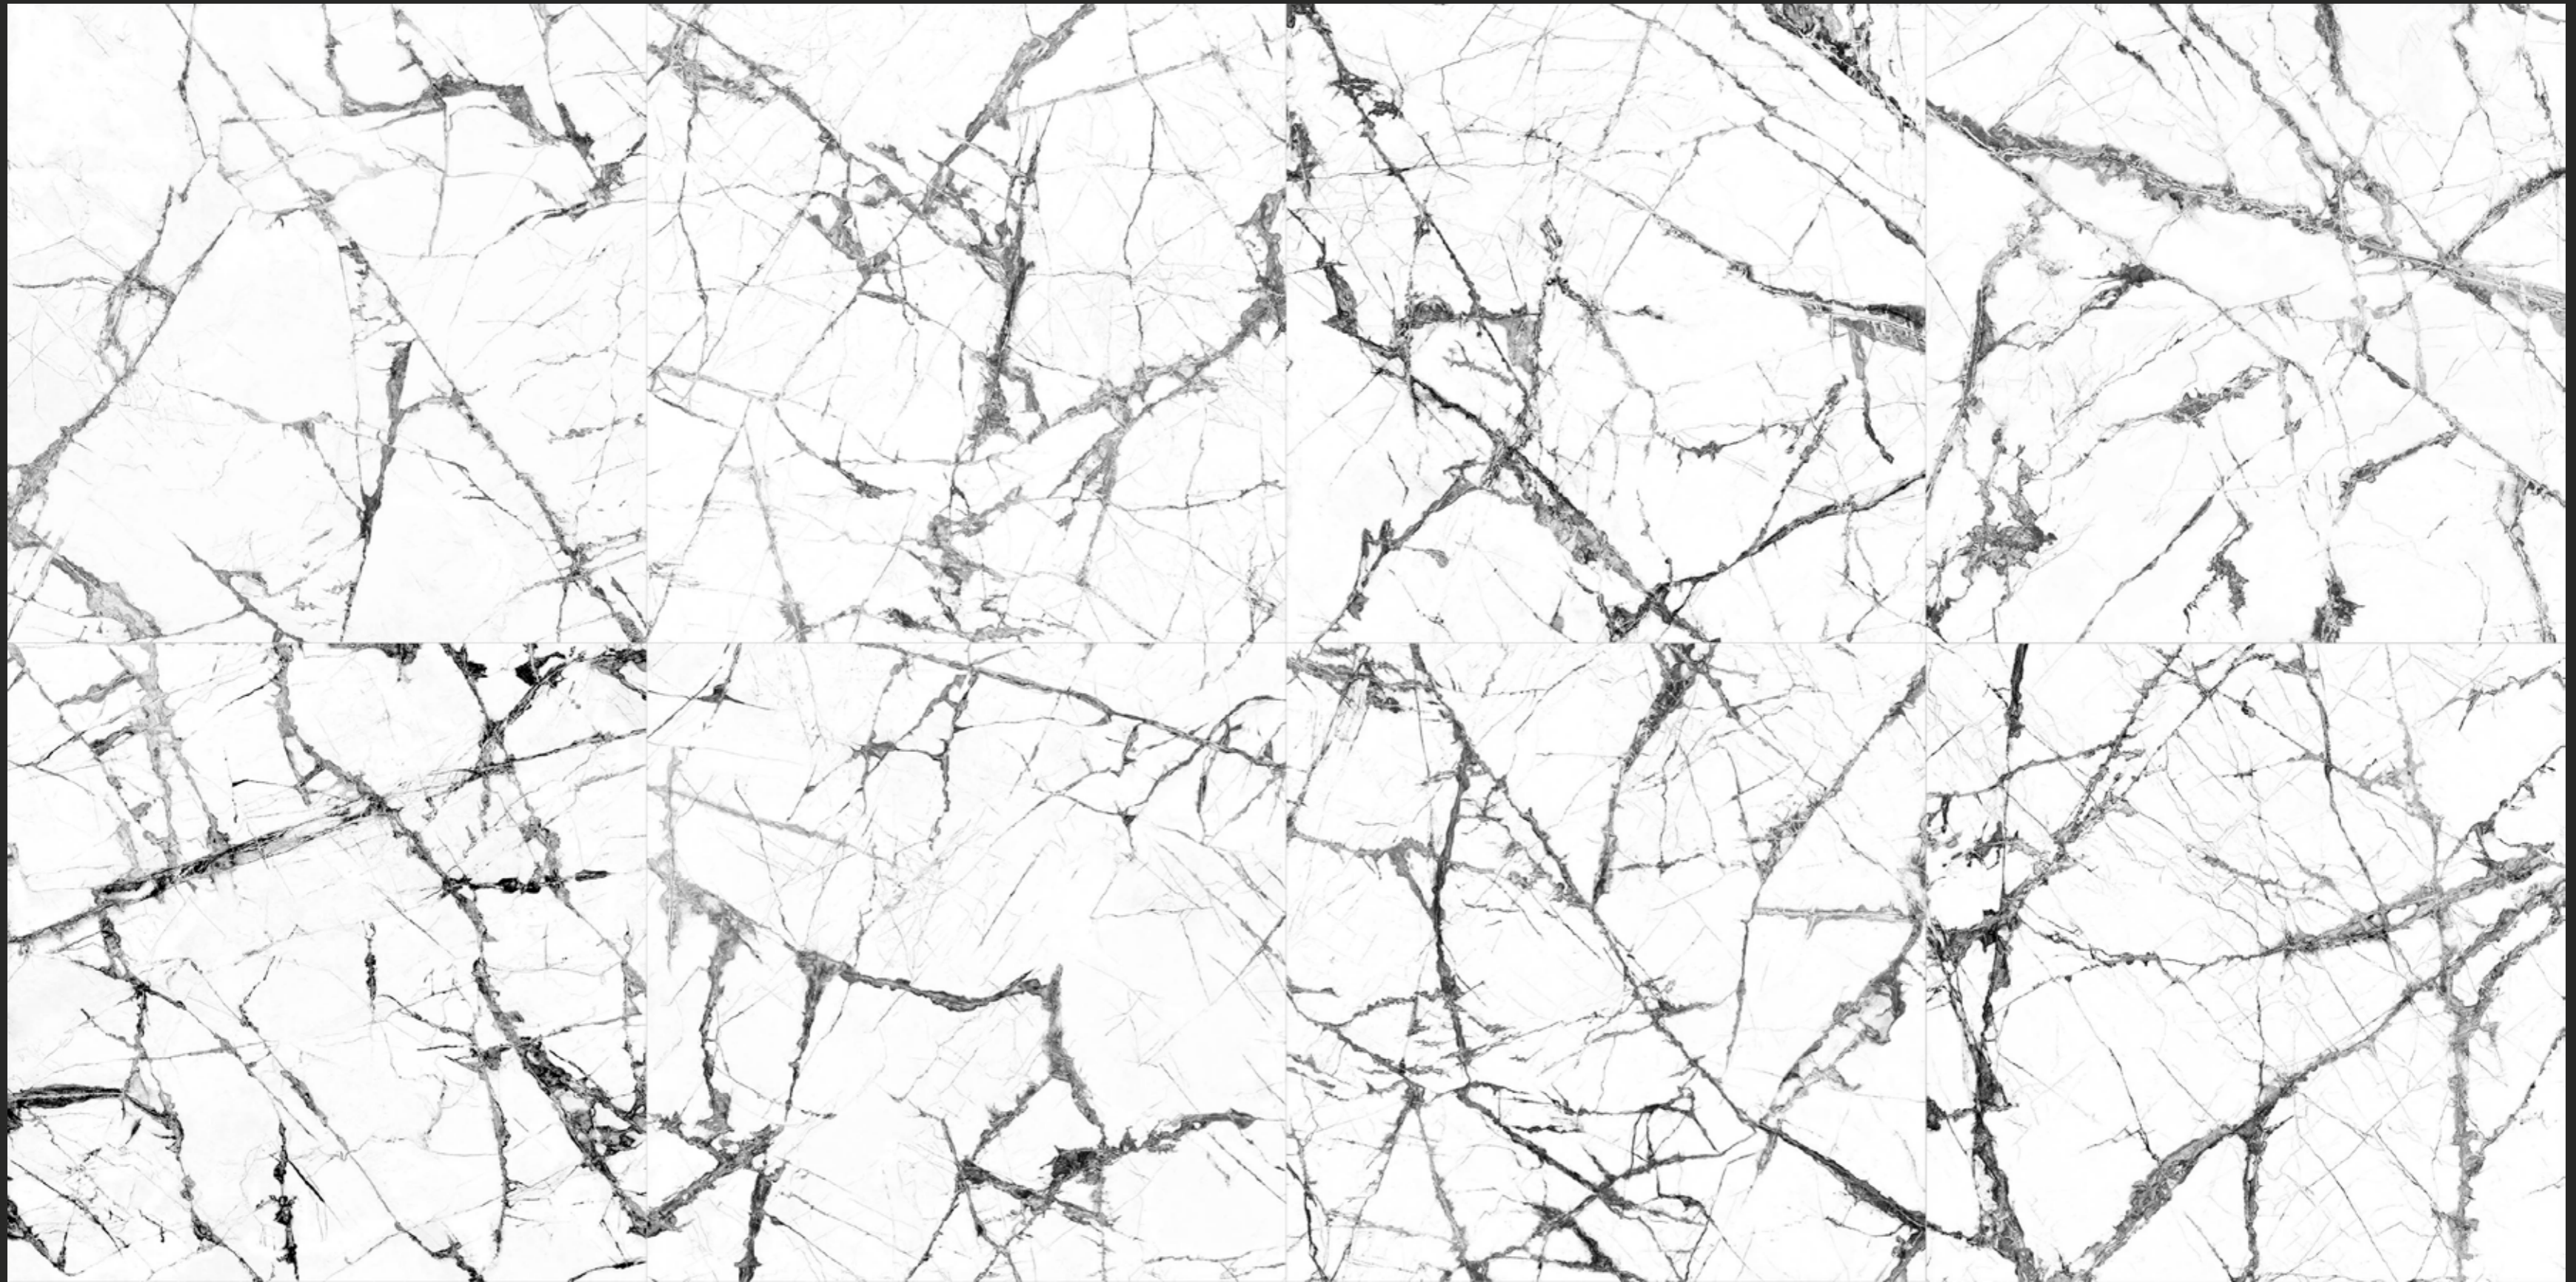

Cr. Lux Iceberg White 120x120 cm