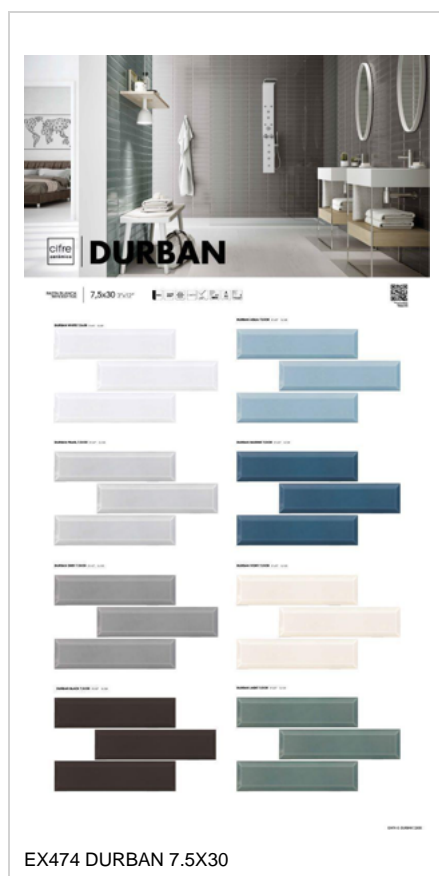

**SERIES
DURBAN**

7.5x30 (3"x12")

AQUA

DURBAN AQUA | 7.5x30 (3"x12")
G.125 | Wall | White body tile

BLACK

DURBAN BLACK | 7.5x30 (3"x12")
G.125 | Wall | White body tile

IVORY

DURBAN IVORY | 7.5x30 (3"x12")
G.125 | Wall | White body tile

GREY

DURBAN GREY | 7.5x30 (3"x12")
G.125 | Wall | White body tile

JADE

DURBAN JADE | 7.5x30 (3"x12")
G.125 | Wall | White body tile

MARINE

DURBAN MARINE | 7.5x30 (3"x12")
G.125 | Wall | White body tile

PEARL

DURBAN PEARL | 7.5x30 (3"x12")
G.125 | Wall | White body tile

WHITE

DURBAN WHITE | 7.5x30 (3"x12")
G.125 | Wall | White body tile

PHOTO GALLERY

BOARDS

PACKING

Size	TYPE OF PRODU...	units/box	m ² /box	kg/box	boxes/pallet	m ² /pallet	kg/pallet
7.5x30 (3"x12")	Base	22	0.50	7.04	120	60	845