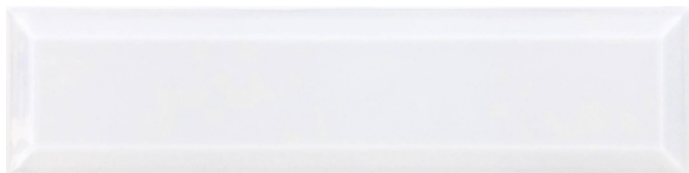

**SERIES
DURBAN**

7.5x30 (3"x12")

AQUA

DURBAN AQUA | 7.5x30 (3"x12")
G.125 | Wall | White body tile

BLACK

DURBAN BLACK | 7.5x30 (3"x12")
G.125 | Wall | White body tile

IVORY

DURBAN IVORY | 7.5x30 (3"x12")
G.125 | Wall | White body tile

GREY

DURBAN GREY | 7.5x30 (3"x12")
G.125 | Wall | White body tile

JADE

DURBAN JADE | 7.5x30 (3"x12")
G.125 | Wall | White body tile

MARINE

DURBAN MARINE | 7.5x30 (3"x12")
G.125 | Wall | White body tile

PEARL

DURBAN PEARL | 7.5x30 (3"x12")
G.125 | Wall | White body tile

WHITE

DURBAN WHITE | 7.5x30 (3"x12")
G.125 | Wall | White body tile

PHOTO GALLERY

BOARDS

PACKING

Size	TYPE OF PRODU...	units/box	m ² /box	kg/box	boxes/pallet	m ² /pallet	kg/pallet
7.5x30 (3"x12")	Base	22	0.50	7.04	120	60	845