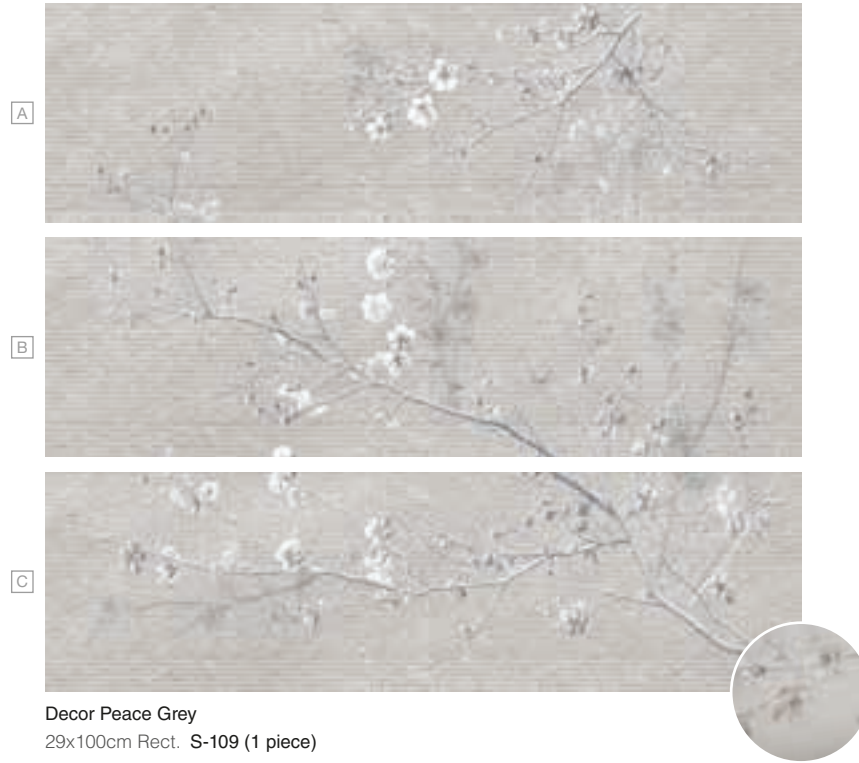

Decor Acoustic Grey
29x100cm Rect. **B-112**

Listelo Qui
4,5x100cm **S-67**

COORDINATED FLOOR TILES / PAVIMENTO COORDINADO

PORCELAIN | PORCELÁNICO

Elevation Grey
60x60cm Rect. **B-89**

Decor Peace Grey
29x100cm Rect. S-109 (1 piece)