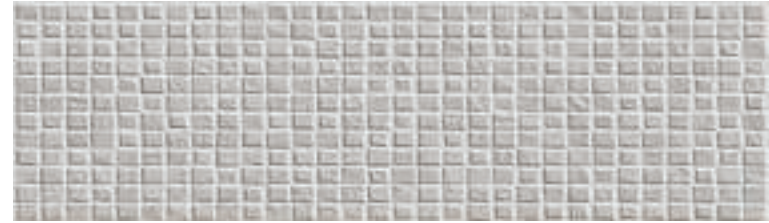

EVATION

GREY

WHITE BODY | PASTA BLANCA

30x100cm Rect.

12"x39" Rect.

Wall Tile: Elevation Grey 29x100 Rect. · Project Grey 29x100 Rect. · Decor Reverse Grey 29x100 Rect. · Floor Tile: Elevation Grey 60x60 · Life Natural 22,3x90 Rect. · Life Natural 14,5x90 Rect.

ELEVATION

ELEVATION

29x100 Rect.

WHITE BODY | PASTA BLANCA

11"x39" Rect.

Elevation Grey
29x100cm Rect. **B-100**

Project Grey
29x100cm Rect. **B-98**

Decor Reverse Grey
29x100cm Rect. **S-97**

Decor Acoustic Grey
29x100cm Rect. **B-112**

Listelo Qui
4,5x100cm **S-67**

COORDINATED FLOOR TILES / PAVIMENTO COORDINADO

PORCELAIN | PORCELÁNICO

Elevation Grey
60x60cm Rect. **B-89**

Decor Peace Grey
29x100cm Rect. S-109 (1 piece)