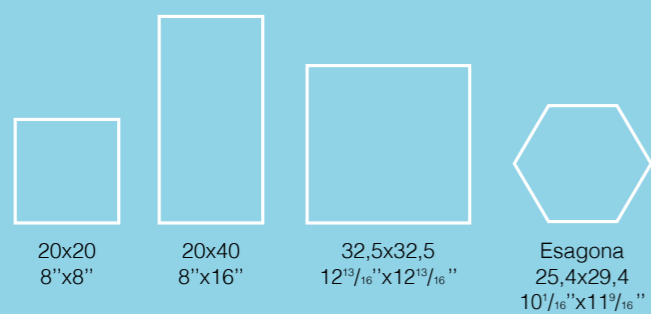

Sardinia

Bicottura in pasta rossa · Red body double-fired tiles

5 Colori
Colours

4 Formati
Sizes