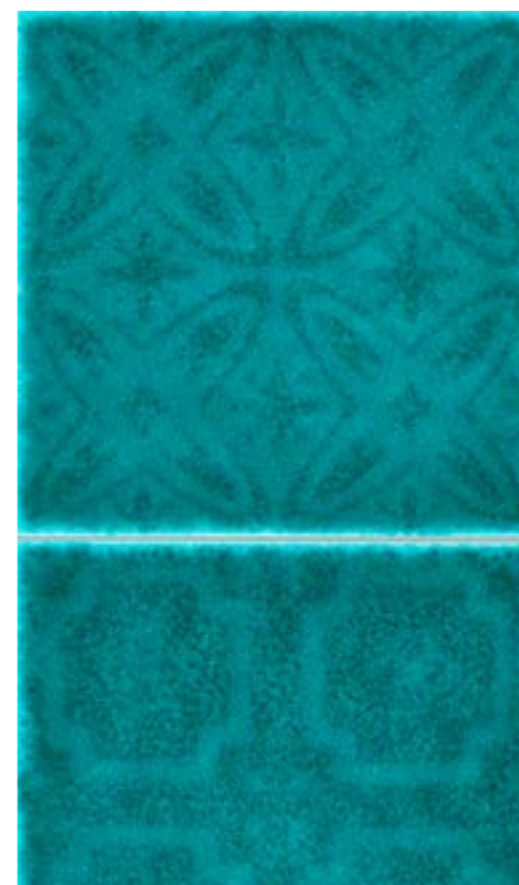

Archivio mix
20x20 · 8"x8"