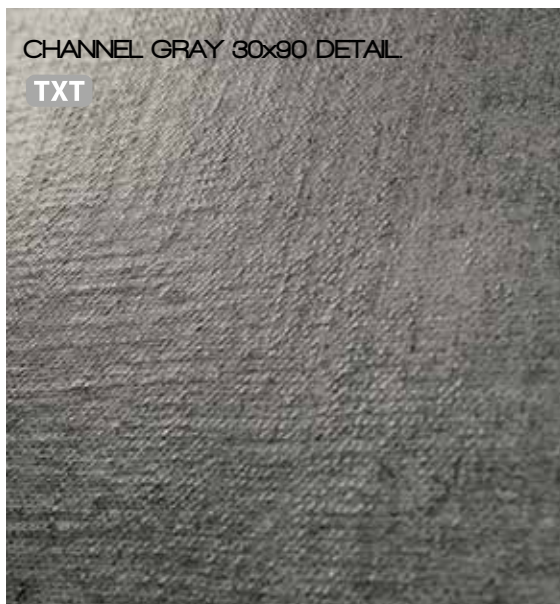

Wall tile Channel Linen, Sand and DC Channel Mix 30x90. Floor tile Devon Tan 60x60.

RLV CHANNEL WHITE 30x90 12x36"
□ MATT M 21
DESIGNS 4

RLV CHANNEL LINEN 30x90 12x36"
□ MATT M 21
DESIGNS 4

RLV CHANNEL GRAY 30x90 12x36" **RLV**
□ MATT M 21
DESIGNS 4

RLV CHANNEL SAND 30x90 12x36" **RLV**
□ MATT M 21
DESIGNS 4

BARTON SILVER 30x90 12x36" **RLV**
□ MATT P 34

BARTON GOLD 30x90 12x36"
□ MATT P 34

PERFIL COBRE 90x1x1 P 18

PERFIL ORO MATE 90x1x1 P 17

RLV CHANNEL MIX 30x90 12x36"
□ MATT M 21
DESIGNS 4

PERFIL PLATA MATE 90x1x1 P 16

PERFIL TITANIO 90x1x1 P 18

PERFIL NEGRO 90x1x1 P 18

CHANNEL GRAY 30x90 DETAIL
TXT

RLV CHANNEL SAND 30x90 DETAIL
RLV

BARTON SILVER 30x90 DETAIL

Wall tile Channel Gray and Rlv. Channel Gray 30x90. Floor Tile Devon White 60x120