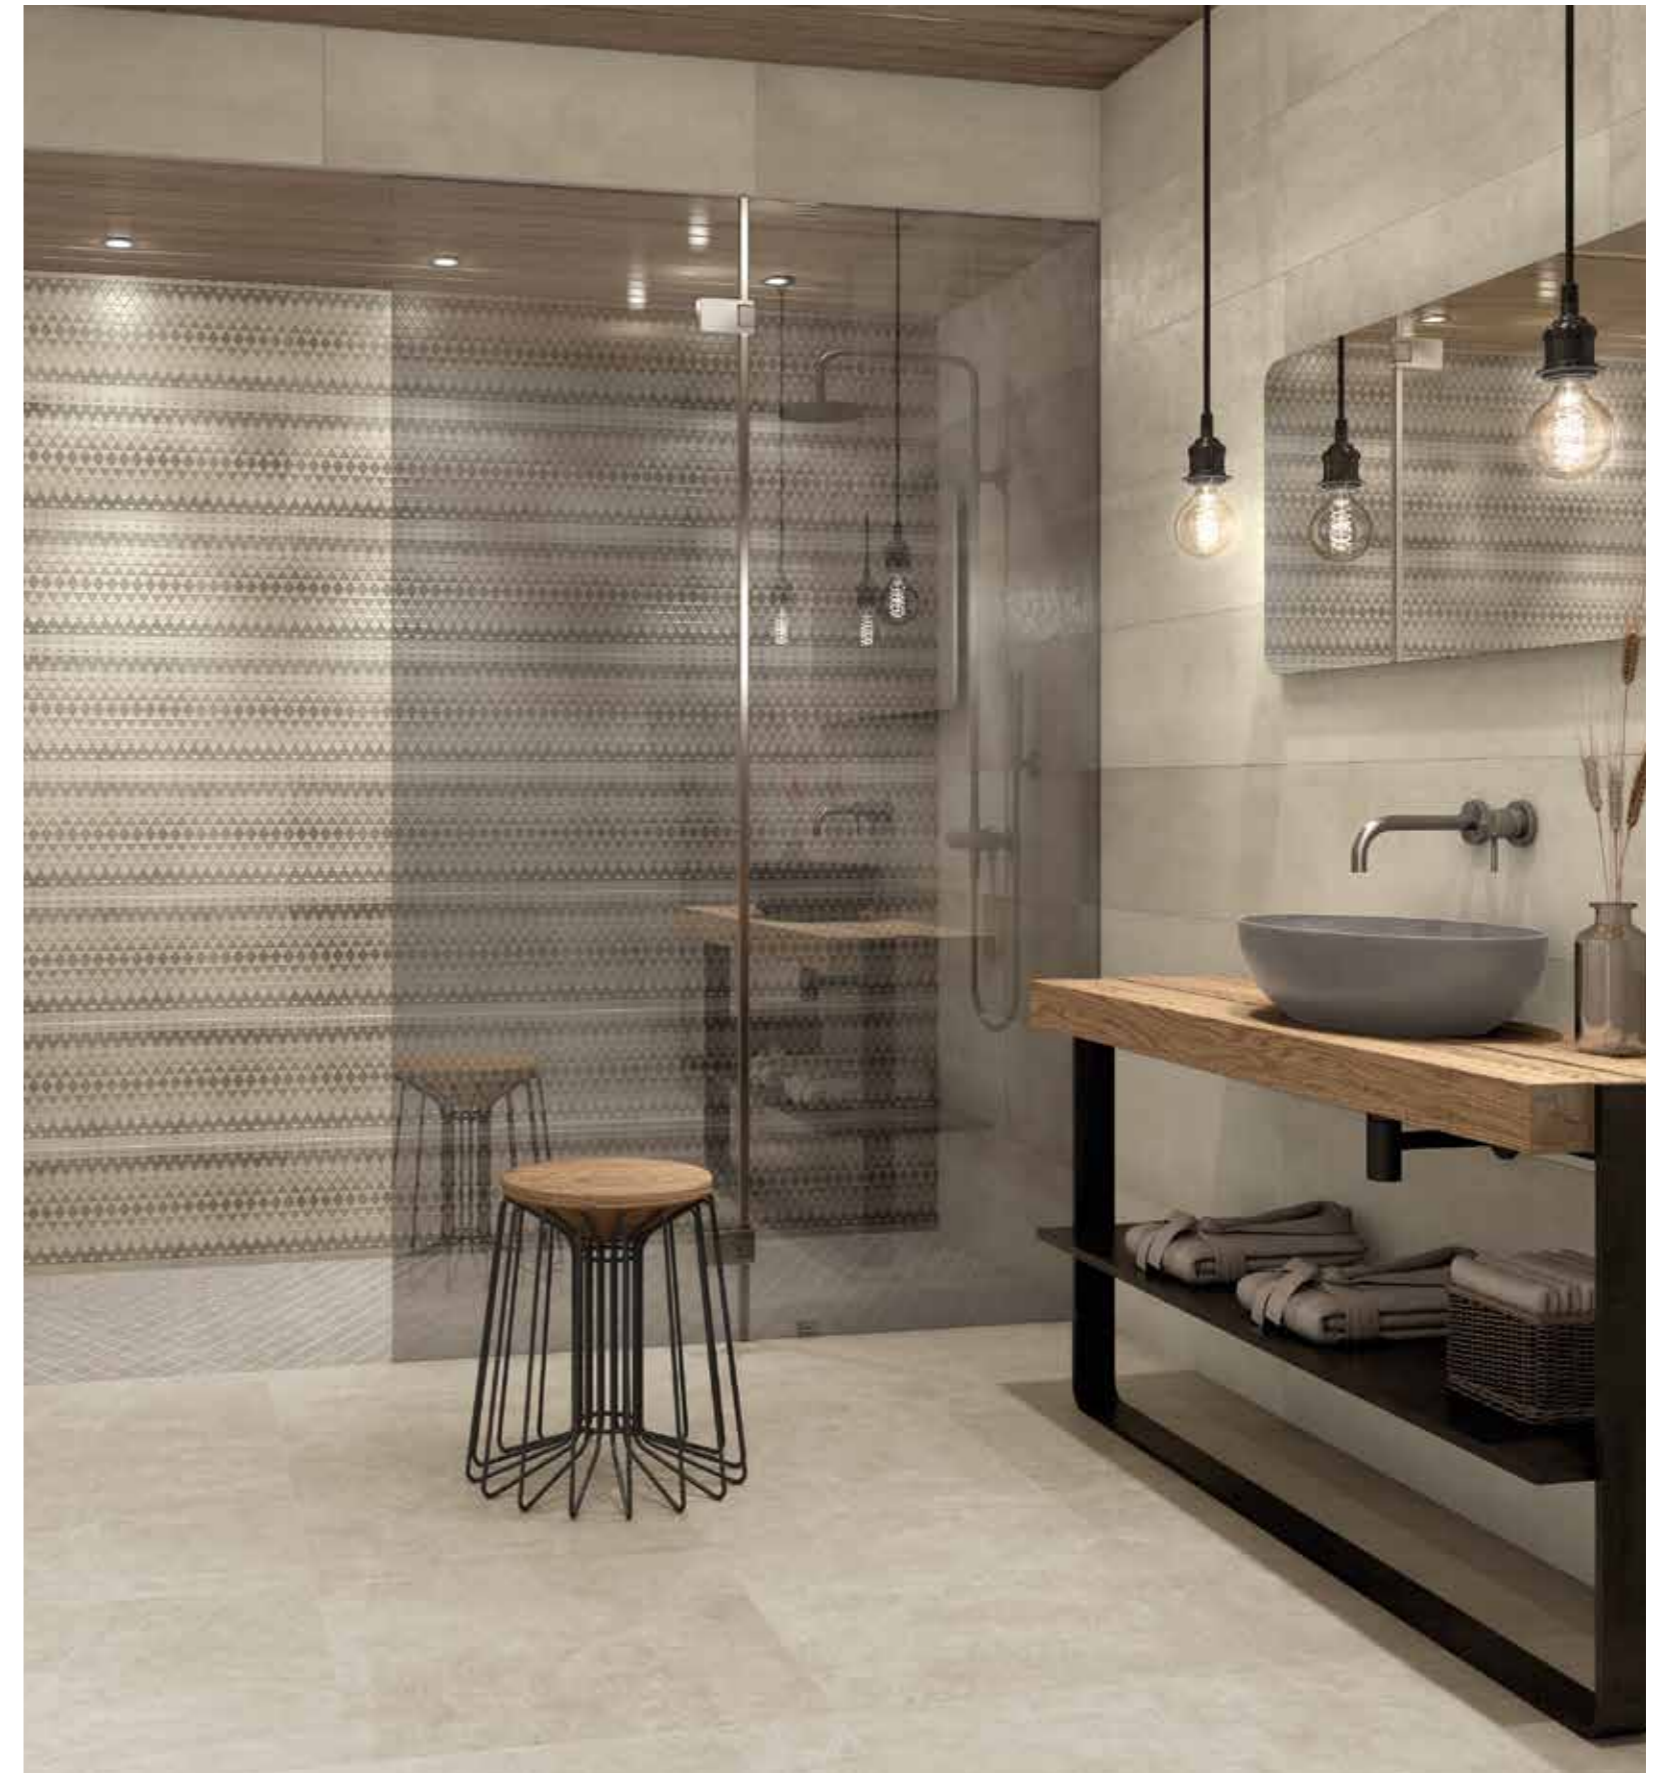

Wall tile Channel Gray and Rlv. Channel Gray 30x90. Floor Tile Devon White 60x120

TECHNICAL SPECIFICATIONS

TAU

Wall tile Channel Linen, Sand and DC Channel Mix 30x90. Floor tile Devon Tan 60x60.