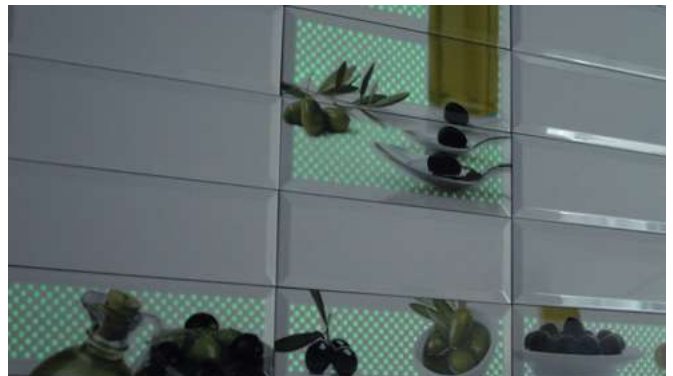

MONOCOLOR BISELADO 10X30

Created on_10/26/2017

ABSOLUT KERAMIKA

www.absolutkeramika.com

tel: (+34) 964 657 738
fax: (+34) 964 322 151

www.absolutkeramika.com
info@absolutkeramika.com

The results shown are approximate. This document does not constitute a contractual relationship. To order or check availability of products, contact the company.