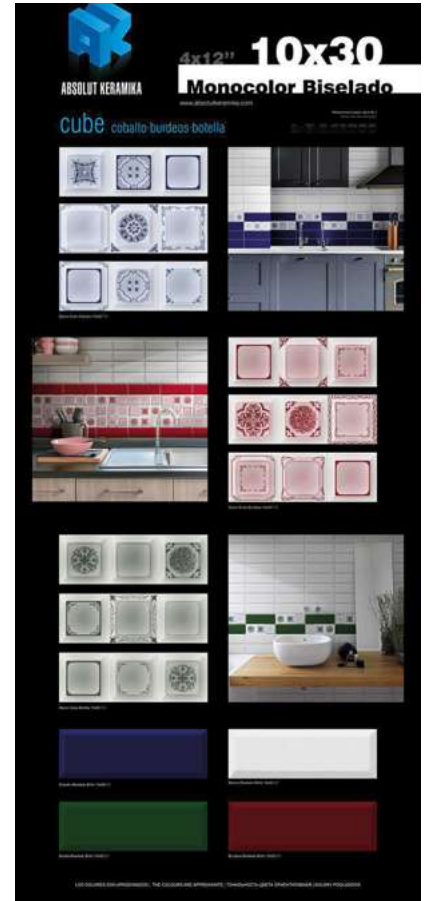

PE CUBE 10X30 BISELADO (80X180)