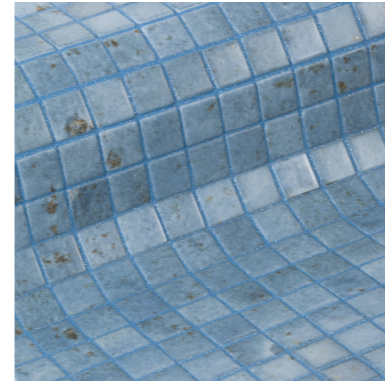

The products offer a matt texture in a range of tranquil colours which evoke relaxation in every inch. All of the new mosaics draw inspiration from the simple beauty of nature while also providing the tiled space with a perfect fusion of nuances, reflections and textures. The warmth of wood and the subtle veining of stone come together to form a collection which not only soothes the senses, but also benefits from all the practical qualities and the longevity of porcelain. Use it anywhere you like – from pools to bathrooms and wetrooms.

RUSTIC
SM-RUSTMOS

BLUESTONE
SM-BLSTMOS

Bluestone

RIVERSTONE
SM-RVSTMOS

Riverstone

MAKAUBA
SM-MAKAMOS

Dolerite

DOLERITE
SM-DOLEMOS

PALE CHERRY
SM-PLCHMOS

OAK
SM-ZOAKMOS

PALISANDRO
SM-PALIMOS