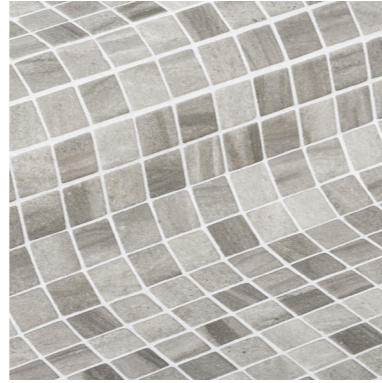

The products offer a matt texture in a range of tranquil colours which evoke relaxation in every inch. All of the new mosaics draw inspiration from the simple beauty of nature while also providing the tiled space with a perfect fusion of nuances, reflections and textures. The warmth of wood and the subtle veining of stone come together to form a collection which not only soothes the senses, but also benefits from all the practical qualities and the longevity of porcelain. Use it anywhere you like – from pools to bathrooms and wetrooms.

NEW Achieve a sense of balance and harmony with Zen mosaics – a range inspired by natural stone, marble and wood

CARRARA
SM-CARRMOS

Tigrato

ASH
SM-ZASHMOS

SARSEN
SM-SARSMOS

CREAMSTONE
SM-CREMMOS

FIOR DI BOSCO
SM-FIORMOS

TIGRATO
SM-TIGRMOS

Creamstone

PHYLLITE
SM-PHYLMOS

BLACK MARBLE
SM-BLKMMOS

Ash

Zen 25mm

SANDSTONE
SM-SNSTMOS

TRAVERTINO
SM-TRAVMOS