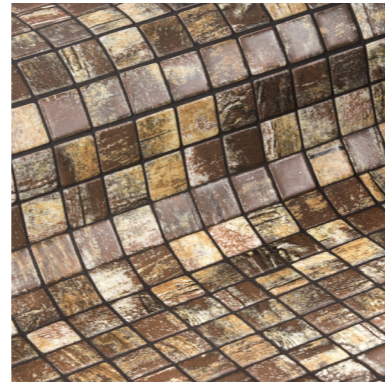

The products offer a matt texture in a range of tranquil colours which evoke relaxation in every inch. All of the new mosaics draw inspiration from the simple beauty of nature while also providing the tiled space with a perfect fusion of nuances, reflections and textures. The warmth of wood and the subtle veining of stone come together to form a collection which not only soothes the senses, but also benefits from all the practical qualities and the longevity of porcelain. Use it anywhere you like – from pools to bathrooms and wetrooms.

NEW Achieve a sense of balance and harmony with Zen mosaics – a range inspired by natural stone, marble and wood

CARRARA
SM-CARRMOS

Tigrato

ASH
SM-ZASHMOS

SARSEN
SM-SARSMOS

CREAMSTONE
SM-CREMMOS

FIOR DI BOSCO
SM-FIORMOS

TIGRATO
SM-TIGRMOS

Creamstone

PHYLLITE
SM-PHYLMOS

BLACK MARBLE
SM-BLKMMOS

Ash

Zen 25mm

SANDSTONE
SM-SNSTMOS

TRAVERTINO
SM-TRAVMOS

RUSTIC
SM-RUSTMOS

BLUESTONE
SM-BLSTMOS

Bluestone

RIVERSTONE
SM-RVSTMOS

Riverstone

MAKAUBA
SM-MAKAMOS

Dolerite

DOLERITE
SM-DOLEMOS