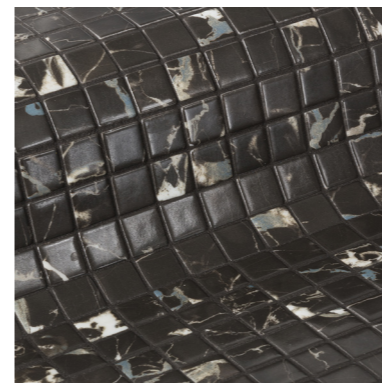

The products offer a matt texture in a range of tranquil colours which evoke relaxation in every inch. All of the new mosaics draw inspiration from the simple beauty of nature while also providing the tiled space with a perfect fusion of nuances, reflections and textures. The warmth of wood and the subtle veining of stone come together to form a collection which not only soothes the senses, but also benefits from all the practical qualities and the longevity of porcelain. Use it anywhere you like – from pools to bathrooms and wetrooms.

NEW Achieve a sense of balance and harmony with Zen mosaics – a range inspired by natural stone, marble and wood

CARRARA
SM-CARRMOS

Tigrato

ASH
SM-ZASHMOS

SARSEN
SM-SARSMOS

CREAMSTONE
SM-CREMMOS

FIOR DI BOSCO
SM-FIORMOS

TIGRATO
SM-TIGRMOS

Creamstone

PHYLLITE
SM-PHYLMOS

BLACK MARBLE
SM-BLKMMOS

Ash

Zen 25mm

SANDSTONE
SM-SNSTMOS

TRAVERTINO
SM-TRAVMOS