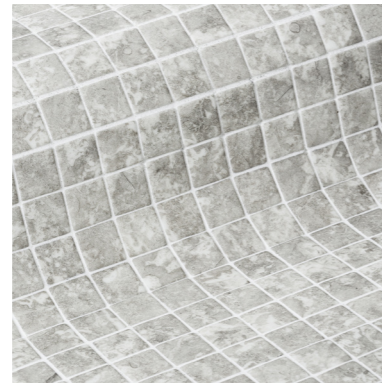

The products offer a matt texture in a range of tranquil colours which evoke relaxation in every inch. All of the new mosaics draw inspiration from the simple beauty of nature while also providing the tiled space with a perfect fusion of nuances, reflections and textures. The warmth of wood and the subtle veining of stone come together to form a collection which not only soothes the senses, but also benefits from all the practical qualities and the longevity of porcelain. Use it anywhere you like – from pools to bathrooms and wetrooms.

NEW Achieve a sense of balance and harmony with Zen mosaics – a range inspired by natural stone, marble and wood

CARRARA
SM-CARRMOS

Tigrato

ASH
SM-ZASHMOS

SARSEN
SM-SARSMOS

CREAMSTONE
SM-CREMMOS

FIOR DI BOSCO
SM-FIORMOS