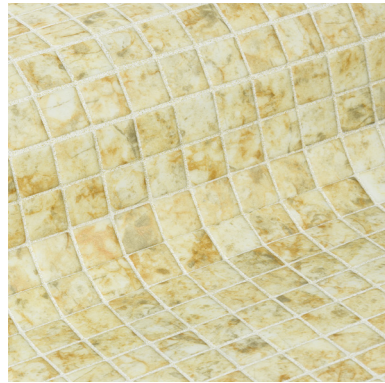

The products offer a matt texture in a range of tranquil colours which evoke relaxation in every inch. All of the new mosaics draw inspiration from the simple beauty of nature while also providing the tiled space with a perfect fusion of nuances, reflections and textures. The warmth of wood and the subtle veining of stone come together to form a collection which not only soothes the senses, but also benefits from all the practical qualities and the longevity of porcelain. Use it anywhere you like – from pools to bathrooms and wetrooms.

TIGRATO
SM-TIGRMOS

Creamstone

PHYLLITE
SM-PHYLMOS

BLACK MARBLE
SM-BLKMMOS

Ash

Zen 25mm

SANDSTONE
SM-SNSTMOS

TRAVERTINO
SM-TRAVMOS

RUSTIC
SM-RUSTMOS

BLUESTONE
SM-BLSTMOS

Bluestone

RIVERSTONE
SM-RVSTMOS

Riverstone

MAKAUBA
SM-MAKAMOS

Dolerite

DOLERITE
SM-DOLEMOS