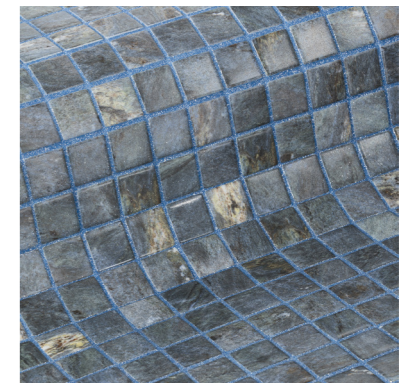

The products offer a matt texture in a range of tranquil colours which evoke relaxation in every inch. All of the new mosaics draw inspiration from the simple beauty of nature while also providing the tiled space with a perfect fusion of nuances, reflections and textures. The warmth of wood and the subtle veining of stone come together to form a collection which not only soothes the senses, but also benefits from all the practical qualities and the longevity of porcelain. Use it anywhere you like – from pools to bathrooms and wetrooms.

RUSTIC
SM-RUSTMOS

BLUESTONE
SM-BLSTMOS

Bluestone

RIVERSTONE
SM-RVSTMOS

Riverstone

MAKAUBA
SM-MAKAMOS

Dolerite

DOLERITE
SM-DOLEMOS

PALE CHERRY
SM-PLCHMOS

OAK
SM-ZOAKMOS

PALISANDRO
SM-PALIMOS