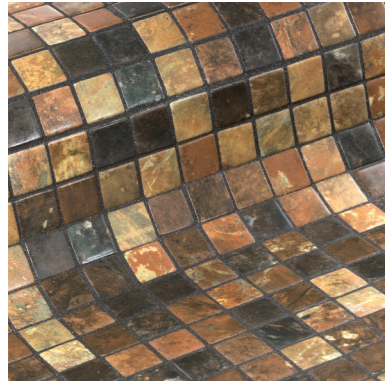

The products offer a matt texture in a range of tranquil colours which evoke relaxation in every inch. All of the new mosaics draw inspiration from the simple beauty of nature while also providing the tiled space with a perfect fusion of nuances, reflections and textures. The warmth of wood and the subtle veining of stone come together to form a collection which not only soothes the senses, but also benefits from all the practical qualities and the longevity of porcelain. Use it anywhere you like – from pools to bathrooms and wetrooms.

TIGRATO
SM-TIGRMOS

Creamstone

PHYLLITE
SM-PHYLMOS

BLACK MARBLE
SM-BLKMMOS

Ash

Zen 25mm

SANDSTONE
SM-SNSTMOS

TRAVERTINO
SM-TRAVMOS

RUSTIC
SM-RUSTMOS

BLUESTONE
SM-BLSTMOS

Bluestone

RIVERSTONE
SM-RVSTMOS

Riverstone

MAKAUBA
SM-MAKAMOS

Dolerite

DOLERITE
SM-DOLEMOS