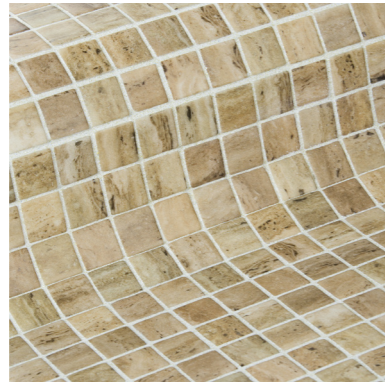

The products offer a matt texture in a range of tranquil colours which evoke relaxation in every inch. All of the new mosaics draw inspiration from the simple beauty of nature while also providing the tiled space with a perfect fusion of nuances, reflections and textures. The warmth of wood and the subtle veining of stone come together to form a collection which not only soothes the senses, but also benefits from all the practical qualities and the longevity of porcelain. Use it anywhere you like – from pools to bathrooms and wetrooms.

NEW Achieve a sense of balance and harmony with Zen mosaics – a range inspired by natural stone, marble and wood

CARRARA
SM-CARRMOS

Tigrato

ASH
SM-ZASHMOS

SARSEN
SM-SARSMOS

CREAMSTONE
SM-CREMMOS

FIOR DI BOSCO
SM-FIORMOS

TIGRATO
SM-TIGRMOS

Creamstone

PHYLLITE
SM-PHYLMOS

BLACK MARBLE
SM-BLKMMOS

Ash

Zen 25mm

SANDSTONE
SM-SNSTMOS

TRAVERTINO
SM-TRAVMOS

RUSTIC
SM-RUSTMOS

BLUESTONE
SM-BLSTMOS

Bluestone

RIVERSTONE
SM-RVSTMOS

Riverstone

MAKAUBA
SM-MAKAMOS

Dolerite

DOLERITE
SM-DOLEMOS