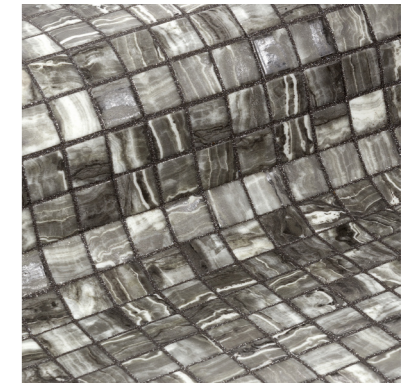

The products offer a matt texture in a range of tranquil colours which evoke relaxation in every inch. All of the new mosaics draw inspiration from the simple beauty of nature while also providing the tiled space with a perfect fusion of nuances, reflections and textures. The warmth of wood and the subtle veining of stone come together to form a collection which not only soothes the senses, but also benefits from all the practical qualities and the longevity of porcelain. Use it anywhere you like – from pools to bathrooms and wetrooms.

NEW Achieve a sense of balance and harmony with Zen mosaics – a range inspired by natural stone, marble and wood

CARRARA
SM-CARRMOS

Tigrato

ASH
SM-ZASHMOS

SARSEN
SM-SARSMOS

CREAMSTONE
SM-CREMMOS

FIOR DI BOSCO
SM-FIORMOS

TIGRATO
SM-TIGRMOS

Creamstone

PHYLLITE
SM-PHYLMOS

BLACK MARBLE
SM-BLKMMOS

Ash

Zen 25mm

SANDSTONE
SM-SNSTMOS

TRAVERTINO
SM-TRAVMOS

RUSTIC
SM-RUSTMOS

BLUESTONE
SM-BLSTMOS

Bluestone

RIVERSTONE
SM-RVSTMOS

Riverstone

MAKAUBA
SM-MAKAMOS

Dolerite

DOLERITE
SM-DOLEMOS