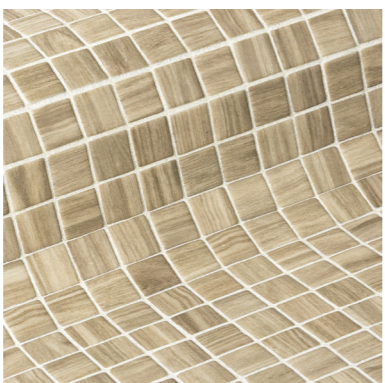

The products offer a matt texture in a range of tranquil colours which evoke relaxation in every inch. All of the new mosaics draw inspiration from the simple beauty of nature while also providing the tiled space with a perfect fusion of nuances, reflections and textures. The warmth of wood and the subtle veining of stone come together to form a collection which not only soothes the senses, but also benefits from all the practical qualities and the longevity of porcelain. Use it anywhere you like – from pools to bathrooms and wetrooms.

TIGRATO
SM-TIGRMOS

Creamstone

PHYLLITE
SM-PHYLMOS

BLACK MARBLE
SM-BLKMMOS

Ash

Zen 25mm

SANDSTONE
SM-SNSTMOS

TRAVERTINO
SM-TRAVMOS

RUSTIC
SM-RUSTMOS

BLUESTONE
SM-BLSTMOS

Bluestone

RIVERSTONE
SM-RVSTMOS

Riverstone

MAKAUBA
SM-MAKAMOS

Dolerite

DOLERITE
SM-DOLEMOS

PALE CHERRY
SM-PLCHMOS

OAK
SM-ZOAKMOS

PALISANDRO
SM-PALIMOS