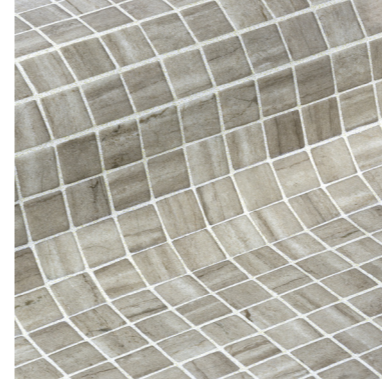

The products offer a matt texture in a range of tranquil colours which evoke relaxation in every inch. All of the new mosaics draw inspiration from the simple beauty of nature while also providing the tiled space with a perfect fusion of nuances, reflections and textures. The warmth of wood and the subtle veining of stone come together to form a collection which not only soothes the senses, but also benefits from all the practical qualities and the longevity of porcelain. Use it anywhere you like – from pools to bathrooms and wetrooms.

NEW Achieve a sense of balance and harmony with Zen mosaics – a range inspired by natural stone, marble and wood

CARRARA
SM-CARRMOS

Tigrato

ASH
SM-ZASHMOS

SARSEN
SM-SARSMOS

CREAMSTONE
SM-CREMMOS

FIOR DI BOSCO
SM-FIORMOS

TIGRATO
SM-TIGRMOS

Creamstone

PHYLLITE
SM-PHYLMOS

BLACK MARBLE
SM-BLKMMOS

Ash

Zen 25mm

SANDSTONE
SM-SNSTMOS

TRAVERTINO
SM-TRAVMOS