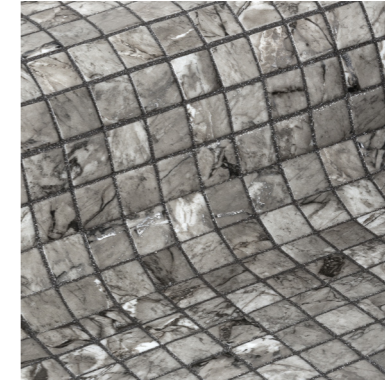

The products offer a matt texture in a range of tranquil colours which evoke relaxation in every inch. All of the new mosaics draw inspiration from the simple beauty of nature while also providing the tiled space with a perfect fusion of nuances, reflections and textures. The warmth of wood and the subtle veining of stone come together to form a collection which not only soothes the senses, but also benefits from all the practical qualities and the longevity of porcelain. Use it anywhere you like – from pools to bathrooms and wetrooms.

NEW Achieve a sense of balance and harmony with Zen mosaics – a range inspired by natural stone, marble and wood

CARRARA
SM-CARRMOS

Tigrato

ASH
SM-ZASHMOS

SARSEN
SM-SARSMOS

CREAMSTONE
SM-CREMMOS

FIOR DI BOSCO
SM-FIORMOS

TIGRATO
SM-TIGRMOS

Creamstone

PHYLLITE
SM-PHYLMOS

BLACK MARBLE
SM-BLKMMOS

Ash

Zen 25mm

SANDSTONE
SM-SNSTMOS

TRAVERTINO
SM-TRAVMOS