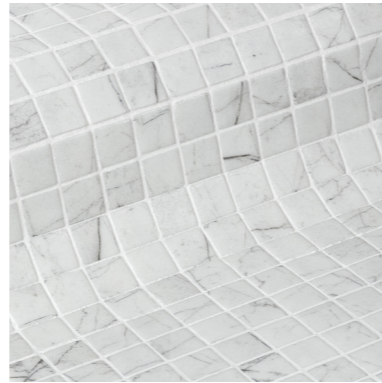

NEW Achieve a sense of balance and harmony with Zen mosaics – a range inspired by natural stone, marble and wood

CARRARA
SM-CARRMOS