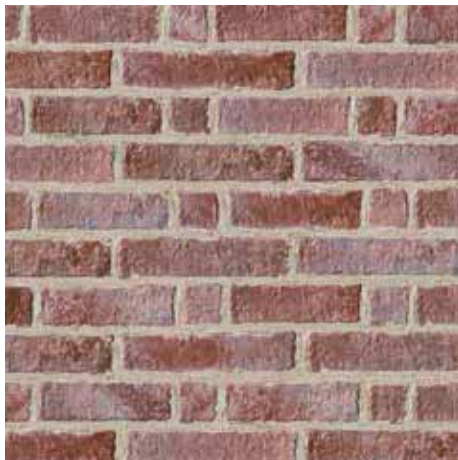

LONDON

8,6x35 - 3³/₈ x 13³/₄
8,6x26,2 - 3³/₈ x 10⁵/₁₆
8,6x8,6 - 3³/₈ x 3³/₈