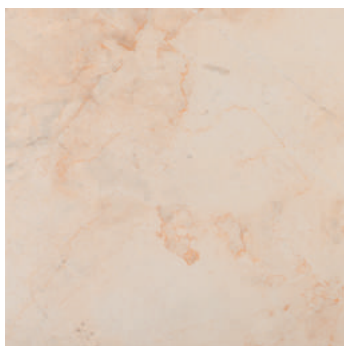

# CORONA

MARBLES / MÁRMOLES **CORONA**

45,0 X 45,0 CM - 17,7" X 17,7"

FLOOR TILE / PAVIMENTO

**CORONA MARFIL**  
45,0 x 45,0 cm

**PB10 CORONA BEIGE**  
45,0 x 45,0 cm

**PB10 DECOR CORONA MARFIL**  
45,0 x 45,0 cm

**D11 CENEFA CORONA BEIGE**  
15,0 x 45,0 cm

**ESQUINA L10 CORONA BEIGE**  
15,0 x 15,0 cm

**D80**

**CORONA PERLA**  
45,0 x 45,0 cm

**PB10 CORONA GRIS**  
45,0 x 45,0 cm

**PB10 DECOR CORONA PERLA**  
45,0 x 45,0 cm