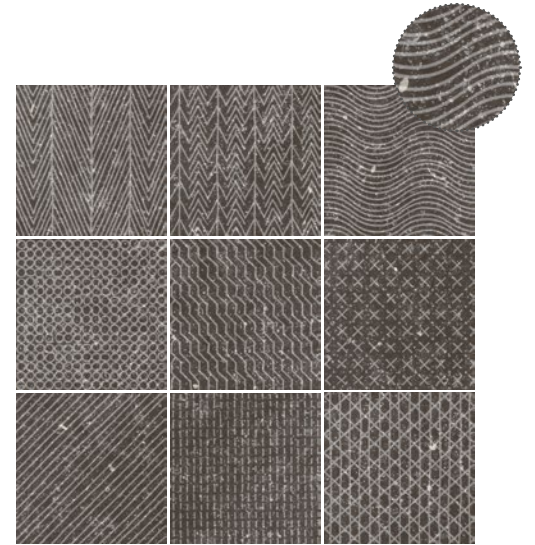

GAMUT BLACK **23571 EQ-5**

Antideslizante / Anti-Slip