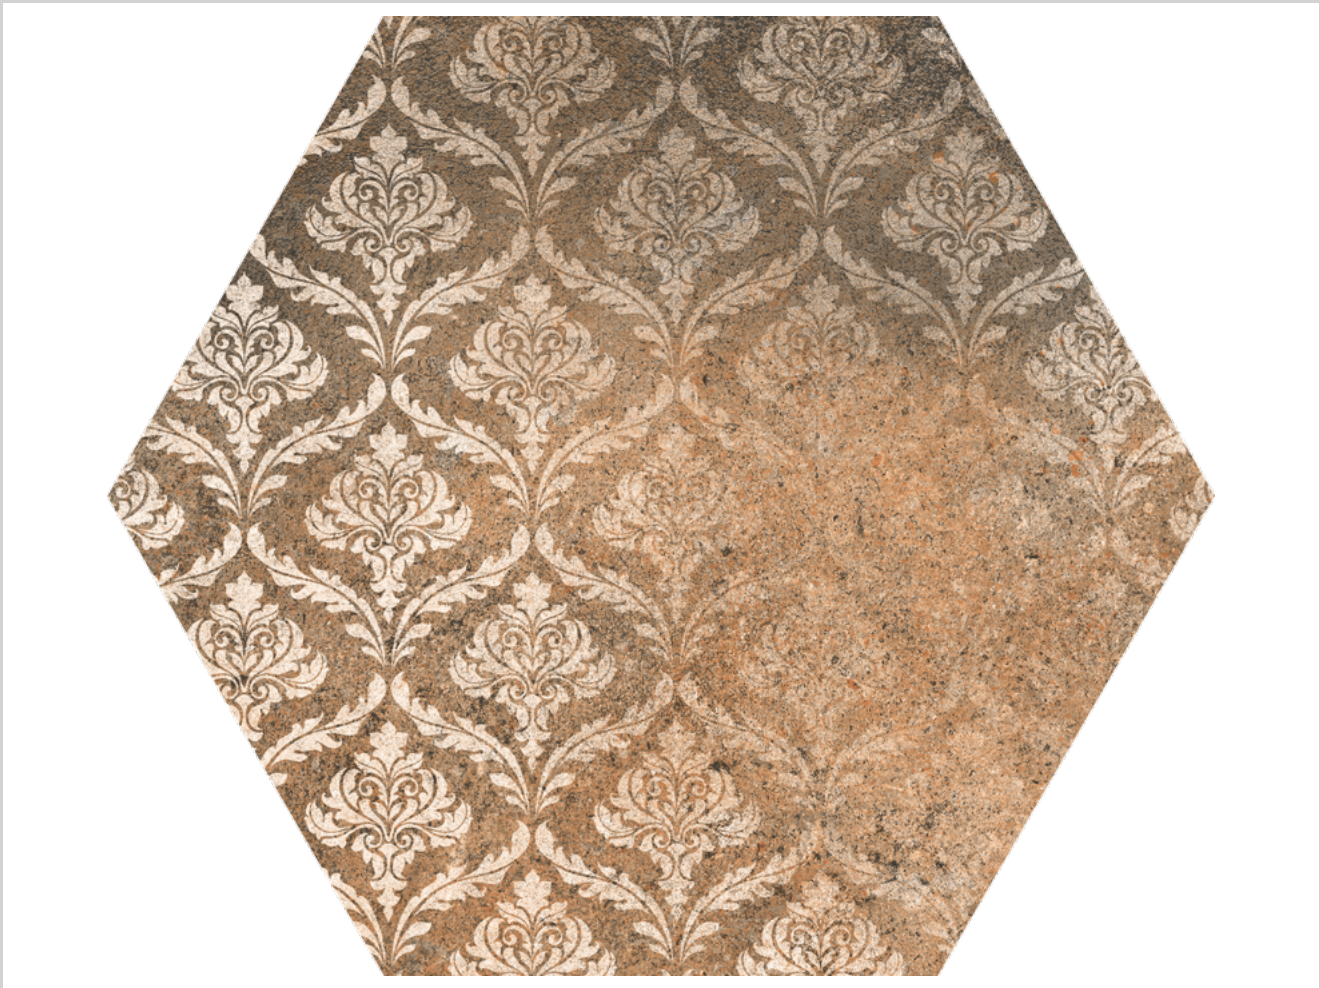

Date: 09/17/2019 1:33 p.m.

Abadía | **Abadia Decor Mix** | 22x25 Hexagonal