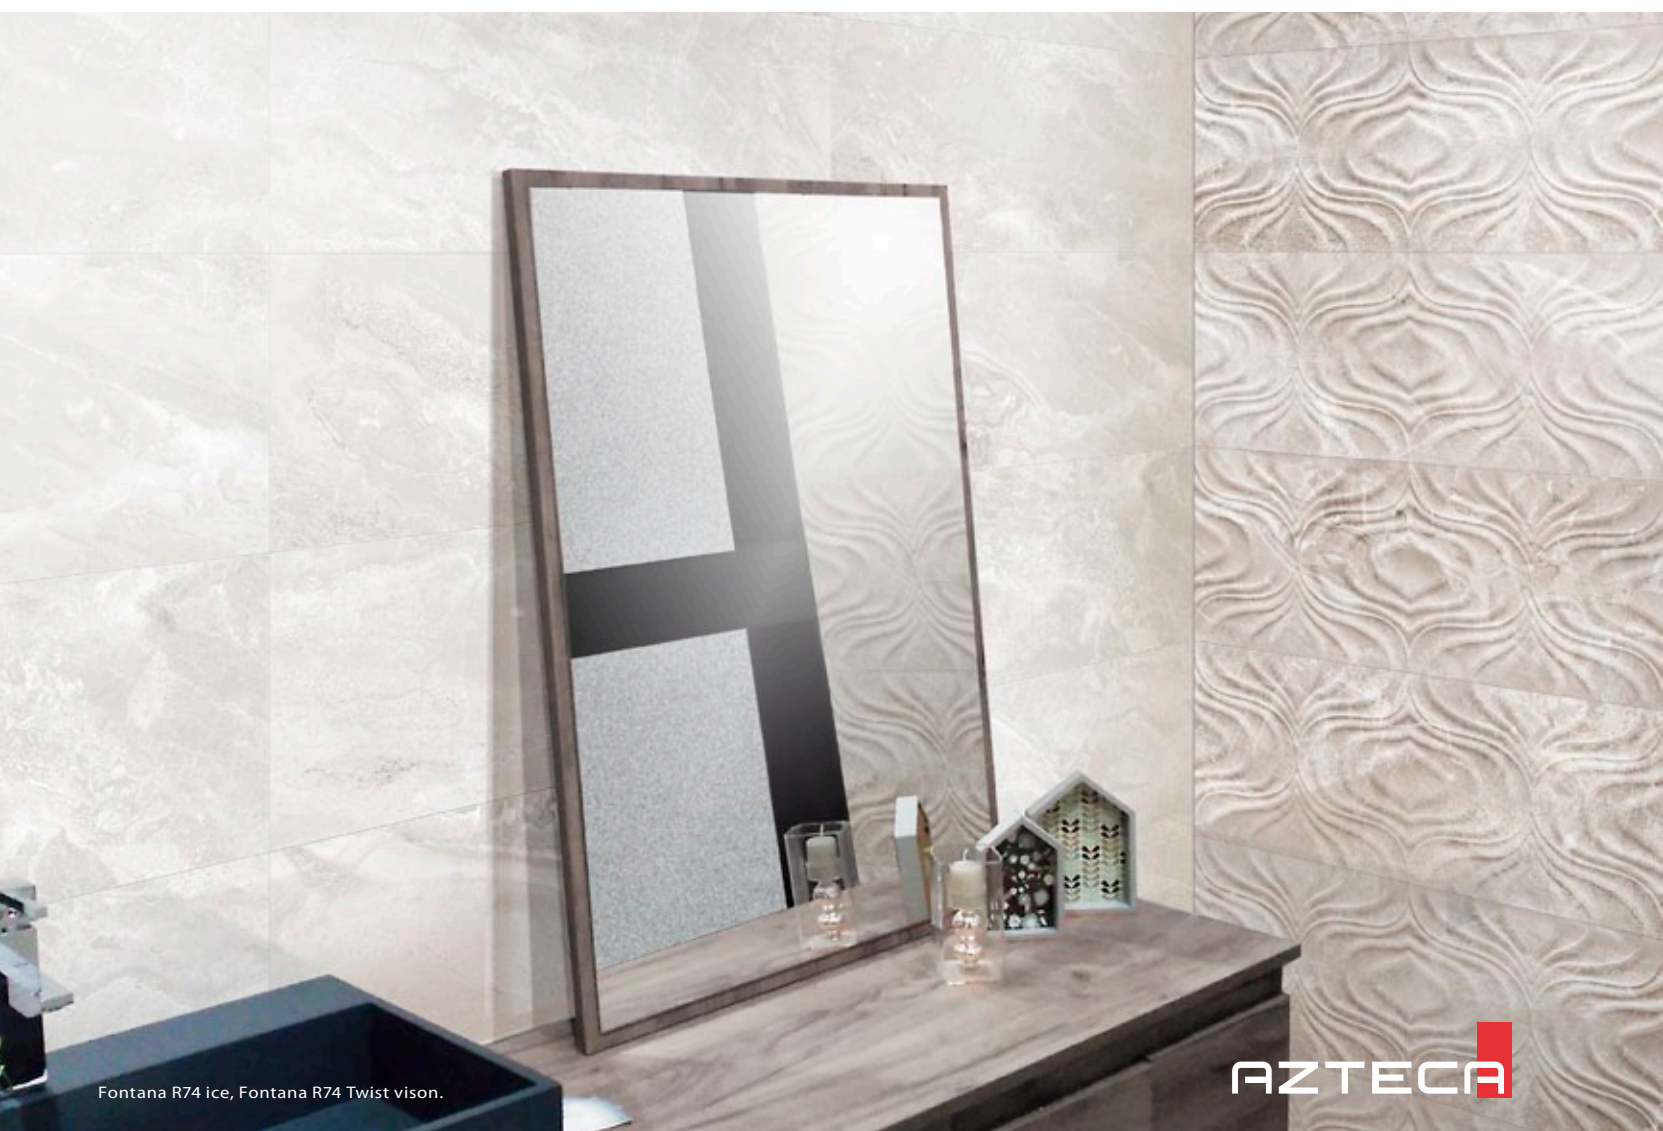

Fontana R74 Twist cream, Fontana Lux 60 brown.

Fontana R74 ice, Fontana R74 Twist vison.

AZTECA