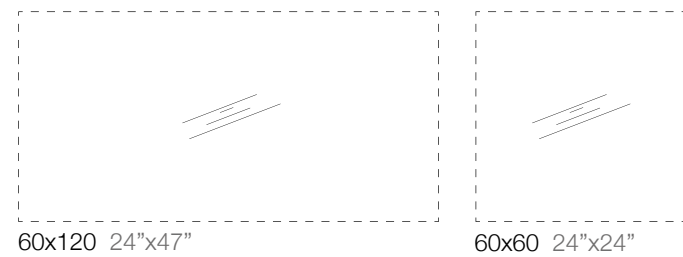

### GRES PORCELLANATO PORCELAIN STONEWARE

60x120 24"x47"

60x60 24"x24"

LAPPATO  
LAPPED