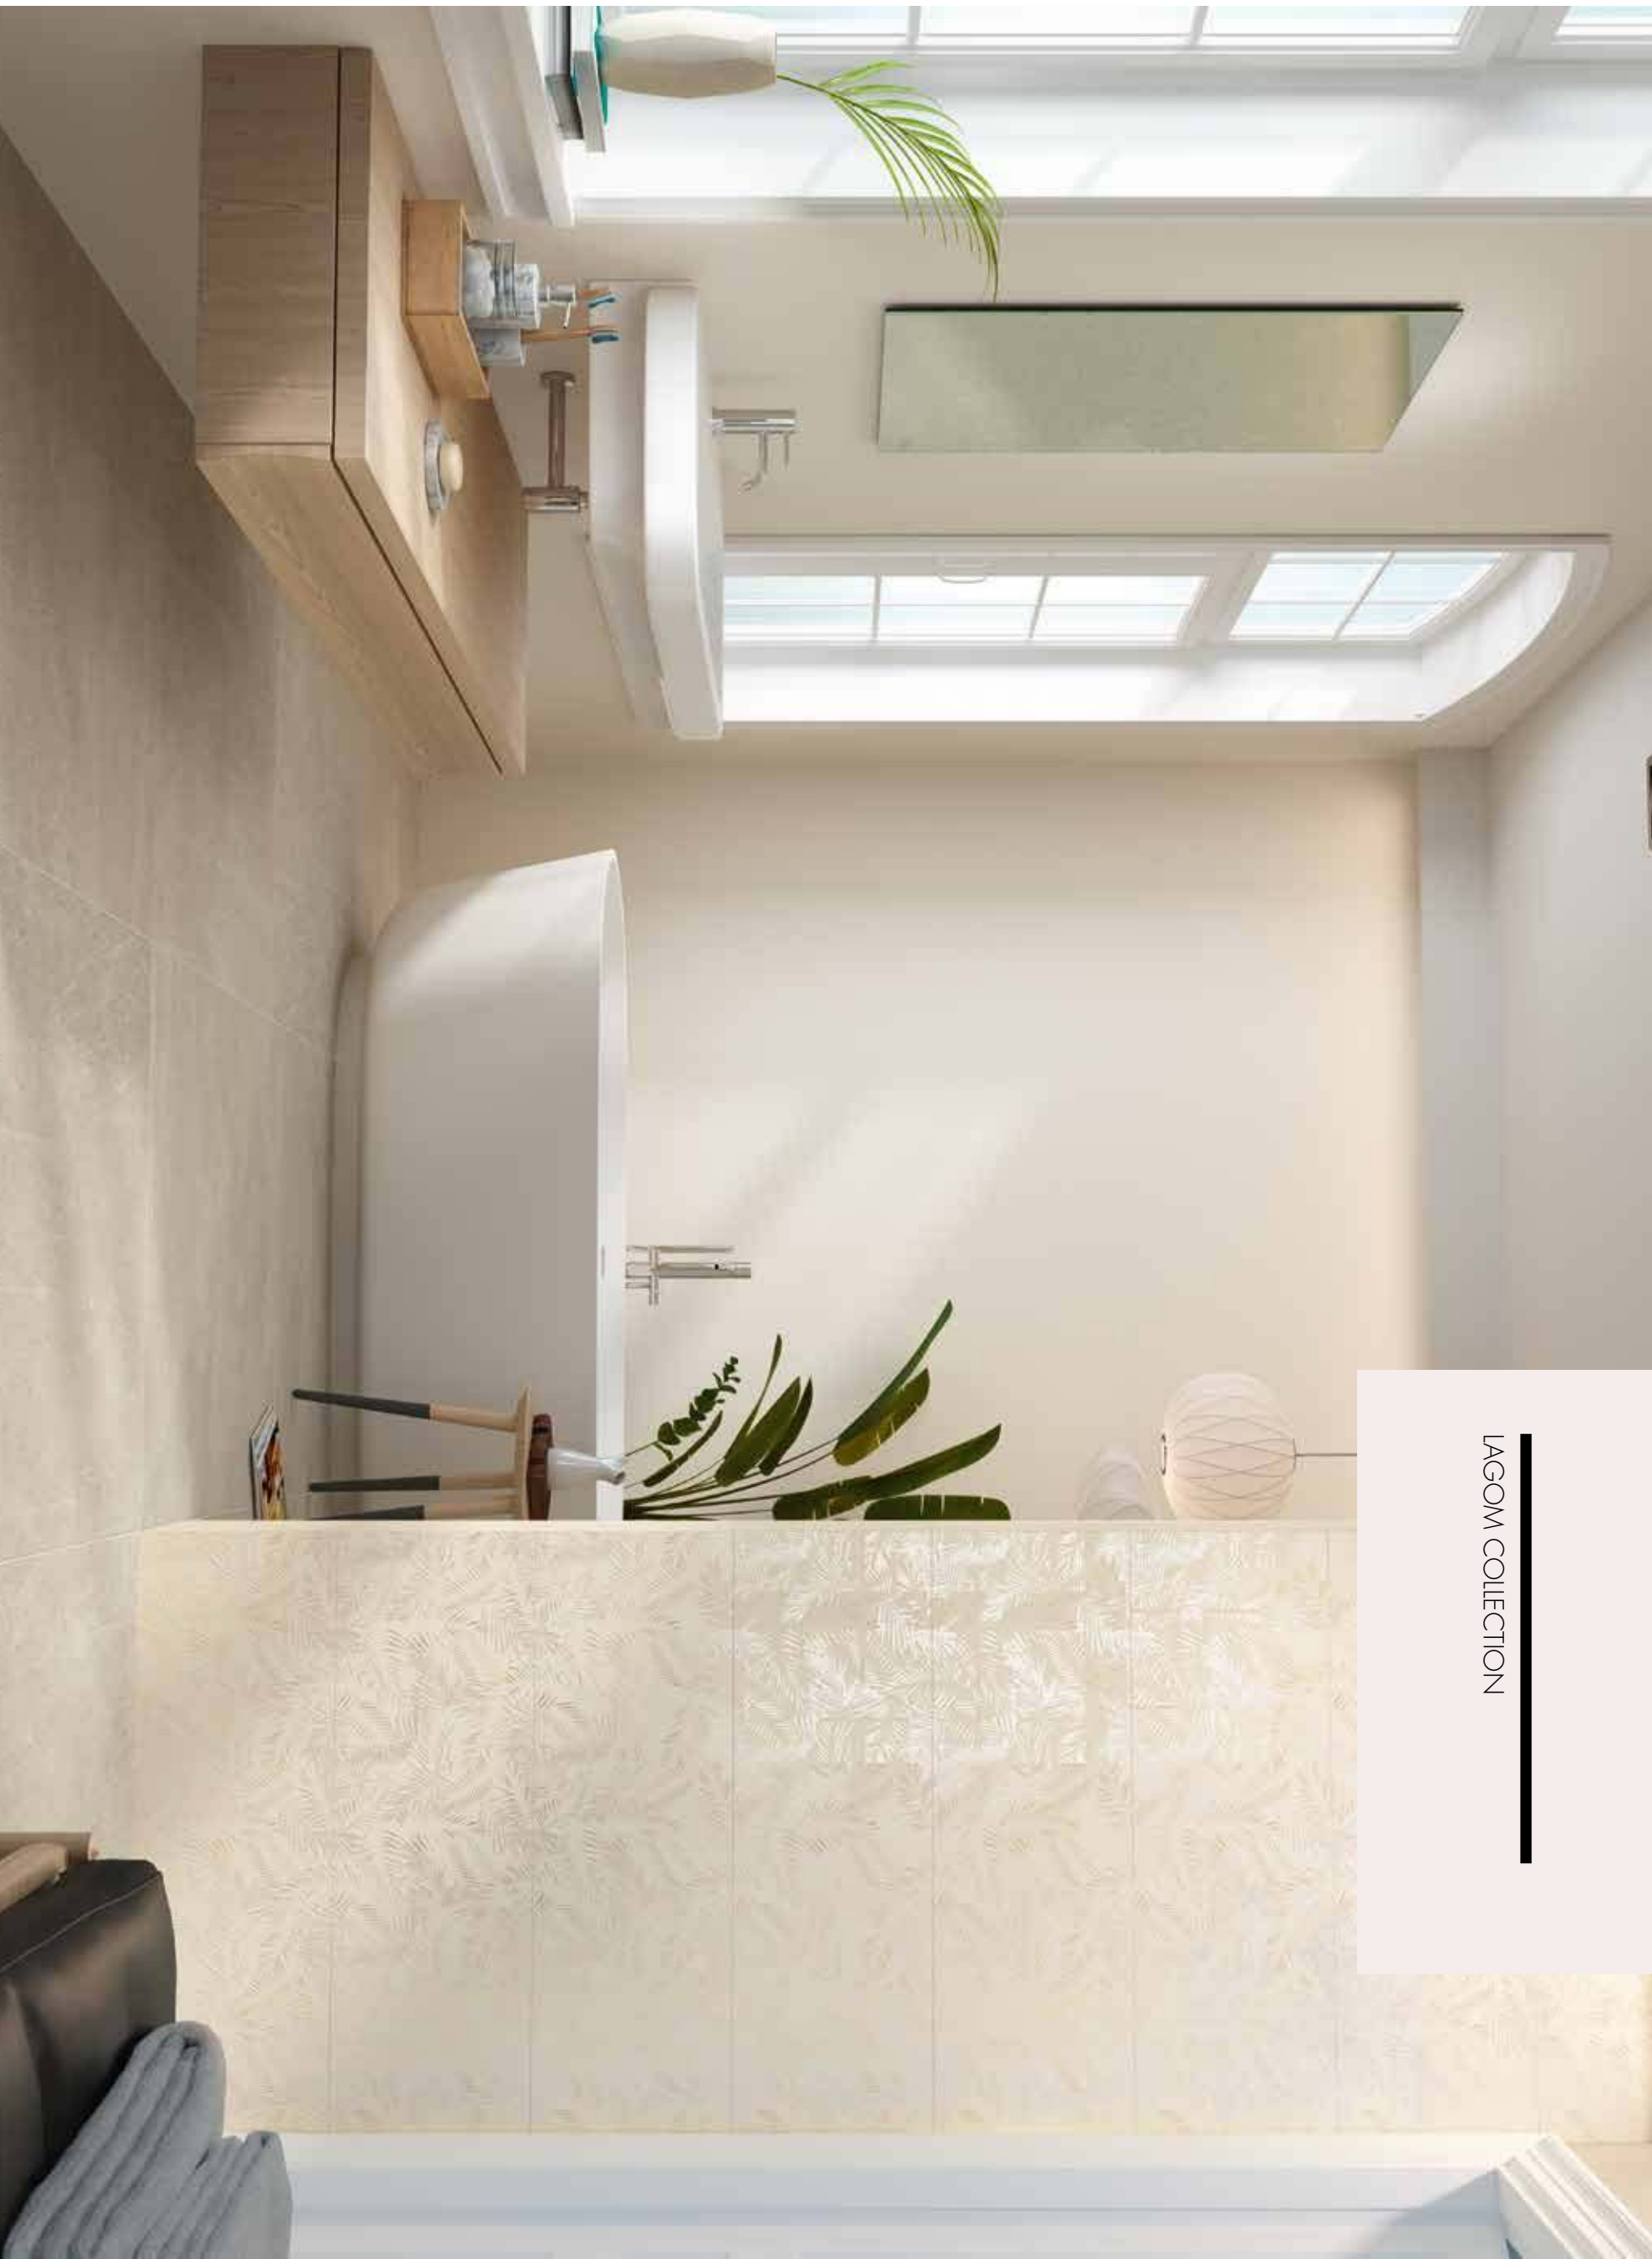

LAGOM COLLECTION

LAGOM BEIGE RECT. 30X90 / DECO ARK BEIGE 30X90 / STYLE BEIGE RECT. 60X60