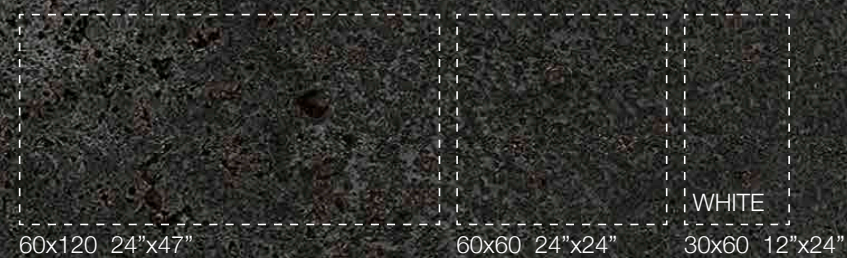

FONDI NATURALI E LAPPATI RETTIFICATI
NATURAL AND LAPPED RECTIFIED SURFACES

GRES PORCELLANATO
PORCELAIN STONEWARE