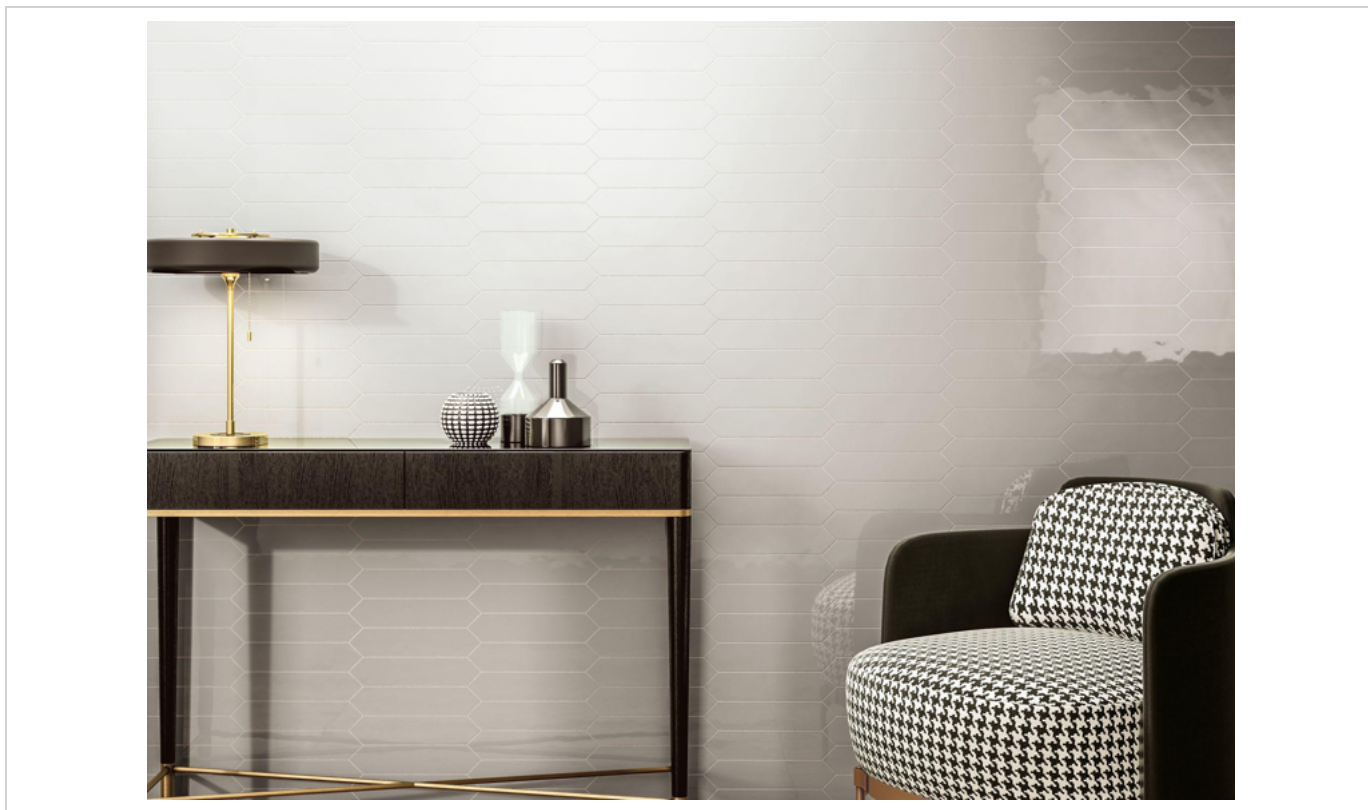

PHOTO GALLERY