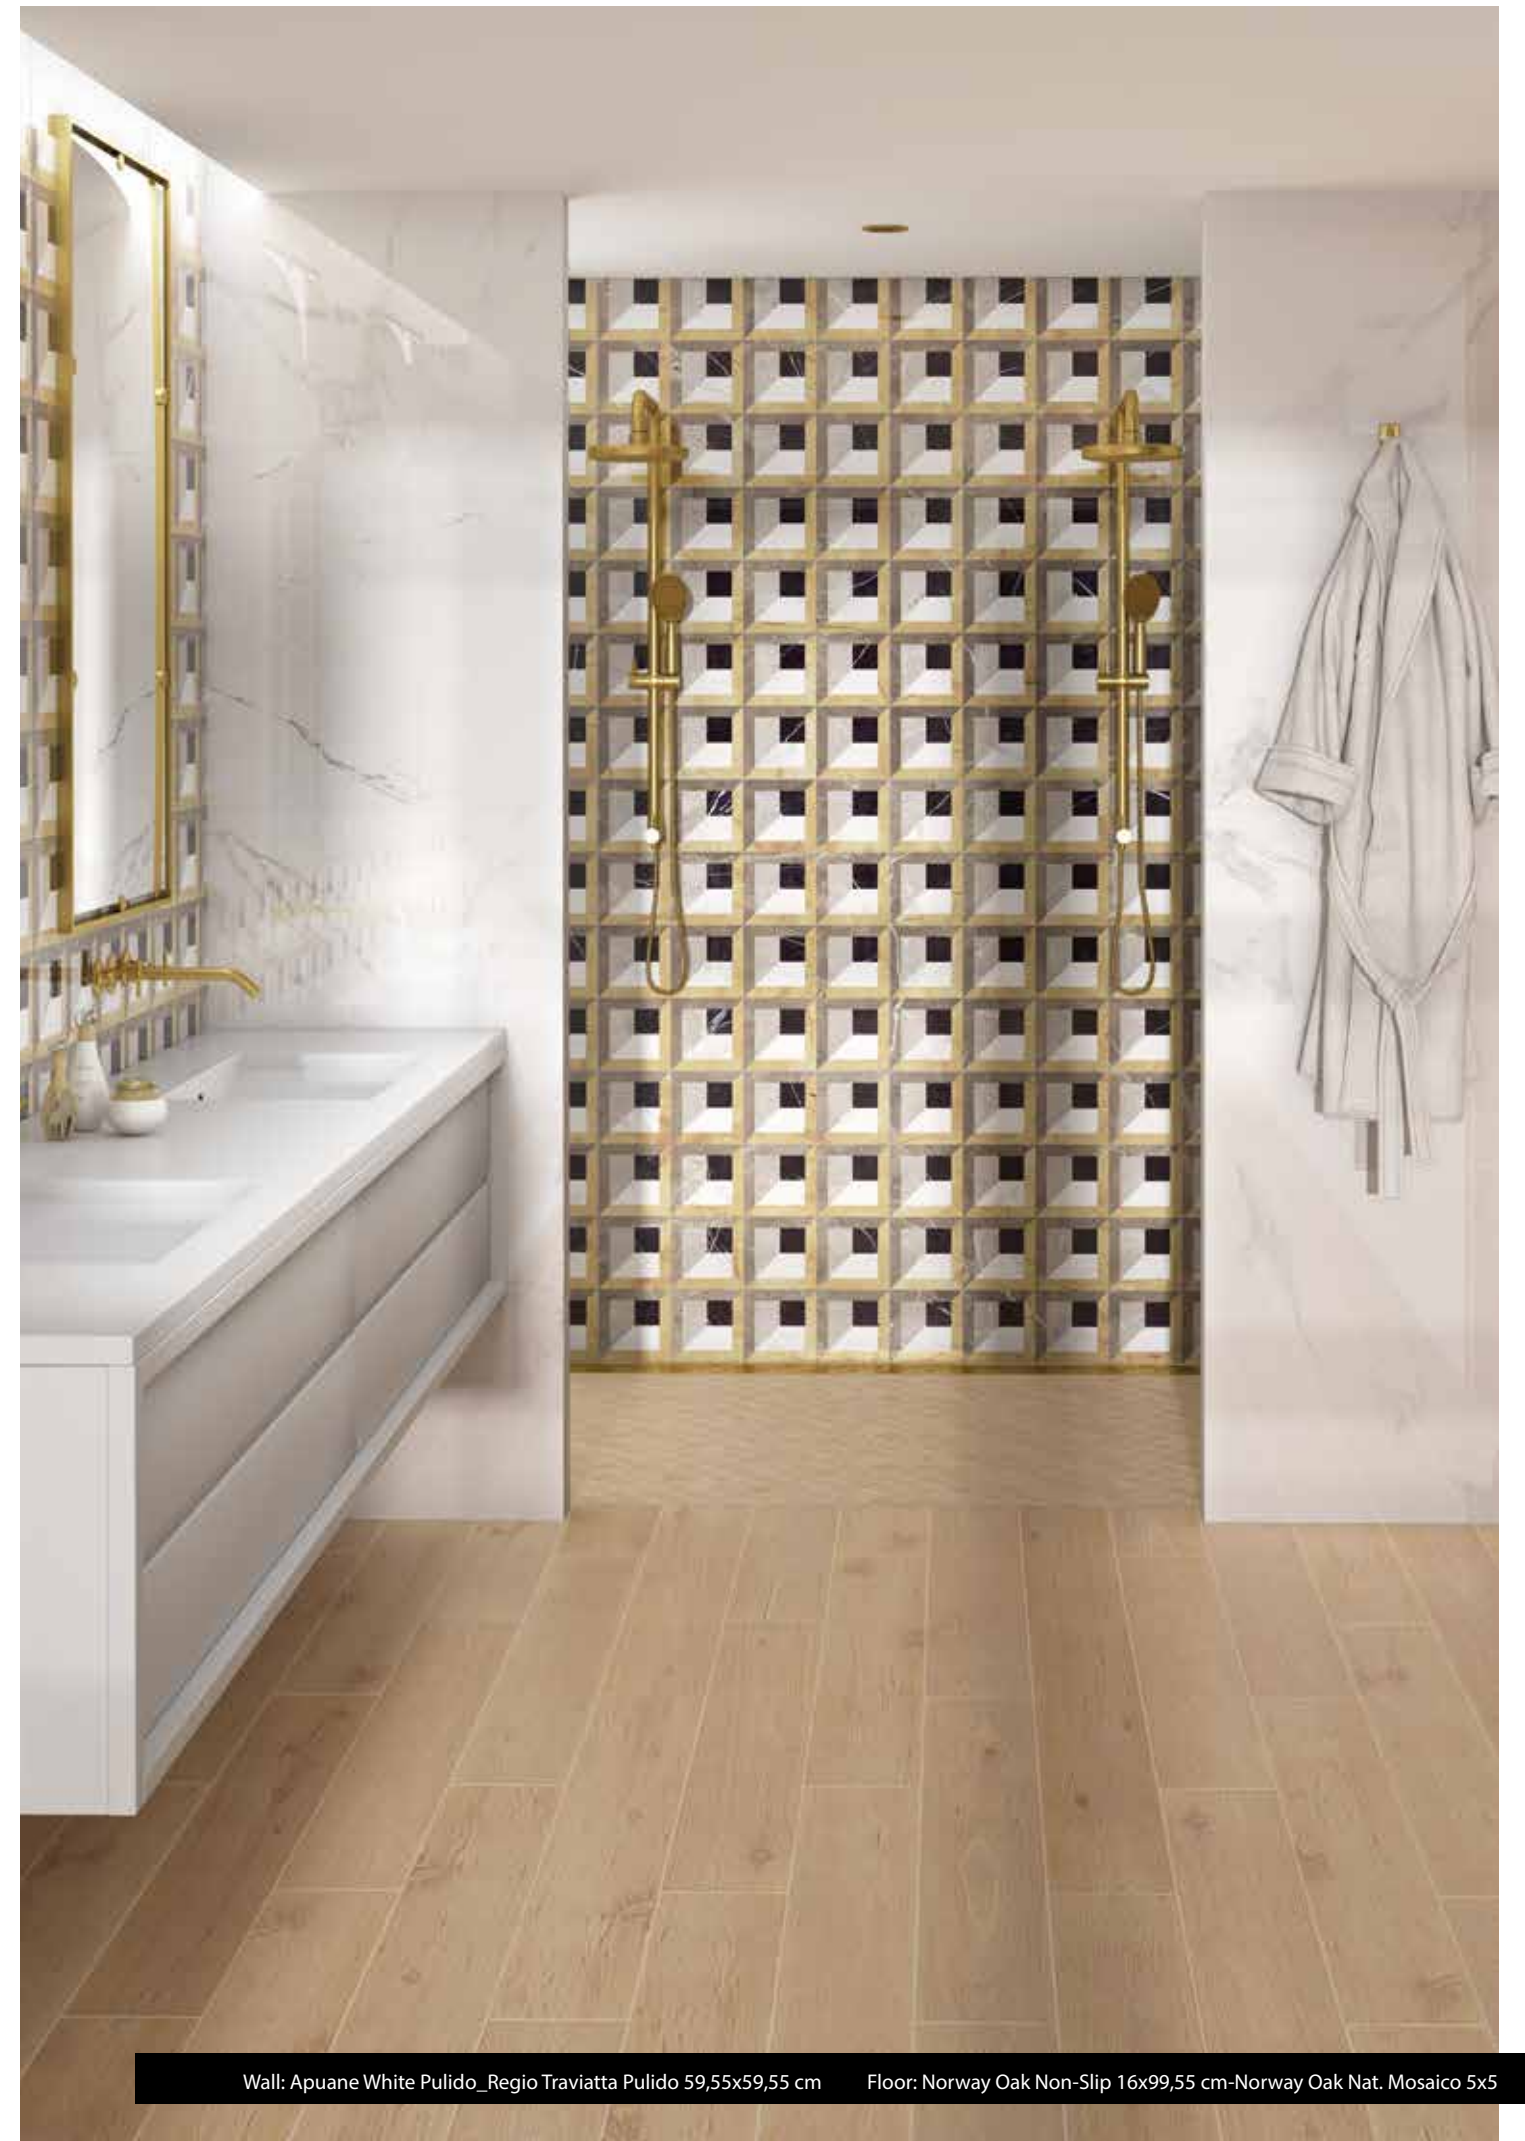

Wall: Apuane White Pulido_Regio Traviatta Pulido 59,55x59,55 cm Floor: Norway Oak Non-Slip 16x99,55 cm-Norway Oak Nat. Mosaico 5x5