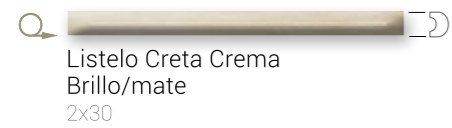

Trim Creta Crema
Brillo/mate
1,5x30