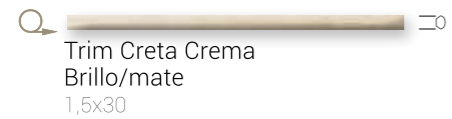

Listelo Creta Crema
Brillo/mate
2x30

Moldura Creta Crema
Brillo/mate
5x30