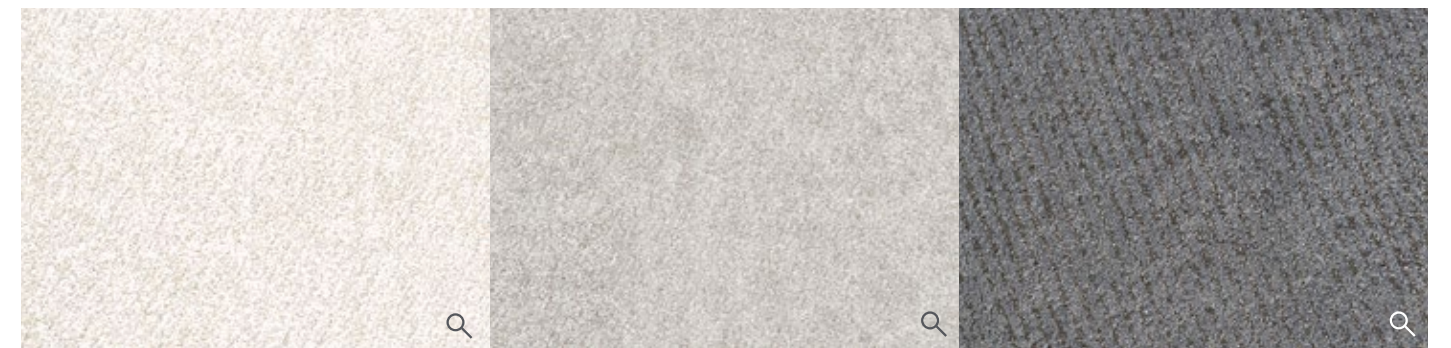

carved blanco

carved gris

carved pizarra

SIZE	PIECES/ BOX	PIECES/ PALLET	BOX/ PALLET	M2. SQM/ BOX	M2. SQM/ PALLET	KG/ BOX	KG/ PALLET
59x59	4	144	36	1,39	50,04	29,00	1,064,00
rodapié 10x59	10	-	-	-	-	-	-