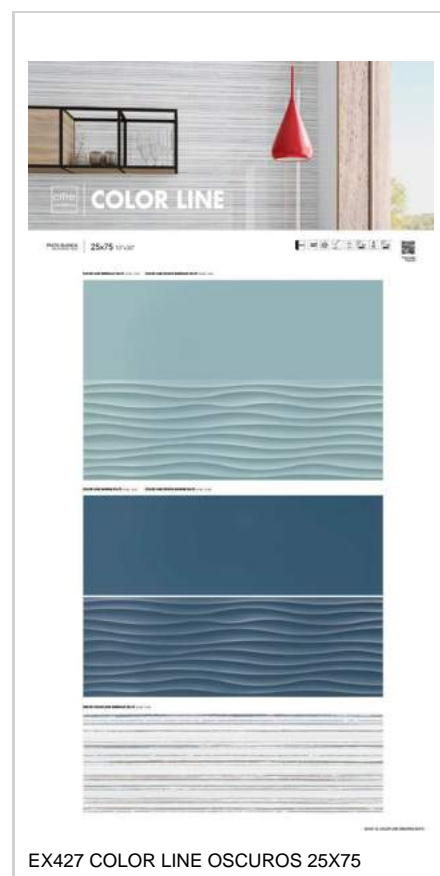

PHOTO GALLERY

BOARDS

PACKING

Size	TYPE OF PRODU...	units/box	m <sup>2</sup> /box	kg/box	boxes/pallet	m <sup>2</sup> /pallet	kg/pallet
25x75 (10"X30")	Base	7	1.31	19.64	54	70.74	1060

**WARNING** Packaging details. These details are only for guidance purposes. The contents may vary. Please contact our sales representatives for precise details