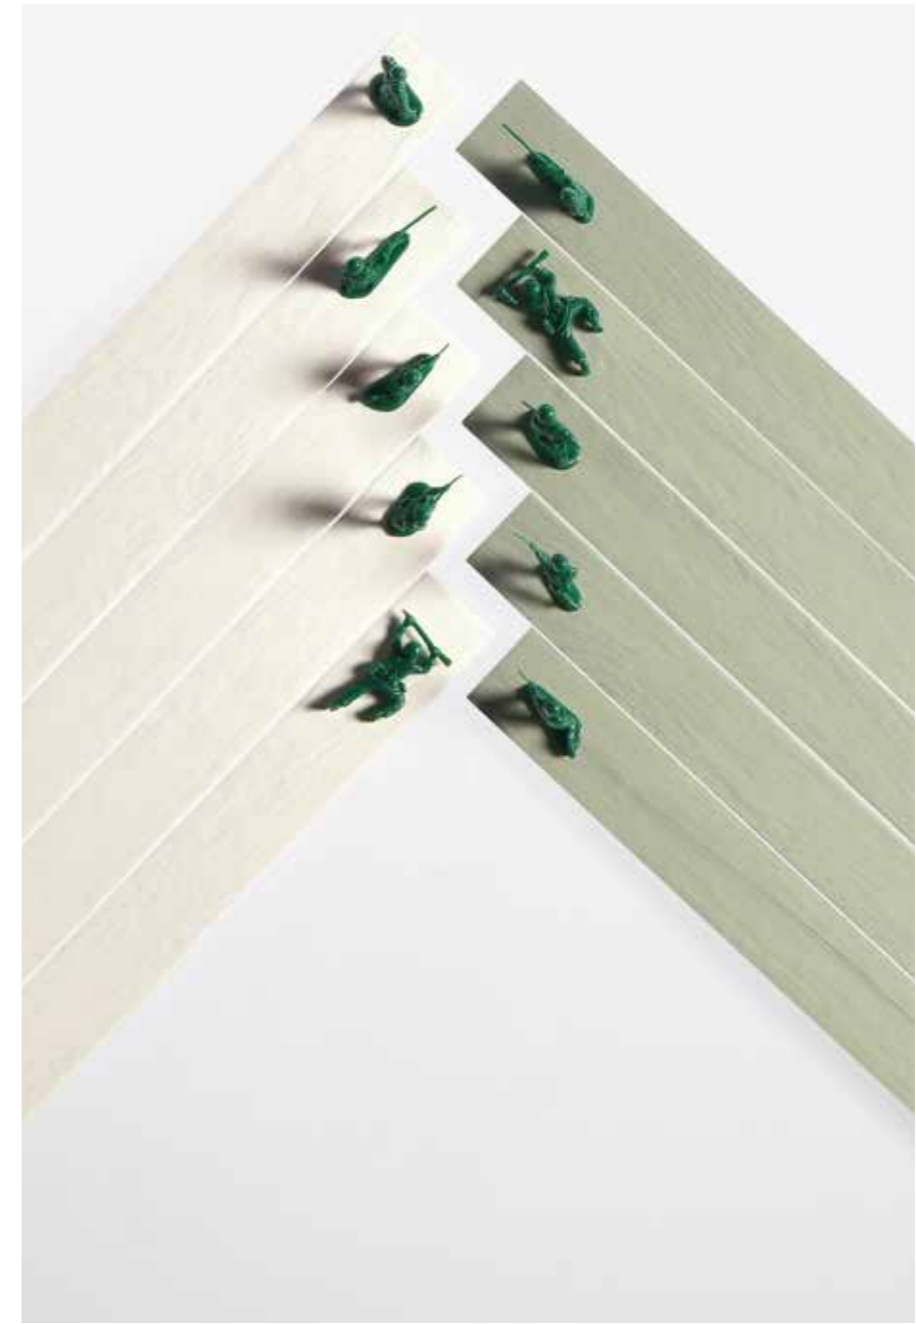

**SIMULATION 4**  
OUTDOOR

→ Wall

TC12 - 10%

TC16 - 10%

TC19 - PURE WHITE - 70%

TC20 - PURE BLACK - 10%

**DIVERTITEVI A TROVARE NUOVE COMBINAZIONI!**  
ENJOY AND FIND YOUR OWN ONES!