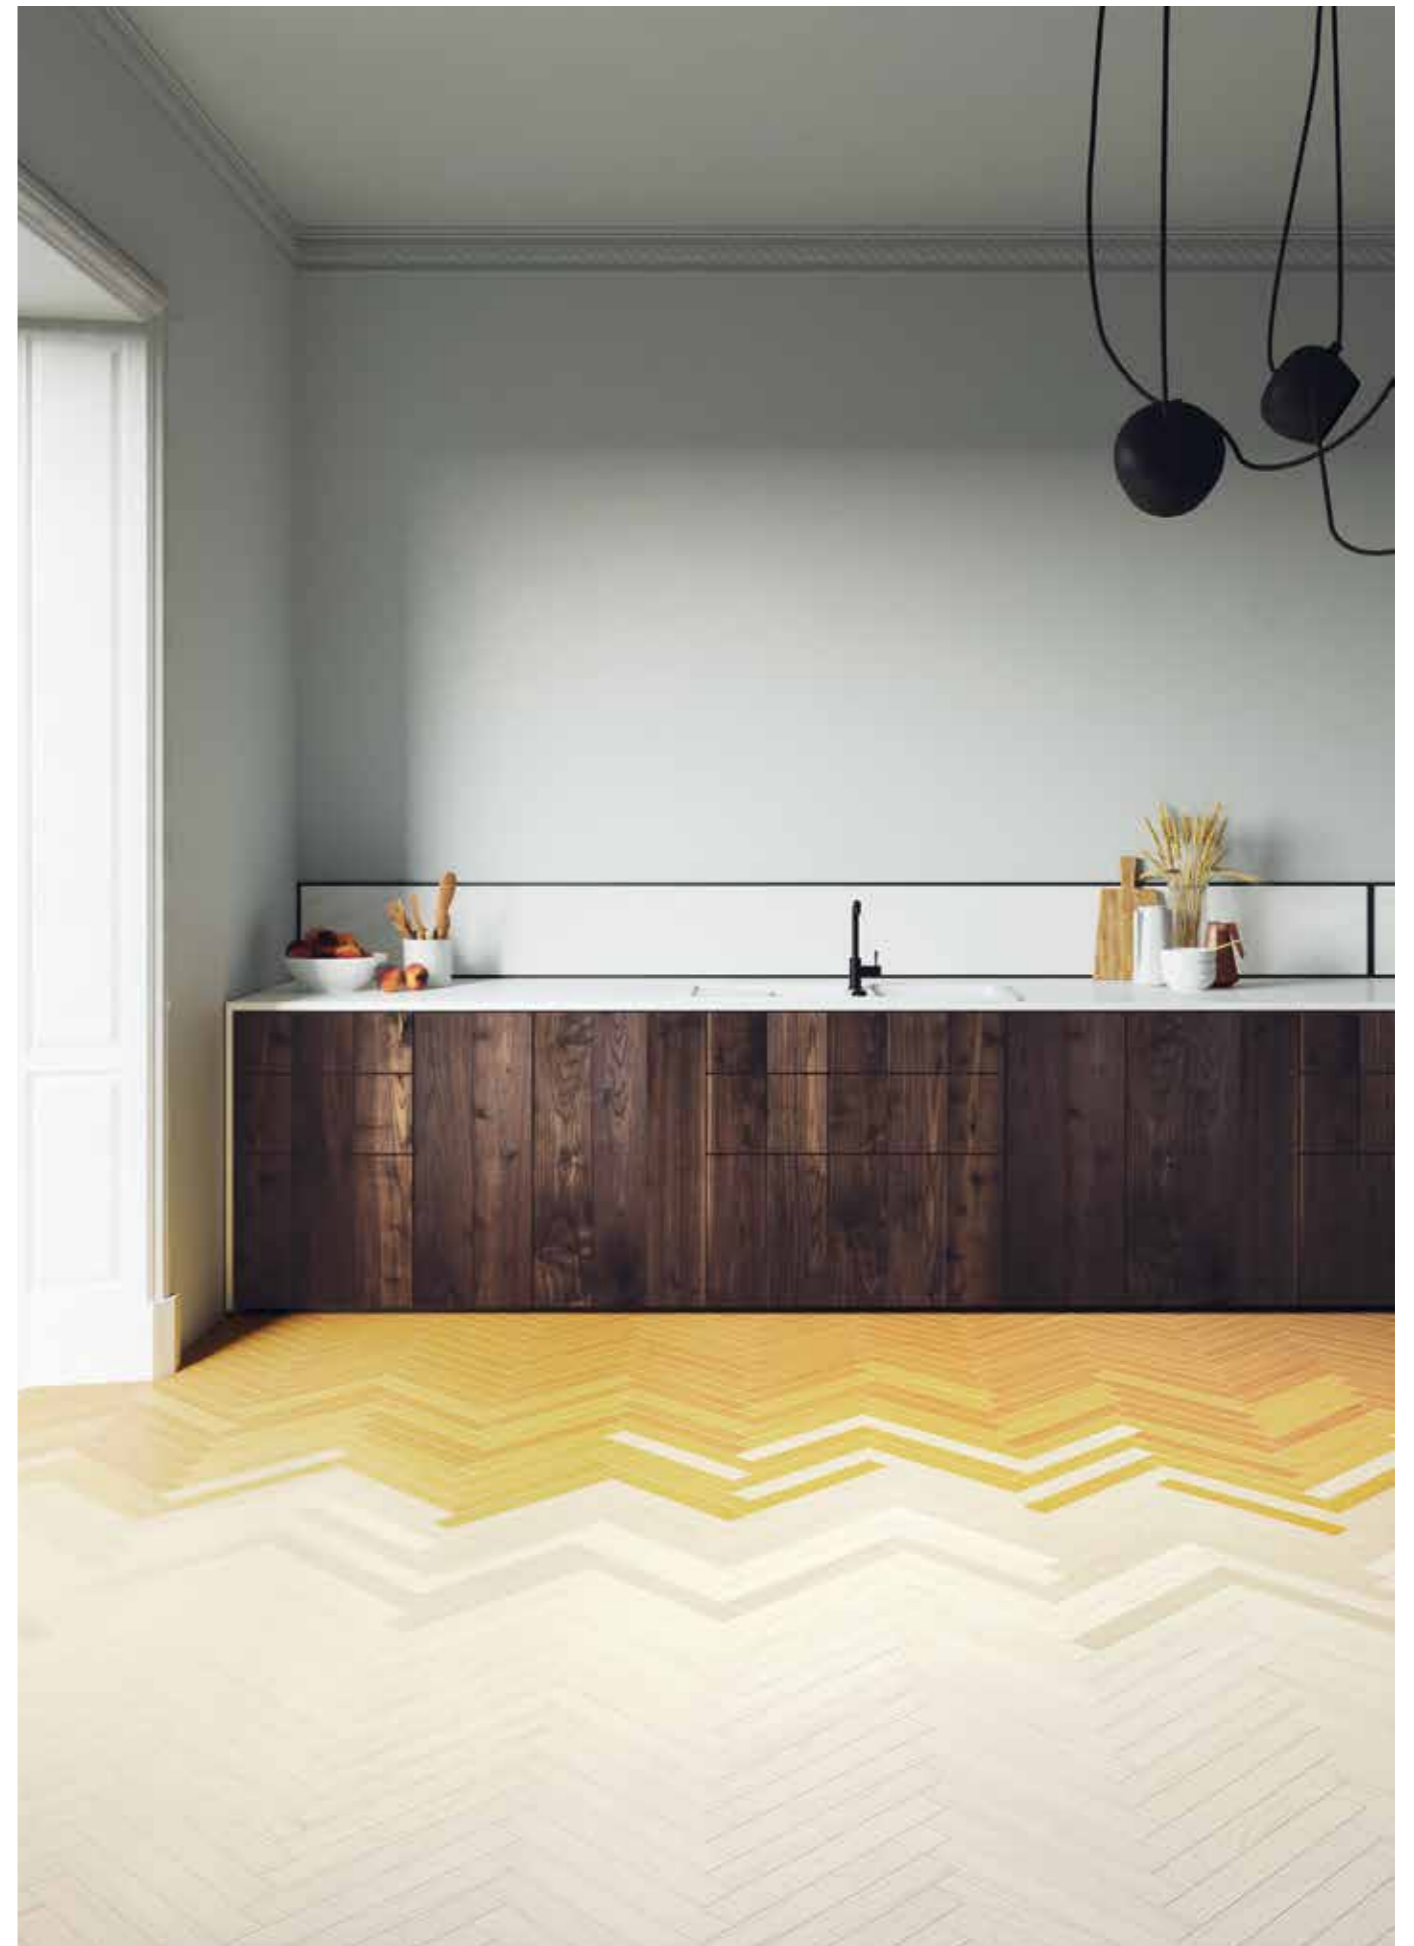

TC01 - WHITE - 10%

TC19 - PURE WHITE - 15%

**SIMULATION 2**  
KITCHEN

→ Floor

TC08 - 20%

TC09 - 10%

TC02 - BEIGE - 10%

TC01 - WHITE - 60%