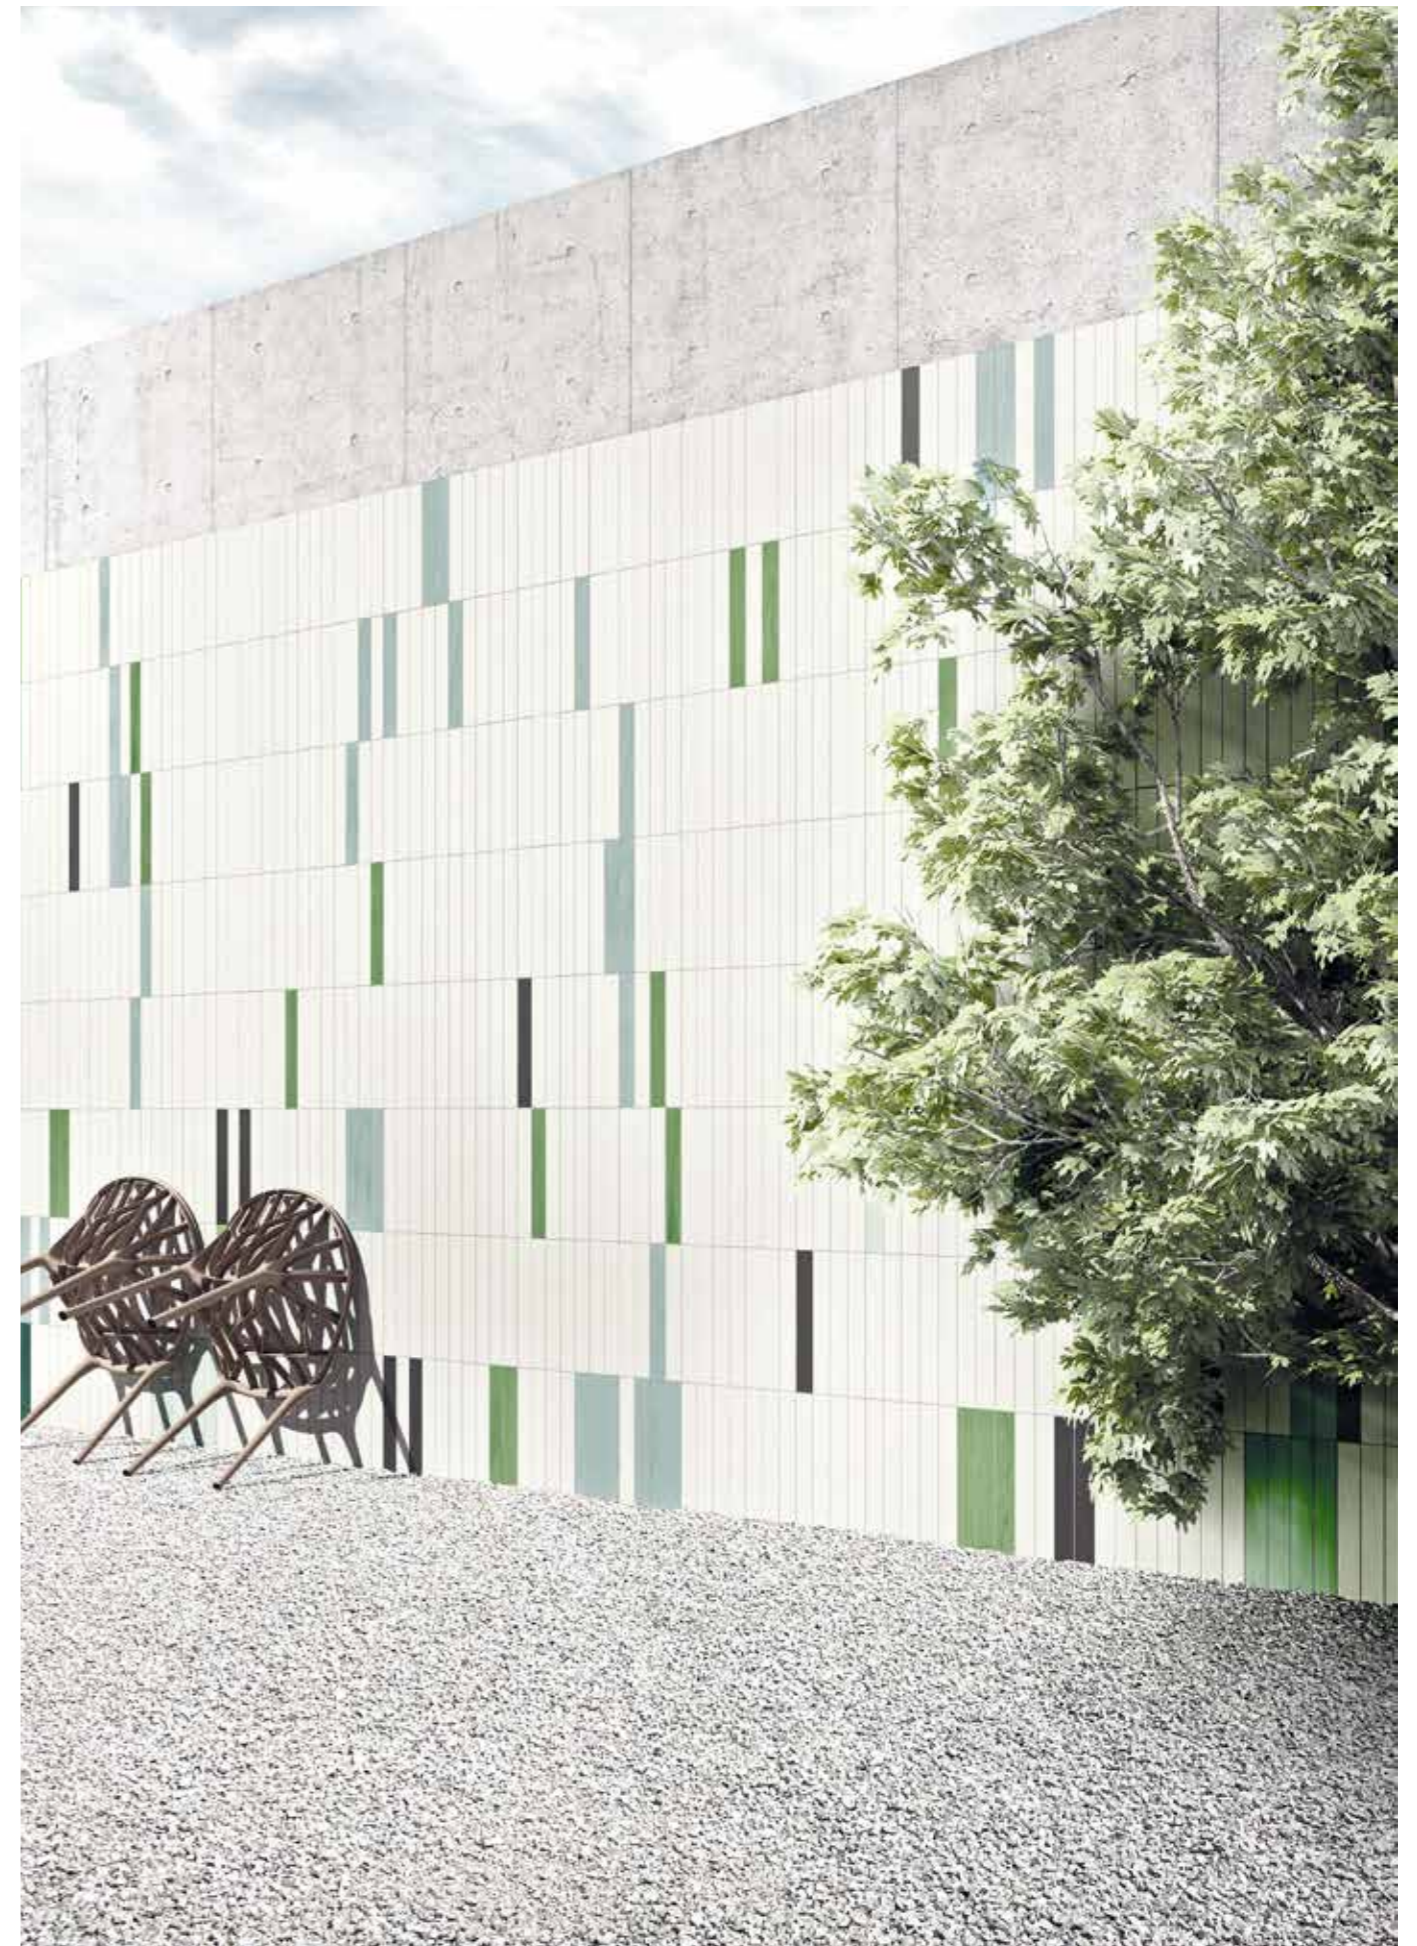

**SIMULATION 4**  
OUTDOOR

→ Wall

TC12 - 10%

TC16 - 10%

TC19 - PURE WHITE - 70%

TC20 - PURE BLACK - 10%

**DIVERTITEVI A TROVARE NUOVE COMBINAZIONI!**  
ENJOY AND FIND YOUR OWN ONES!