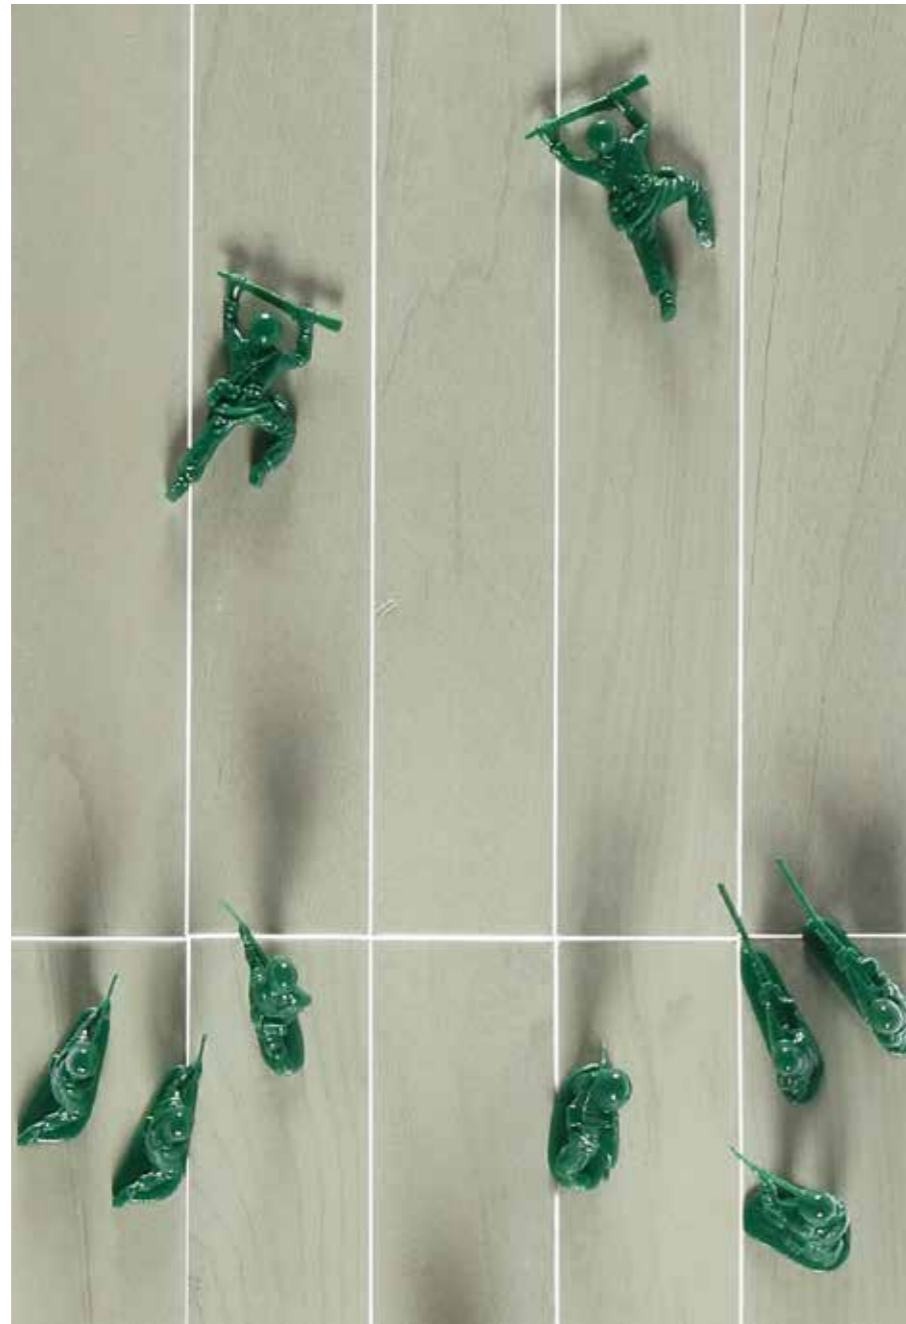

**SIMULATION 4**  
OUTDOOR

→ Wall

TC12 - 10%

TC16 - 10%

TC19 - PURE WHITE - 70%

TC20 - PURE BLACK - 10%

**DIVERTITEVI A TROVARE NUOVE COMBINAZIONI!**  
ENJOY AND FIND YOUR OWN ONES!