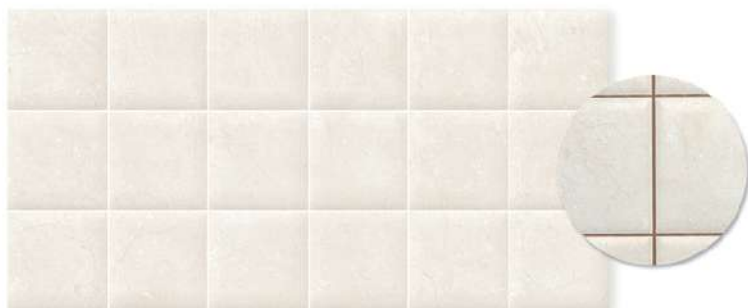

NORD

30 x 60 cm (Pre-cut 10 x 10) · 12" x 24" (Pre-cut 4" x 4")

GLOSSY FINISH · ACABADO BRILLO

Pre-cortado
Pre-cut

Pasta Roja
Red Body Tiles

Revestimiento
Wall Tiles

Acabado Brillo
Glossy Finish

Variación gráfica suave
Slight variation

Nord Cream

30 x 60 CM (Pre-cut 10 x 10 cm)

GT6