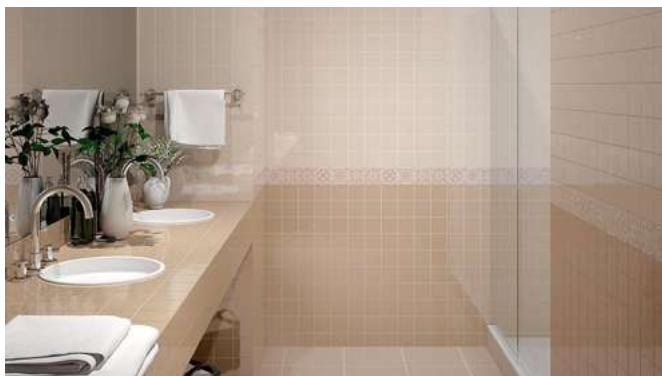

tel: (+34) 964 657 738
fax: (+34) 964 322 151

www.absolutkeramika.com
info@absolutkeramika.com

The results shown are approximate. This document does not constitute a contractual relationship. To order or check availability of products, contact the company.