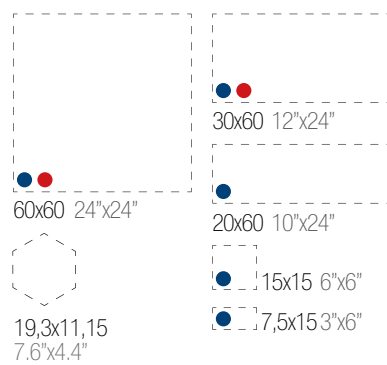

6 FORMATI

SIZES
10mm

2 SUPERFICI

SURFACES
LAPPATO - LAPPED
NATURALE - NATURAL

5 COLORI

COLOURS

4 DECORI

DECORS

● Natural Rectified
Natural Rectified

● Lapped Rectified
Lapped Rectified