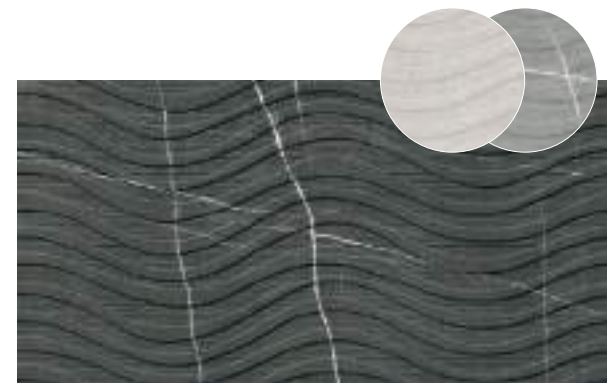

B85 Kairos Pearl Matt 59,5x119,2 Rect.
B85 Kairos Grey Matt 59,5x119,2 Rect.
B85 Kairos Graphite Matt 59,5x119,2 Rect.

B49 Kairos Pearl Matt 75x75 Rect.
B49 Kairos Grey Matt 75x75 Rect.
B49 Kairos Graphite Matt 75x75 Rect.