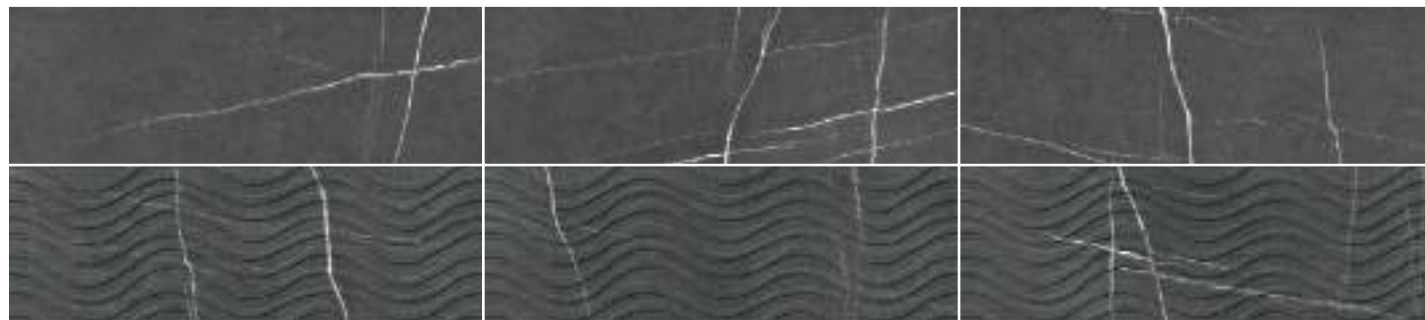

# Kairos

WHITE BODY | PASTA BLANCA  
30x90 · 12"x36" 60x60 · 24"x24"

30x90 · 12x36"  
32 design / diseños

60x60 · 24x24"  
48 design / diseños

PEARL

GREY

GRAPHITE

B69 Kairos Pearl Matt 29,5x90 Rect.  
B69 Kairos Grey Matt 29,5x90 Rect.  
B69 Kairos Graphite Matt 29,5x90 Rect.