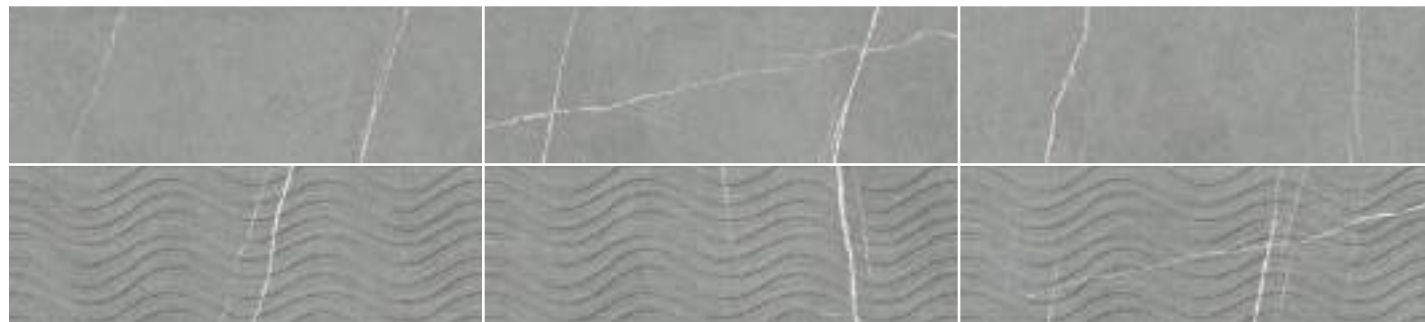

# Kairos

WHITE BODY | PASTA BLANCA  
30x90 · 12"x36" 60x60 · 24"x24"

30x90 · 12x36"  
32 design / diseños

60x60 · 24x24"  
48 design / diseños

PEARL

GREY

GRAPHITE

B69 Kairos Pearl Matt 29,5x90 Rect.  
B69 Kairos Grey Matt 29,5x90 Rect.  
B69 Kairos Graphite Matt 29,5x90 Rect.