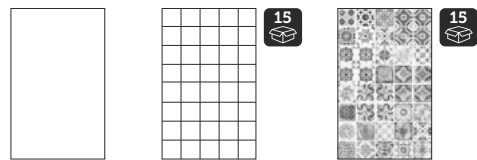

MONCOFAR MATE

WHITE (PREI)

WHITEBLACK (PREI)

WHITEBLUE (PREI)

MULTI (PREI)

BLACK (PREI)

BLUE (PREI)

ADDITIONAL INFORMATION: / INFORMACIÓN ADICIONAL:

These tiles must be placed with a 2mm joint, to achieve the proper aesthetic look intended as a mosaic. Afterwards, you must use the correct joint material. Near humid areas, you must use a waterproof joint.

This product has different designs in the same box, in a random pattern.

Este producto posee varios diseños diferentes que se sirven en la misma caja de forma aleatoria.

SIZES: / FORMATOS:

MONCOFAR
25x40 cm/10"x16"
M152