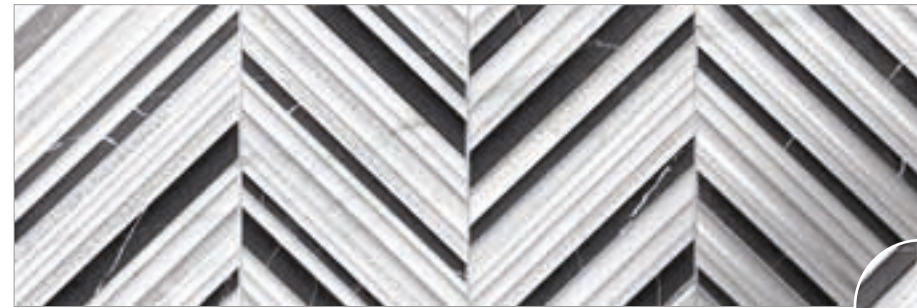

SELECTA CARRARA WHITE PLUS

WHITE BODY | PASTA BLANCA

40x120cm Rect.
16x47" Rect.