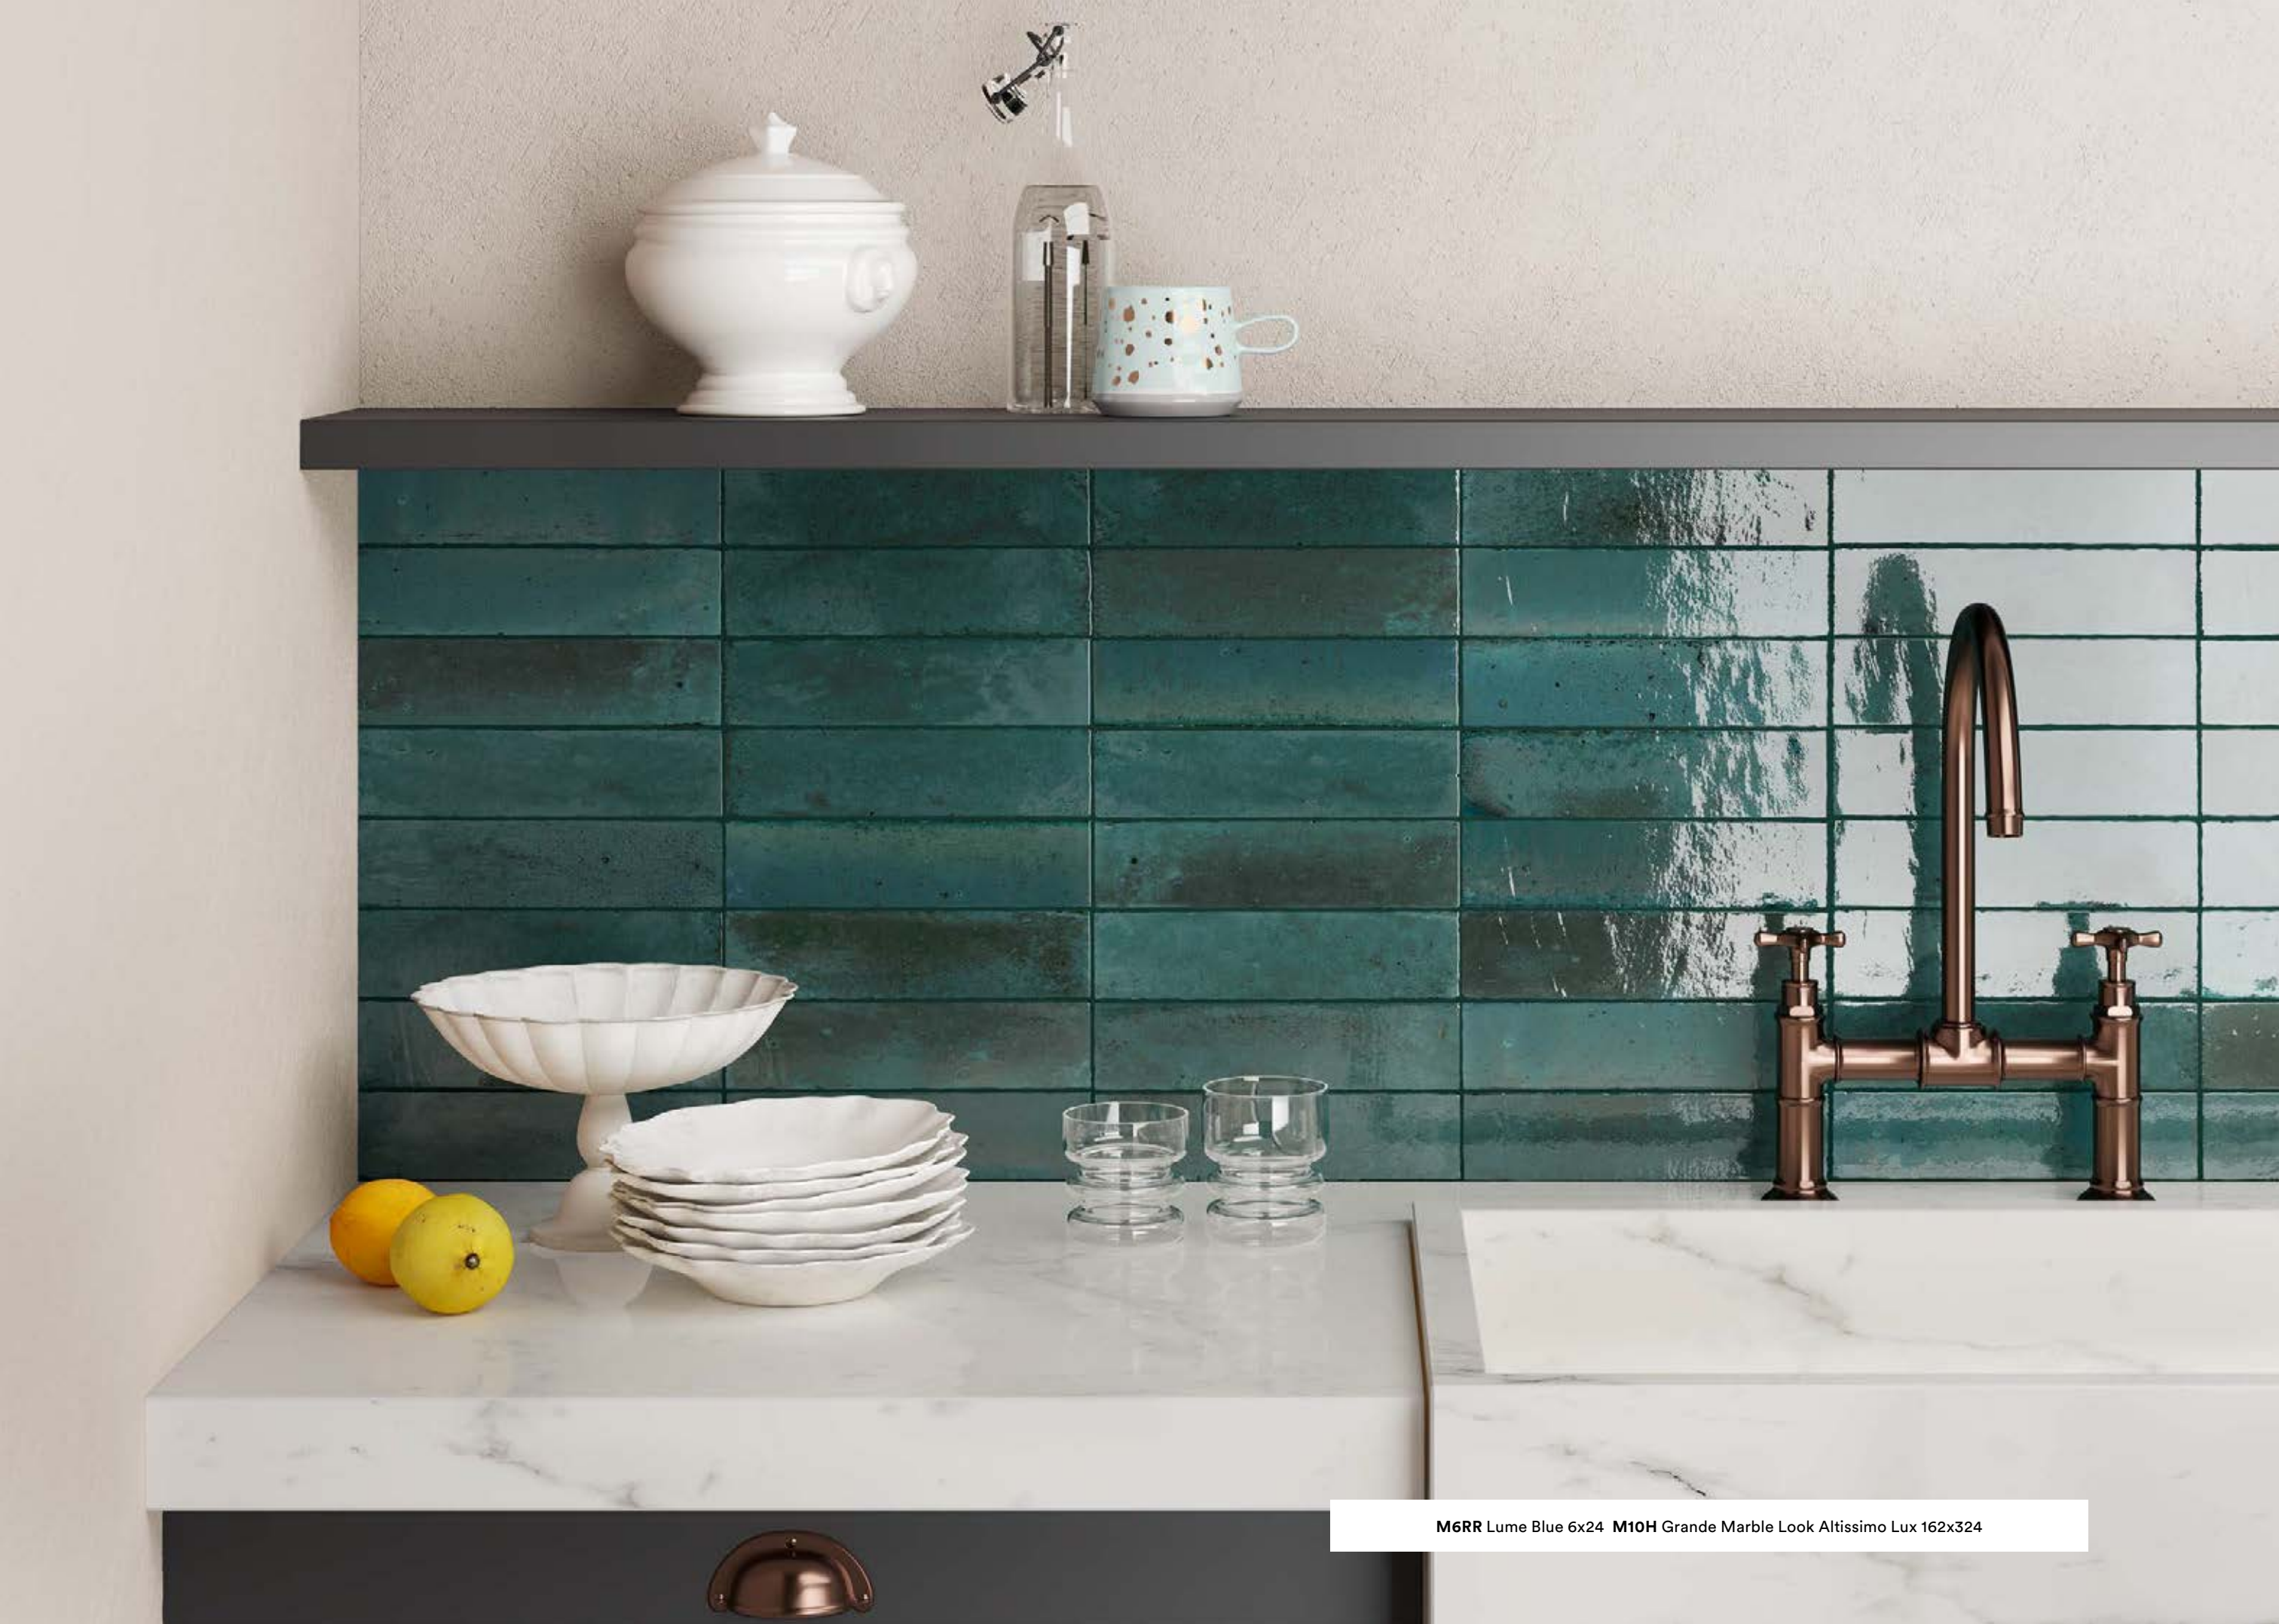

MA9P Lume Off White 6x24 **M9SR** Cementum Olive Rettificato 60x120
M9DC Grande Stone Look Porfido Greenery Fiammato 20mm Strutt. 162x324

M6RR Lume Blue 6x24 M10H Grande Marble Look Altissimo Lux 162x324