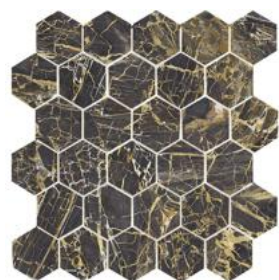

---

**SERIES**  
**BLACK GOLDEN**

---

120x260 (48"x102")  
120x120 (48"x48")  
60x120 (24"x48")

## BLACK

**BLACK GOLDEN MATE** | 120x260 (48"x102")  
G.198 | Porcelain | Coloured body

**BLACK GOLDEN PULIDO** | 120x260 (48"x102")  
G.199 | Porcelain | Coloured body

**BLACK GOLDEN PULIDO** | 120x120 (48"x48")  
G.192 | Porcelain | Coloured body

BLACK GOLDEN PULIDO | 60x120 (24"x48")  
G.177 | Porcelain | White body tile

HEXAGONO BLACK GOLDEN PULIDO | 30x30 (12"x12")  
SP.2051 | Porcelain | White body tile

MOSAICO BLACK GOLDEN PULIDO | 30x30 (12"x12")  
SP.2041 | Porcelain | White body tile