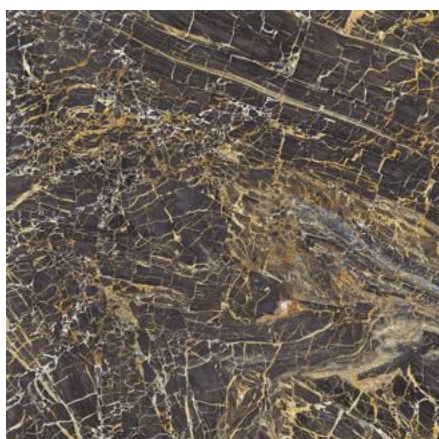

---

**SERIES**  
**BLACK GOLDEN**

---

120x260 (48"x102")  
120x120 (48"x48")  
60x120 (24"x48")

## BLACK

**BLACK GOLDEN MATE** | 120x260 (48"x102")  
G.198 | Porcelain | Coloured body

**BLACK GOLDEN PULIDO** | 120x260 (48"x102")  
G.199 | Porcelain | Coloured body

**BLACK GOLDEN PULIDO** | 120x120 (48"x48")  
G.192 | Porcelain | Coloured body

BLACK GOLDEN PULIDO | 60x120 (24"x48")  
G.177 | Porcelain | White body tile

HEXAGONO BLACK GOLDEN PULIDO | 30x30 (12"x12")  
SP.2051 | Porcelain | White body tile

MOSAICO BLACK GOLDEN PULIDO | 30x30 (12"x12")  
SP.2041 | Porcelain | White body tile