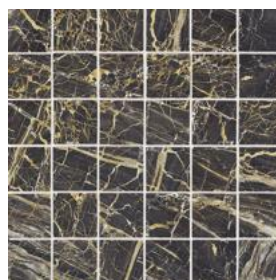

---

**SERIES**  
**BLACK GOLDEN**

---

120x260 (48"x102")  
120x120 (48"x48")  
60x120 (24"x48")

## BLACK

**BLACK GOLDEN MATE** | 120x260 (48"x102")  
G.198 | Porcelain | Coloured body

**BLACK GOLDEN PULIDO** | 120x260 (48"x102")  
G.199 | Porcelain | Coloured body

**BLACK GOLDEN PULIDO** | 120x120 (48"x48")  
G.192 | Porcelain | Coloured body

BLACK GOLDEN PULIDO | 60x120 (24"x48")  
G.177 | Porcelain | White body tile

HEXAGONO BLACK GOLDEN PULIDO | 30x30 (12"x12")  
SP.2051 | Porcelain | White body tile

MOSAICO BLACK GOLDEN PULIDO | 30x30 (12"x12")  
SP.2041 | Porcelain | White body tile