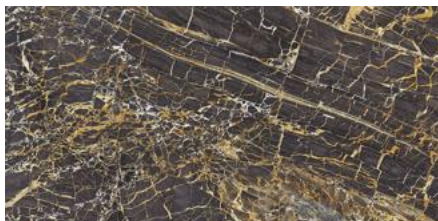

## BLACK

**BLACK GOLDEN MATE** | 120x260 (48"x102")  
G.198 | Porcelain | Coloured body

**BLACK GOLDEN PULIDO** | 120x260 (48"x102")  
G.199 | Porcelain | Coloured body

**BLACK GOLDEN PULIDO** | 120x120 (48"x48")  
G.192 | Porcelain | Coloured body

BLACK GOLDEN PULIDO | 60x120 (24"x48")  
G.177 | Porcelain | White body tile

HEXAGONO BLACK GOLDEN PULIDO | 30x30 (12"x12")  
SP.2051 | Porcelain | White body tile

MOSAICO BLACK GOLDEN PULIDO | 30x30 (12"x12")  
SP.2041 | Porcelain | White body tile