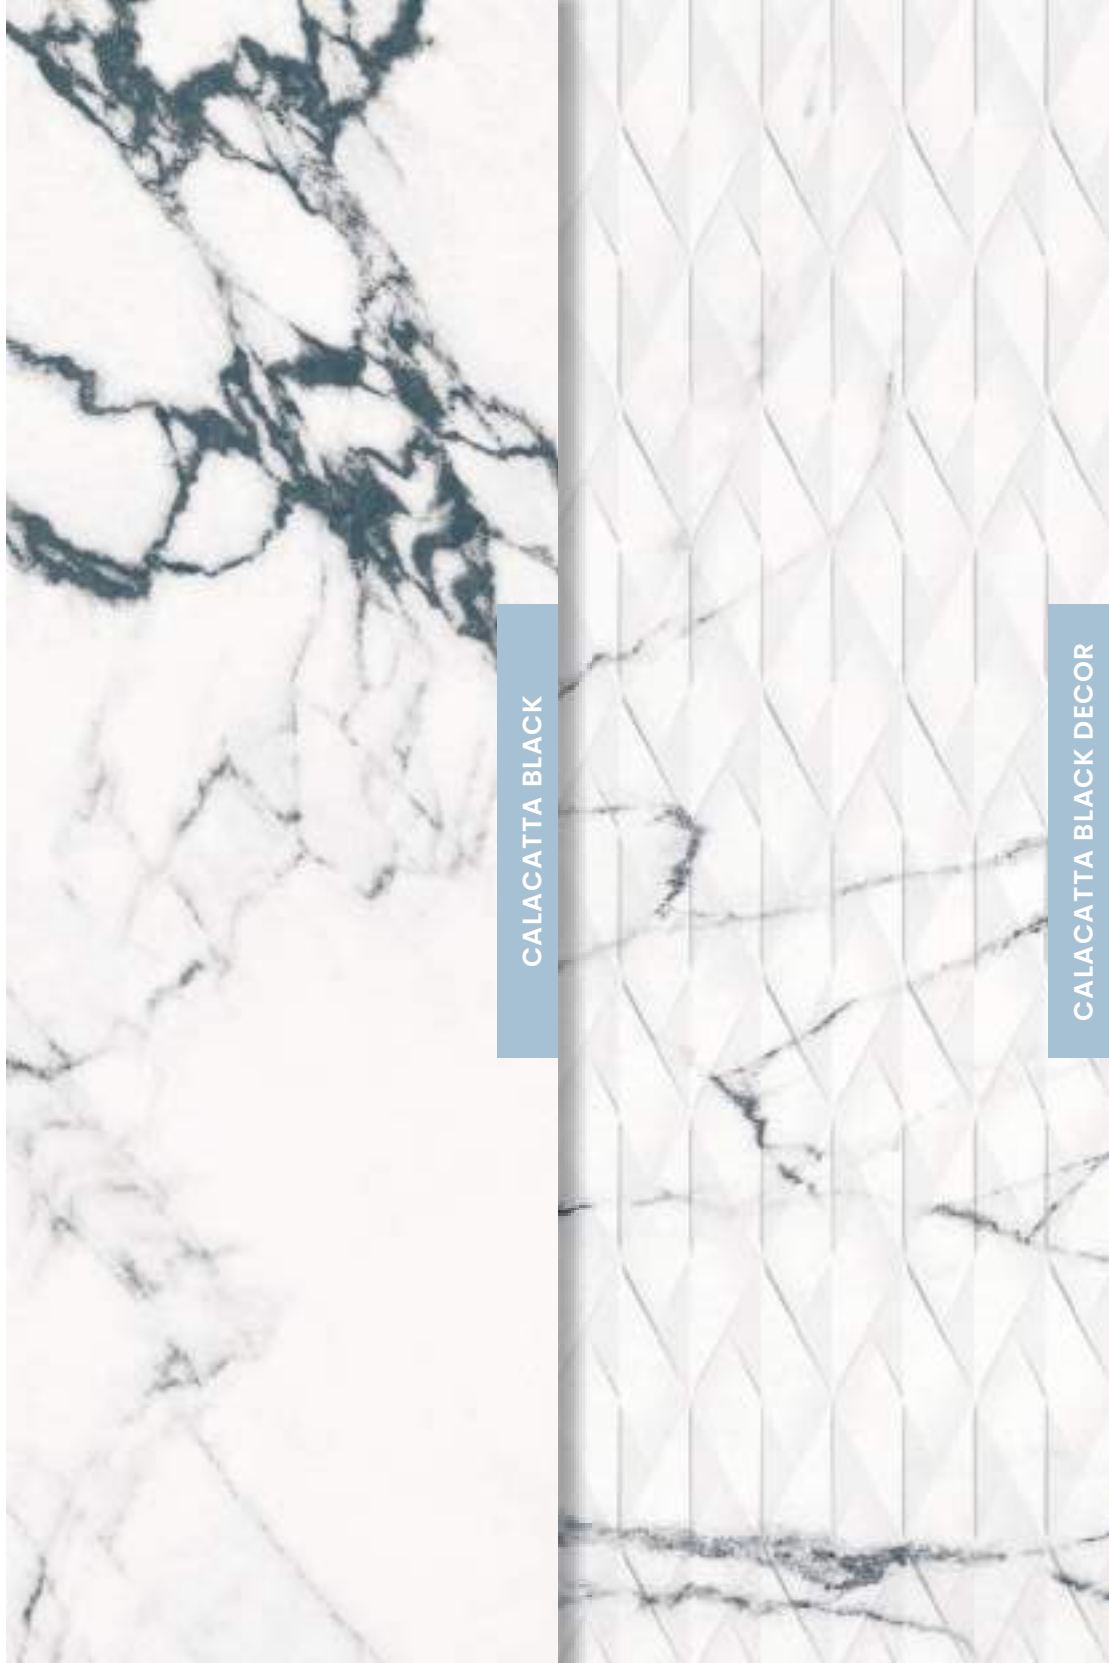

WALL · CALACATTA BLACK DECOR SHINY 29,5X90 RECT.

CALACATTA BLACK

CALACATTA BLACK DECOR