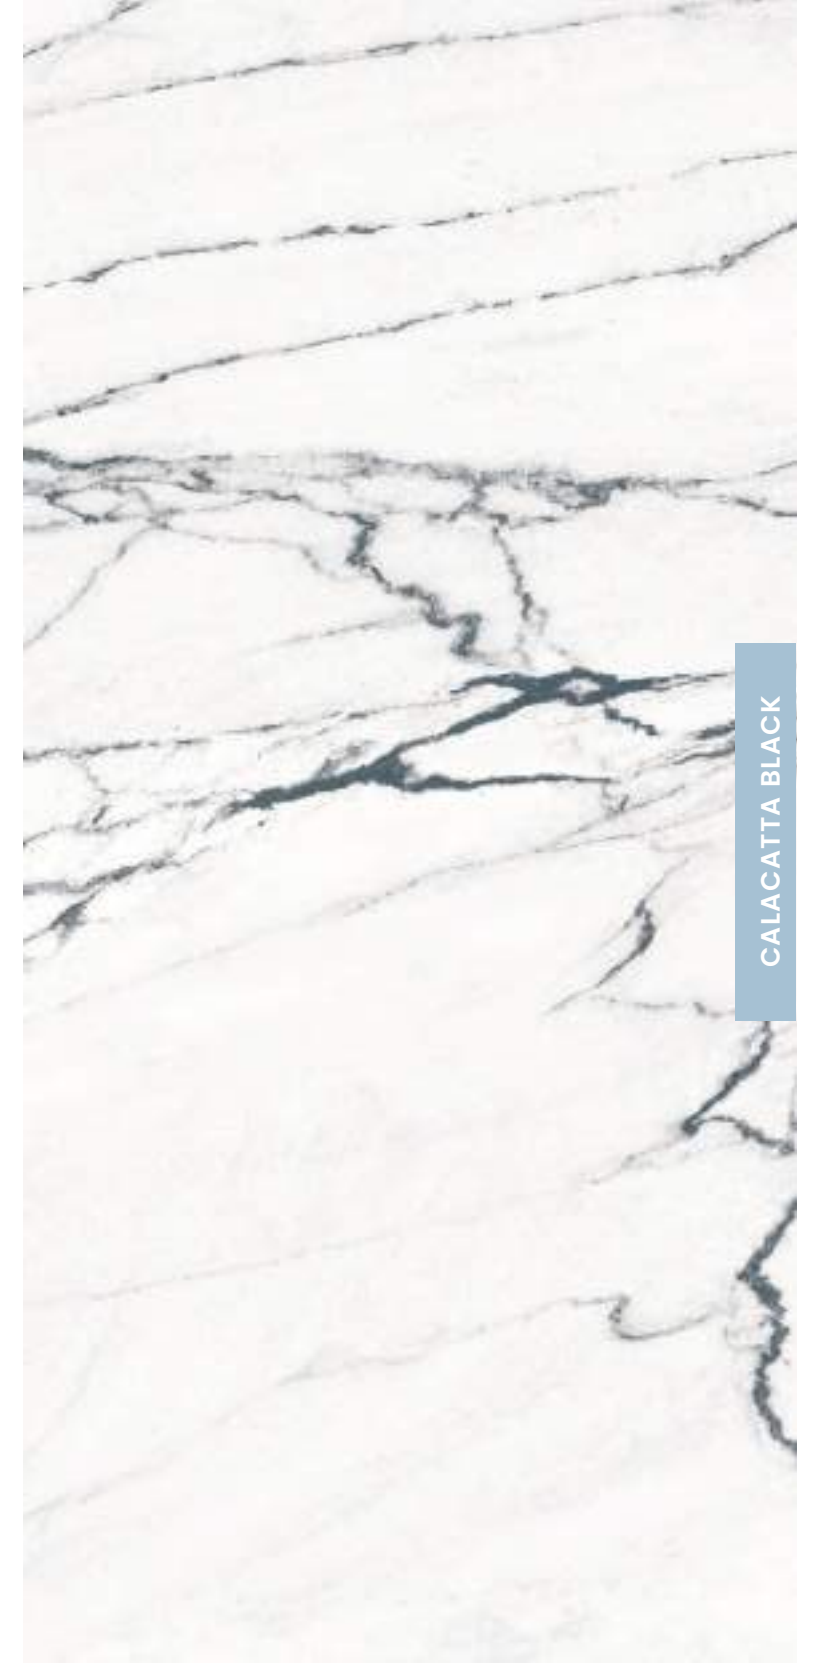

CALACATTA BLACK