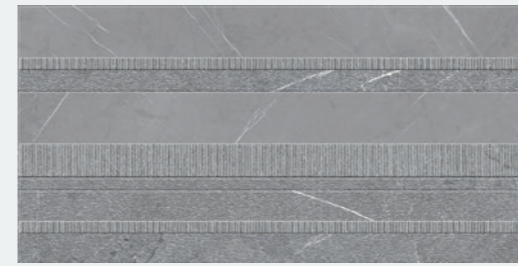

#CreateYourOwnUniverse_gayaforesTiles

Pearl

CARVEN

#Stone_gayaforesPorcelain