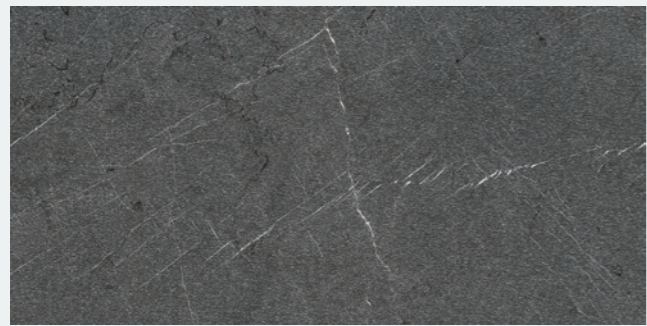

Pearl

Grey

Dark

GF-20045  
Mosaico Carven 30x30 / 11,8"x11,8"

Pearl

Grey

Dark

#CreateYourOwnUniverse\_gayaforesTiles