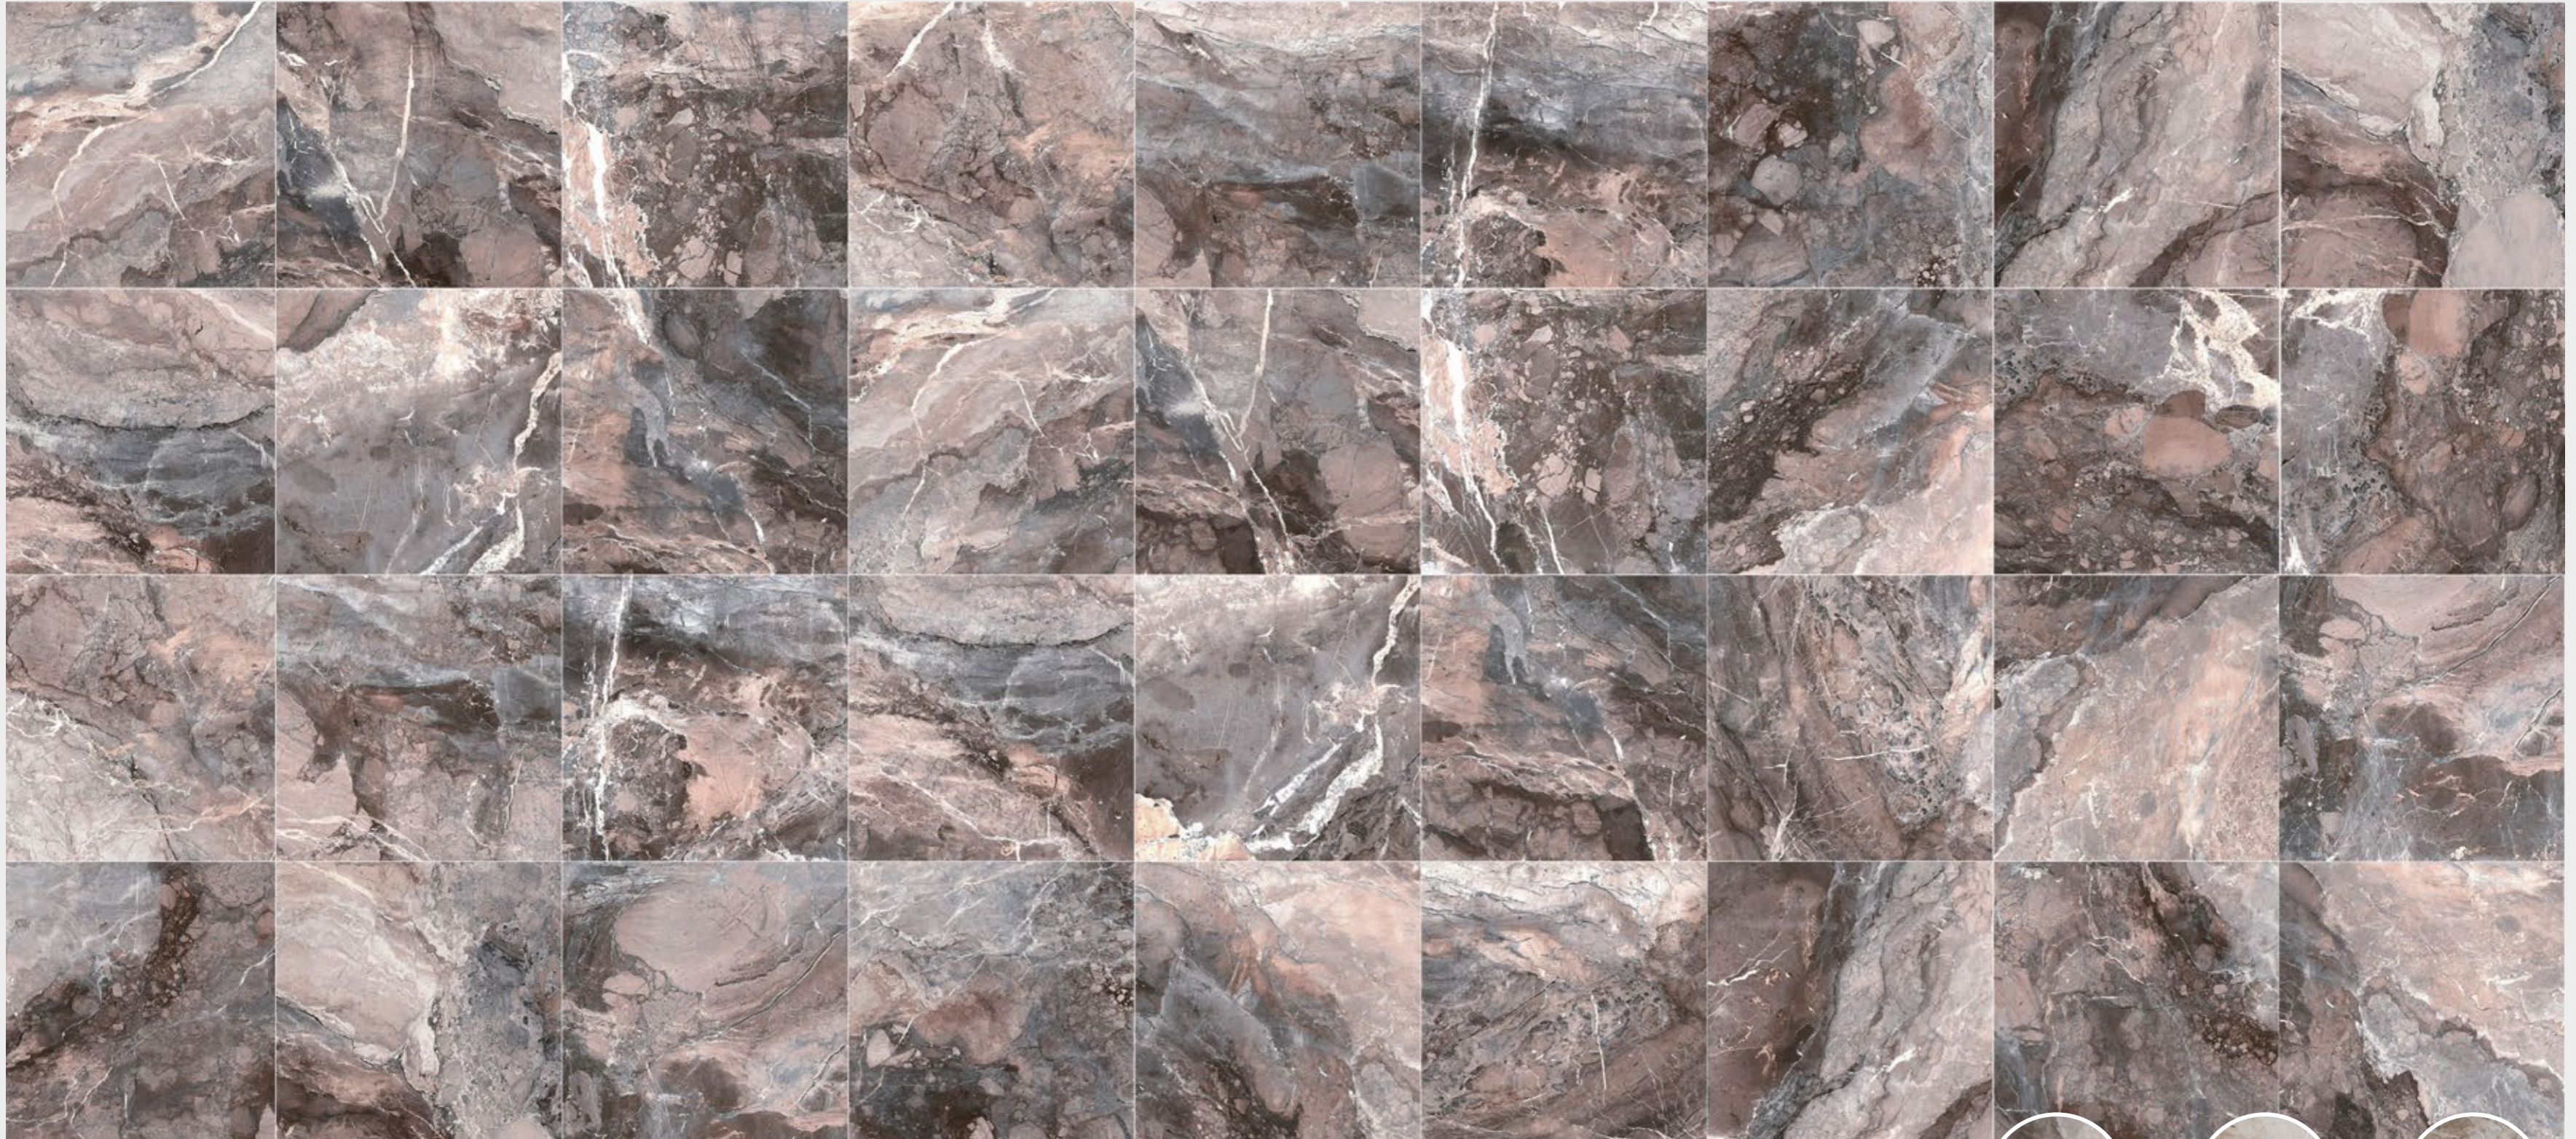

Café

AT **LUSSO CAFÉ 75X75**

Gris

Crema

Café

AT **LUSSO GRIS 60X60/60,8X60,8**

Gris

Crema