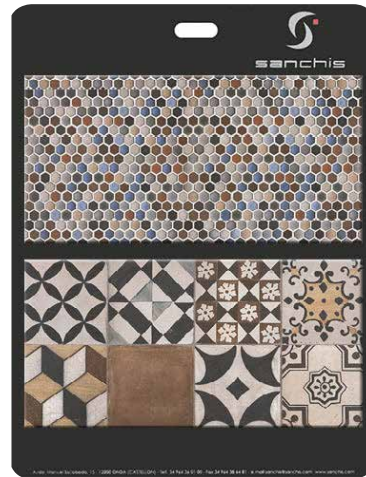

EVE08

DECOR HEXATILE + DECOR HIDRAULICO
30x60