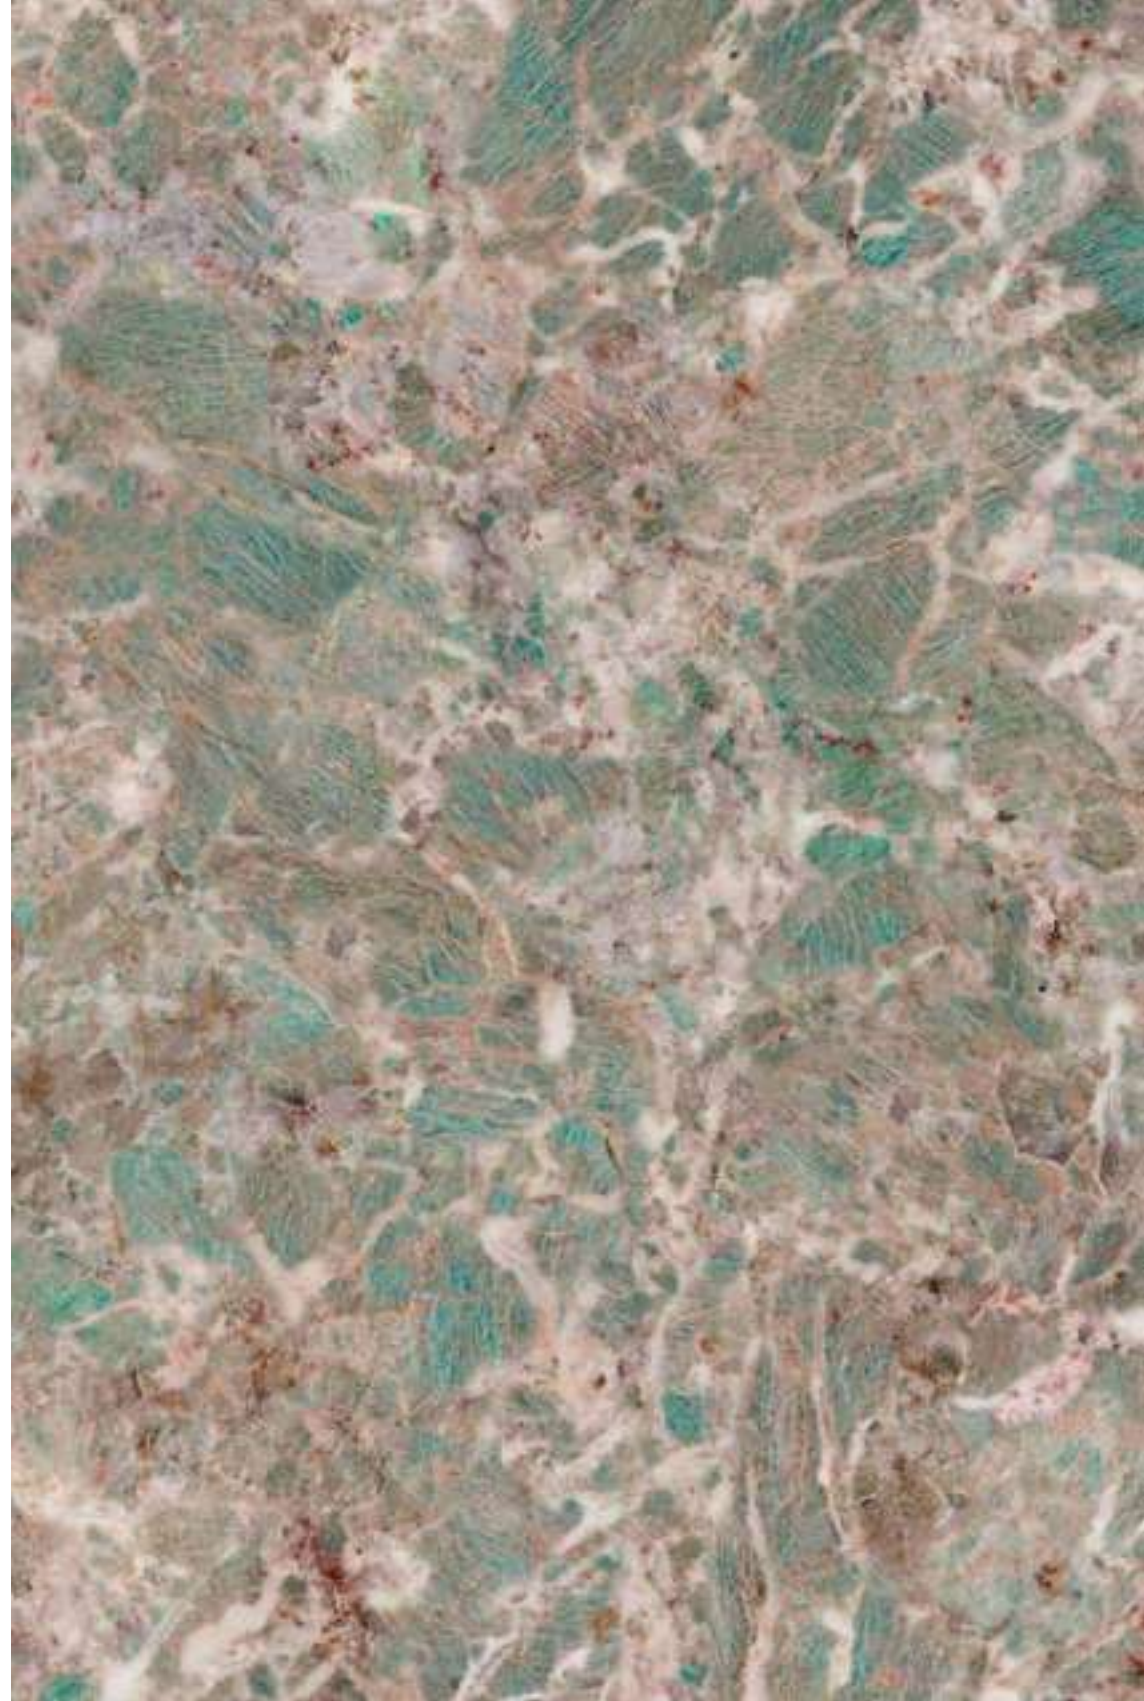

AMAZONITE

AMAZONITE POL RECT.
60X120 / 24"X48" P34/M

AMAZONITE POL RECT.
120X120 / 24"X48" P52/M

Amazonite preserves the timeless beauty of amazonite stone creating exclusive settings and refined atmospheres. The series is able to decorate spaces in an elegant way, with intense and delicate shades and harmonious nuances.

Amazonite conserva la belleza atemporal de la piedra amazonita para crear ambientes exclusivos y atmósferas refinadas. La serie es capaz de decorar por sí misma los espacios de manera elegante, con tonalidades intensas y delicados y armoniosos matices.