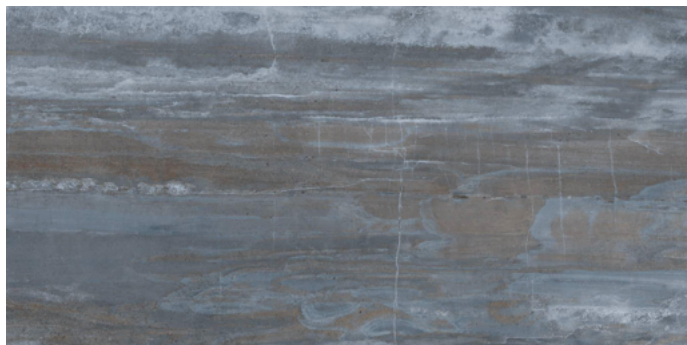

BLUE

FOSSIL BLUE | 60x120 (24"x48")
G.88 | Porcelain | White body tile

FOSSIL BLUE | 20x120 (8"x48")
G.90 | Porcelain | White body tile

FOSSIL BLUE | 30x60 (12"x24")
G.79 | Porcelain | White body tile

GREY

FOSSIL GREY | 60x120 (24"x48")
G.88 | Porcelain | White body tile

FOSSIL GREY | 20x120 (8"x48")
G.90 | Porcelain | White body tile

FOSSIL GREY | 30x60 (12"x24")
G.79 | Porcelain | White body tile

PEARL

FOSSIL PEARL | 60x120 (24"x48")
G.88 | Porcelain | White body tile

FOSSIL WHITE | 20x120 (8"x48")
G.90 | Porcelain | White body tile

FOSSIL WHITE | 30x60 (12"x24")
G.79 | Porcelain | White body tile