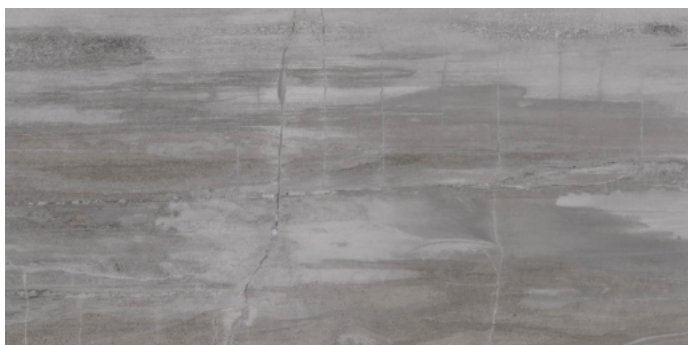

BLUE

FOSSIL BLUE | 60x120 (24"x48")
G.88 | Porcelain | White body tile

FOSSIL BLUE | 20x120 (8"x48")
G.90 | Porcelain | White body tile

FOSSIL BLUE | 30x60 (12"x24")
G.79 | Porcelain | White body tile

GREY

FOSSIL GREY | 60x120 (24"x48")
G.88 | Porcelain | White body tile

FOSSIL GREY | 20x120 (8"x48")
G.90 | Porcelain | White body tile

FOSSIL GREY | 30x60 (12"x24")
G.79 | Porcelain | White body tile

PEARL

FOSSIL PEARL | 60x120 (24"x48")
G.88 | Porcelain | White body tile

FOSSIL WHITE | 20x120 (8"x48")
G.90 | Porcelain | White body tile

FOSSIL WHITE | 30x60 (12"x24")
G.79 | Porcelain | White body tile