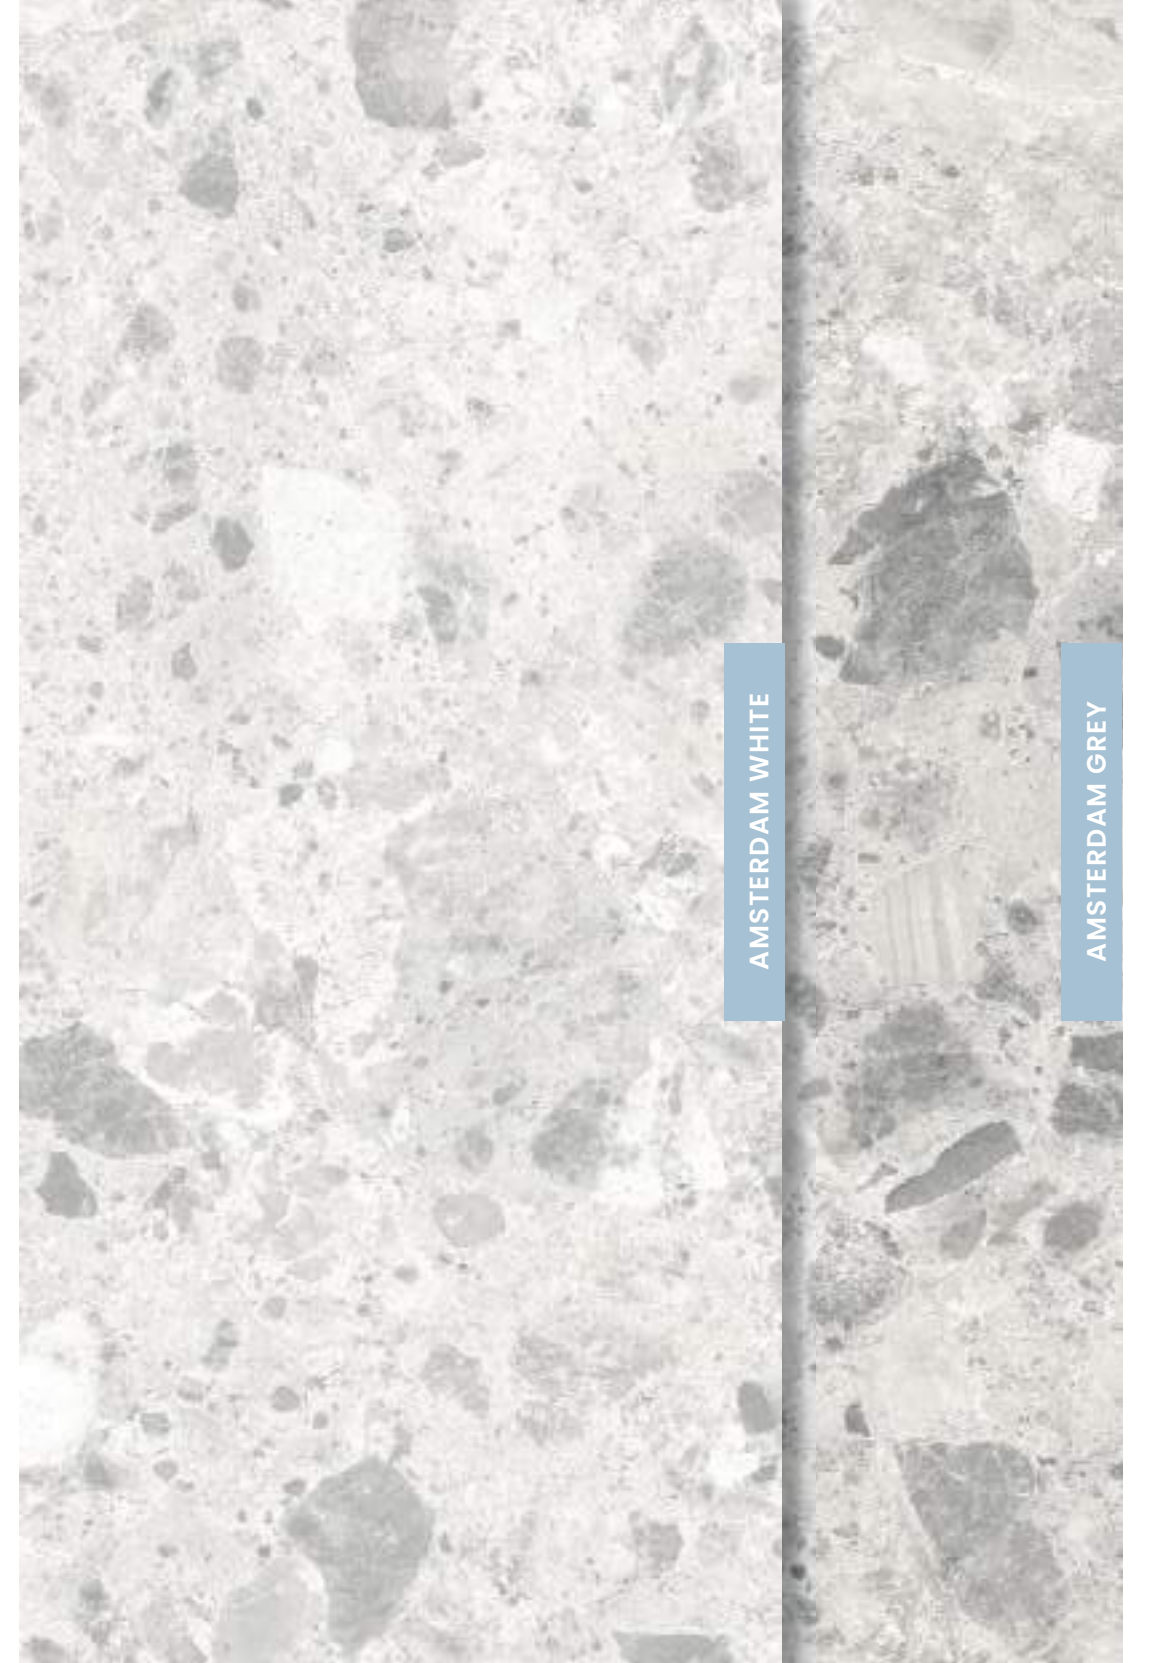

Amsterdam

60x120 24"x48" · 120x120 48"x48"

Acudimos a los lugares más recónditos del mundo para tomar la piedra natural y reproducirla en nuestras colecciones de porcelánico.

Amsterdam es precisamente eso, una réplica de la roca italiana Ceppo di Gré pero ligeramente reformulada, gracias a su infinidad de matices y grandes cantos incrustados. En acabado Grey para quienes prefieran la versión más fiel de la piedra; y White, para aquellos que quieran dotar de mayor calma y serenidad al interiorismo.

We have travelled to the four corners of the earth to experience the most beautiful in natural stone and recreate it in our porcelain collections.

With Amsterdam, we have done just that. It is a replica of the Italian Ceppo di Gré stone which has been slightly reformulated, thanks to its infinite nuances and large inlaid edges. It comes in either a Grey finish for those who are looking for a faithful replica; or a White finish, for those in search of greater calm and serenity in their interior.

FLOOR INSIDE · AMSTERDAM GREY SATIN 60X120 RECT. | FLOOR OUTSIDE · AMSTERDAM GREY GRIP 60X120 RECT.

FLOOR · AMSTERDAM WHITE POLISHED 120X120 RECT.

AMSTERDAM WHITE

AMSTERDAM GREY

WHITE

GREY

Amsterdam

PORCELAIN | PORCELÁNICO
60x120 · 24"x48" 120x120 · 48"x48"

60x120 · 24x48"
16 design / diseños

120x120 · 48x48"
8 design / diseños

B18 Amsterdam White Polished 120x120 Rect.
B18 Amsterdam Grey Polished 120x120 Rect.
B76 Amsterdam White Satin 120x120 Rect.
B76 Amsterdam Grey Satin 120x120 Rect.
B105 Amsterdam White Grip 120x120 Rect.
B105 Amsterdam Grey Grip 120x120 Rect.