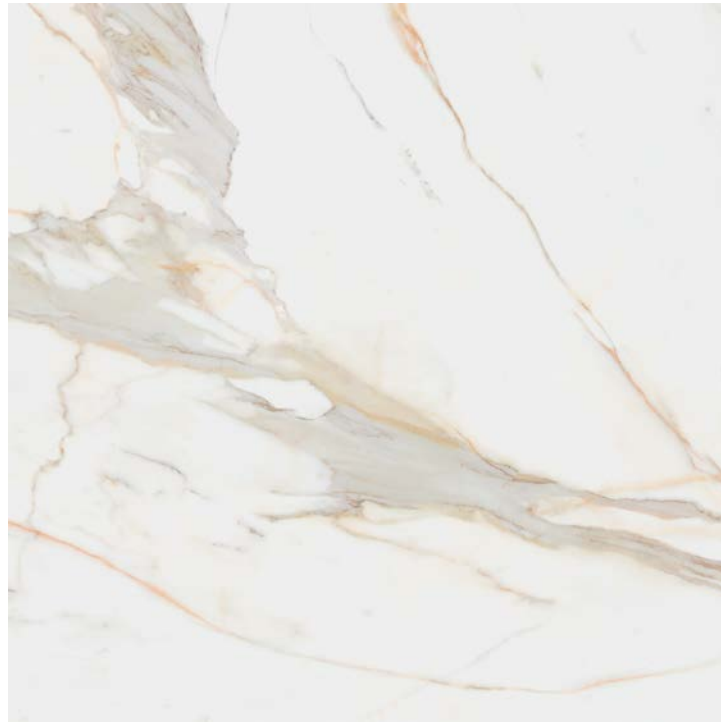

CALACATA GOLD

LEVIGLASS

Formatos / Sizes / Formats

| | |
|--------------------------------|-----------|
| 60x120 23,62"x47,24" | ▼ 10,5 mm |
| 30x60 11,81"x23,62" | ▼ 9,5 mm |
| REC. | REC. |

| | |
|---------------------------------|-----------|
| 120x120 47,24"x47,24" | ▼ 10,2 mm |
| 60x60 23,62"x23,62" | ▼ 9,5 mm |
| REC. | REC. |

| ● Calacata Gold | 60x120 | Rec. | M96 | 004.869.0001.11841 | LEVIGLASS | | | | |
|-----------------|---------|------|------|--------------------|-----------|--|--|--|--|
| ● Calacata Gold | 60x120 | Rec. | M83 | 017.869.0001.11484 | MATT | | | | |
| ● Calacata Gold | 30x60 | Rec. | M61 | 004.450.0001.11841 | LEVIGLASS | | | | |
| ● Calacata Gold | 30x60 | Rec. | M48 | 017.450.0001.11484 | MATT | | | | |
| ● Calacata Gold | 120x120 | Rec. | M150 | 004.120.0001.11841 | LEVIGLASS | | | | |
| ● Calacata Gold | 120x120 | Rec. | M123 | 017.120.0001.11484 | MATT | | | | |
| ● Calacata Gold | 60x60 | Rec. | M61 | 004.840.0001.11841 | LEVIGLASS | | | | |
| ● Calacata Gold | 60x60 | Rec. | M48 | 017.840.0001.11484 | MATT | | | | |