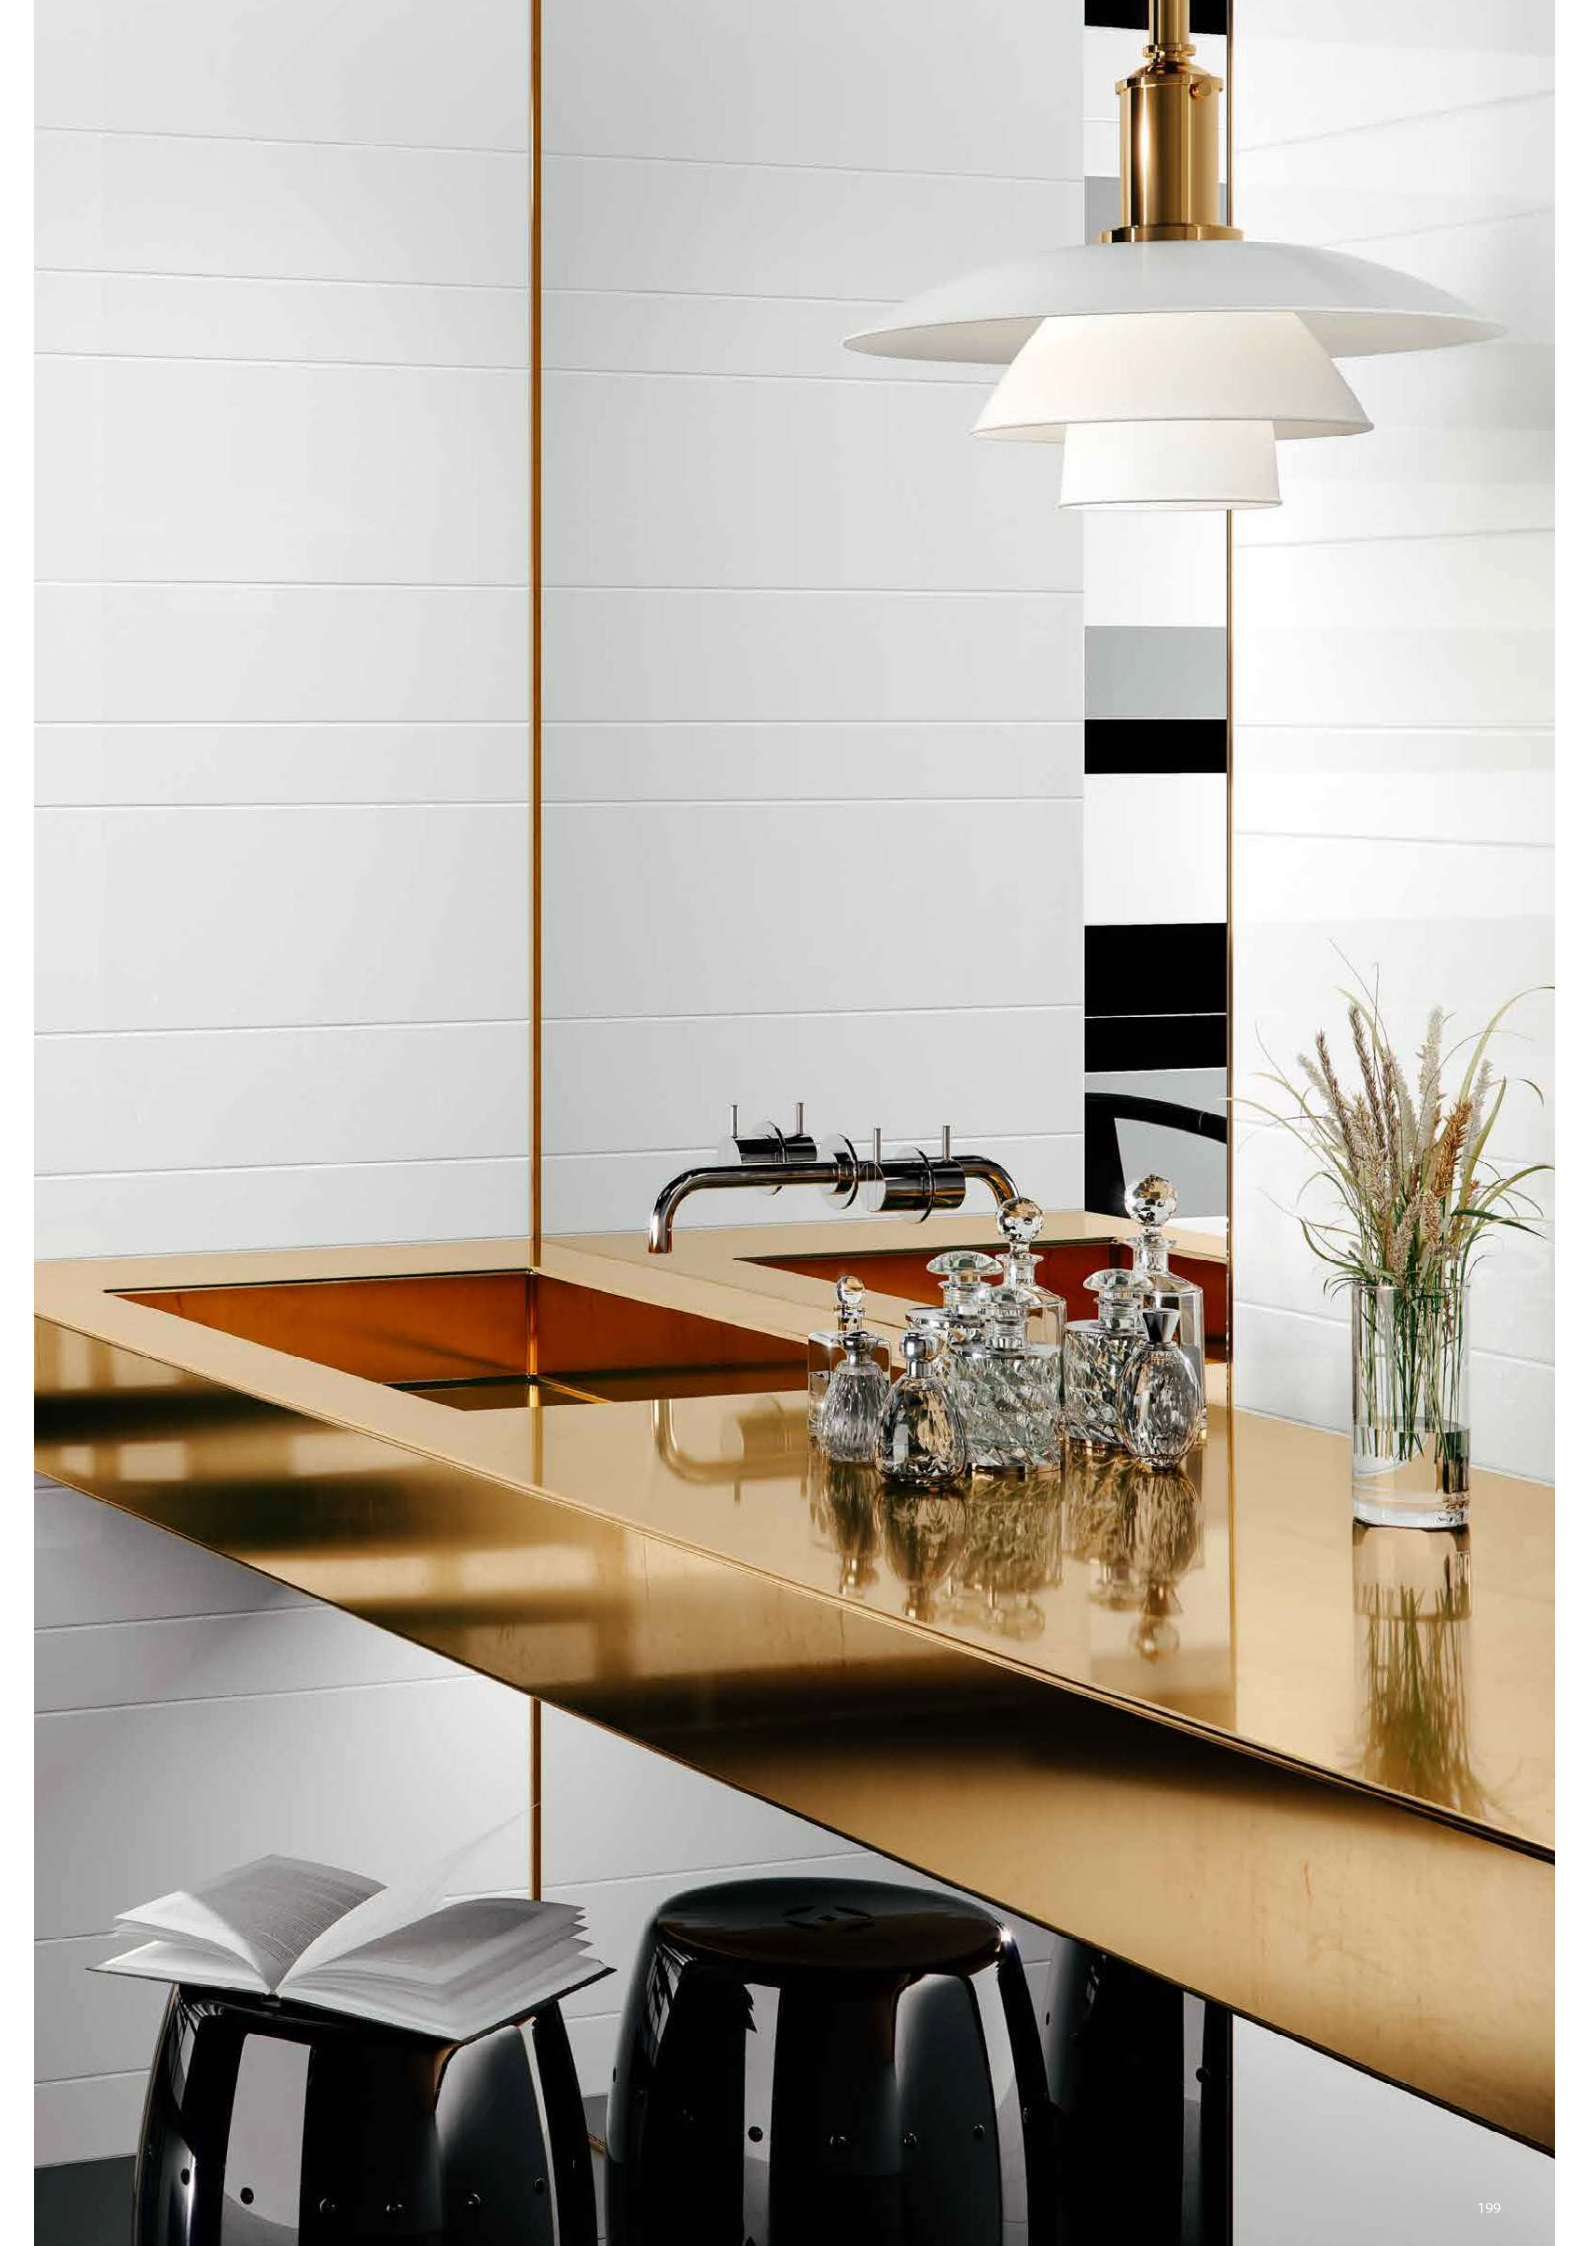

CONCEPT

CONCEPT

12 PEÇAS - 3 FORMATOS - 1 CAIXA // 12 PIECES - 3 SIZES - 1 BOX

Concept White Gloss CC06R
(20/12,4/7,4) x 60cm . (7,9"/4,9"/2,9") x 23,6" / R20

Concept Grey Gloss CC10R
(20/12,4/7,4) x 60cm . (7,9"/4,9"/2,9") x 23,6" / R21

Concept Red Gloss CC80R
(20/12,4/7,4) x 60cm . (7,9"/4,9"/2,9") x 23,6" / R24

Concept Black Gloss CC90R
(20/12,4/7,4) x 60cm . (7,9"/4,9"/2,9") x 23,6" / R21

Concept White Matte CC03R
(20/12,4/7,4) x 60cm . (7,9"/4,9"/2,9") x 23,6" / R20