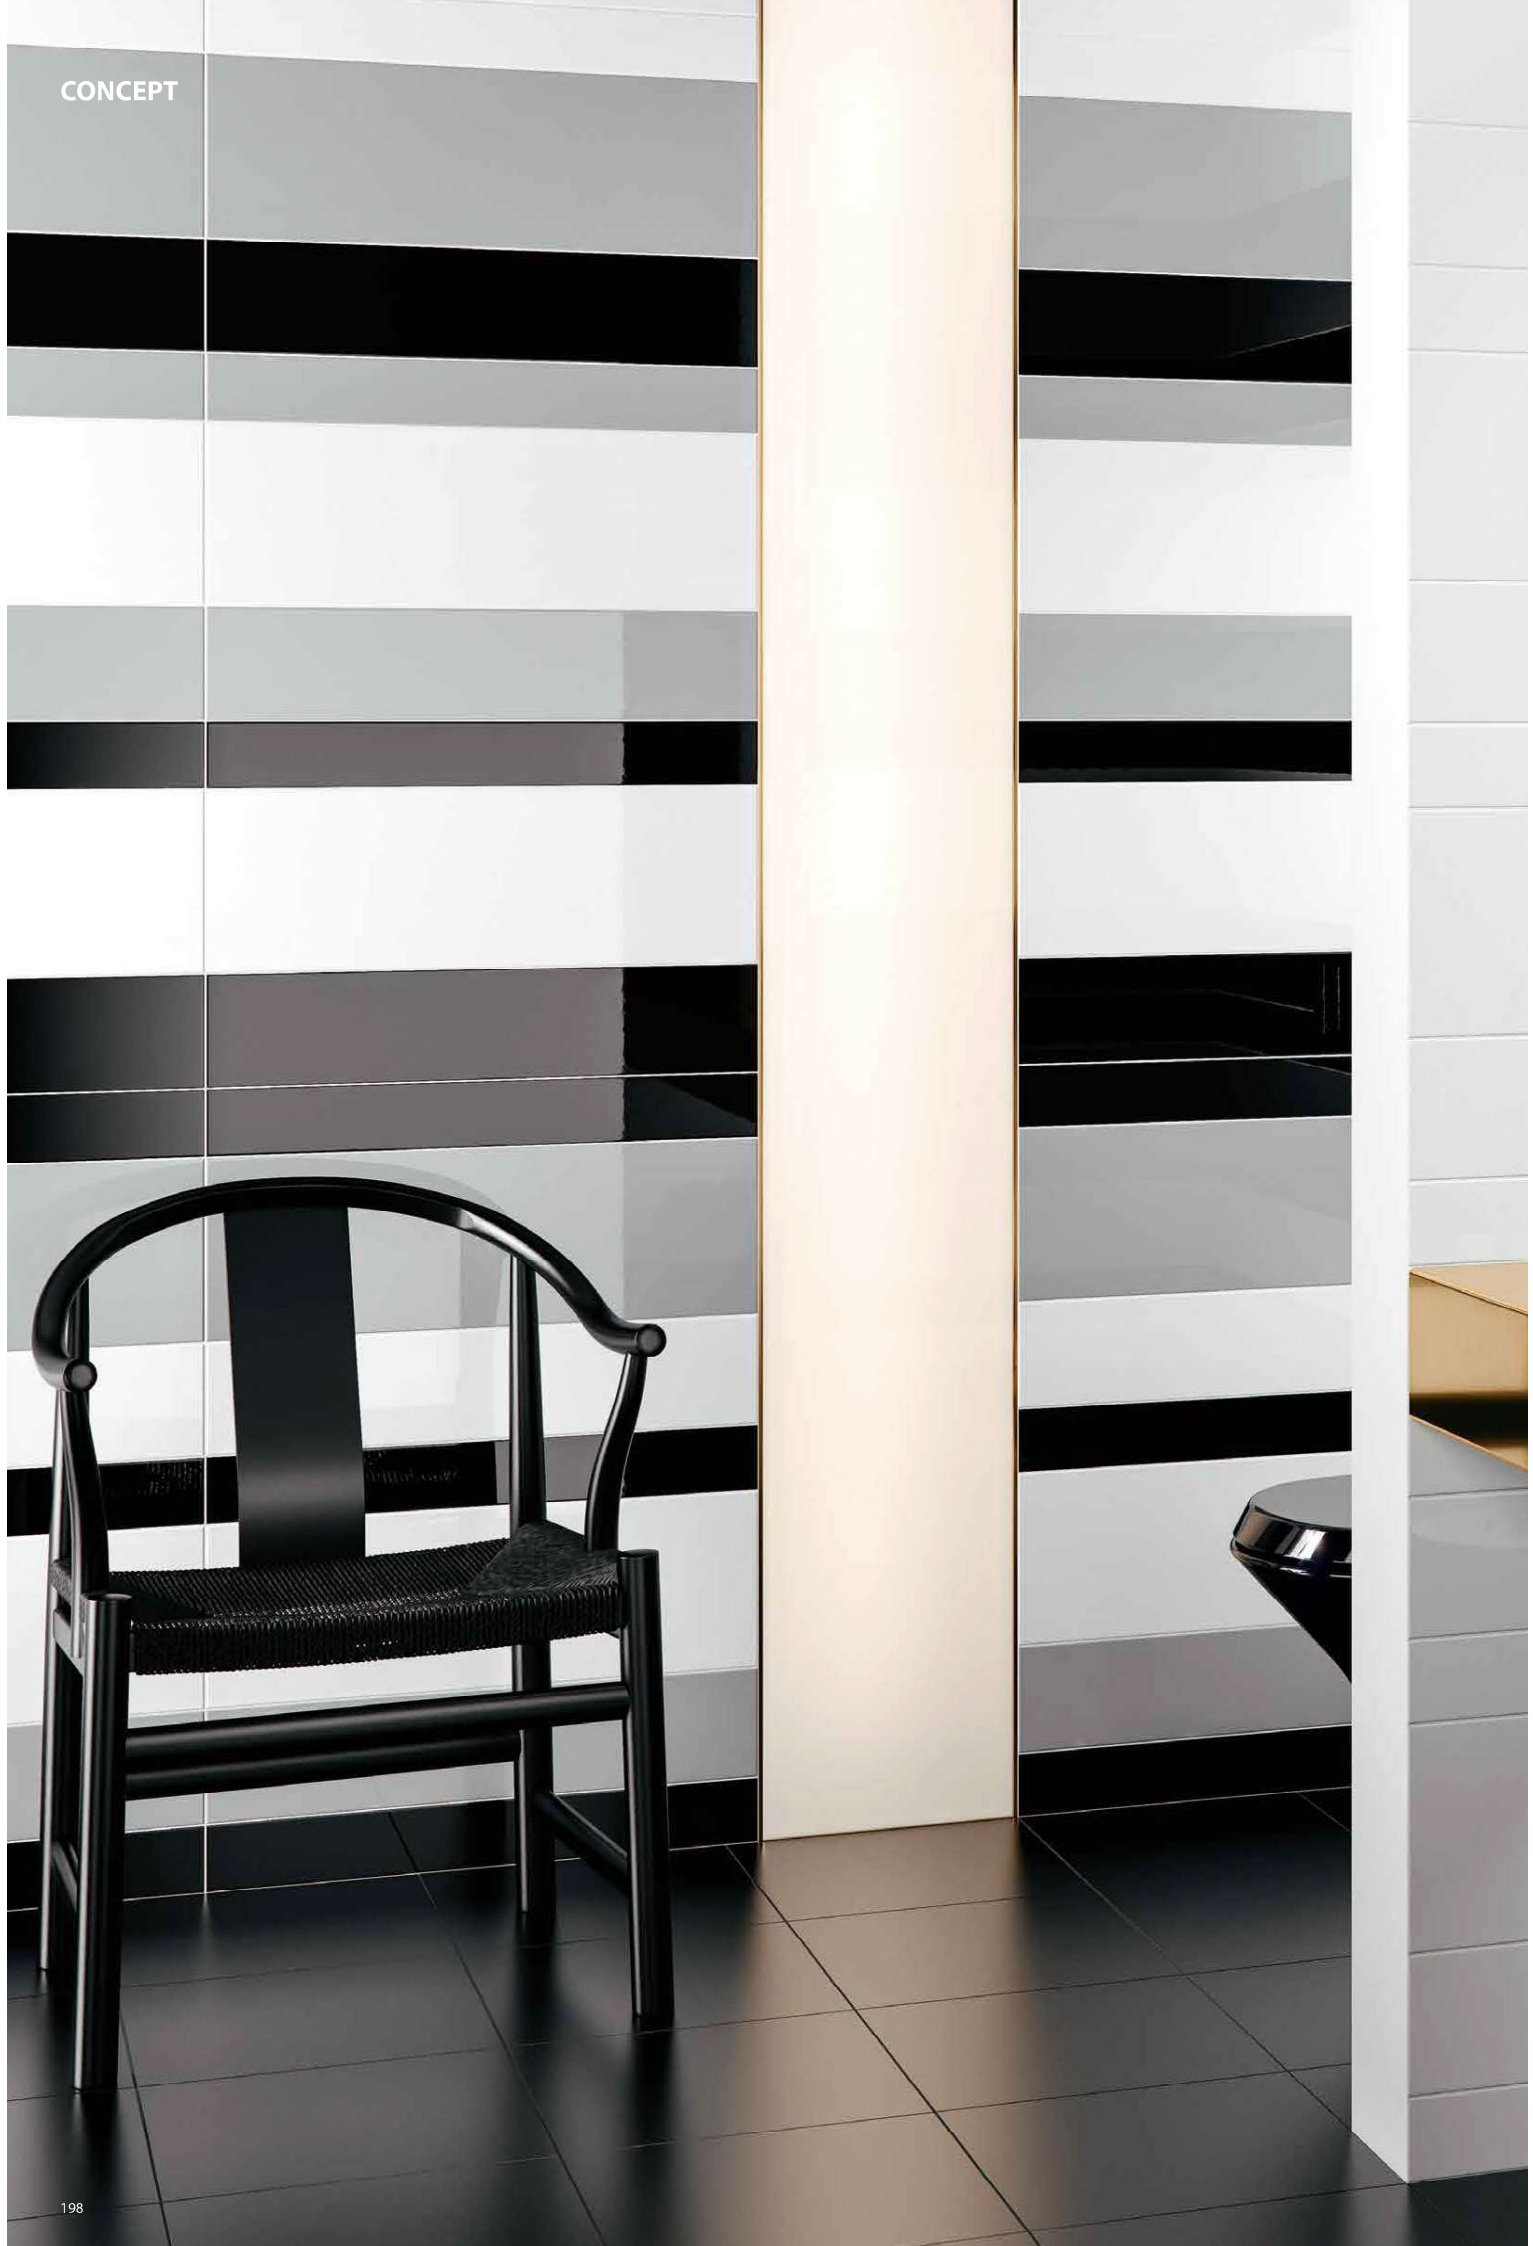

CONCEPT

CONCEPT

12 PEÇAS - 3 FORMATOS - 1 CAIXA // 12 PIECES - 3 SIZES - 1 BOX

Concept White Gloss CC06R
(20/12,4/7,4) x 60cm . (7,9"/4,9"/2,9") x 23,6" / R20

Concept Grey Gloss CC10R
(20/12,4/7,4) x 60cm . (7,9"/4,9"/2,9") x 23,6" / R21

Concept Red Gloss CC80R
(20/12,4/7,4) x 60cm . (7,9"/4,9"/2,9") x 23,6" / R24

Concept Black Gloss CC90R
(20/12,4/7,4) x 60cm . (7,9"/4,9"/2,9") x 23,6" / R21

Concept White Matte CC03R
(20/12,4/7,4) x 60cm . (7,9"/4,9"/2,9") x 23,6" / R20